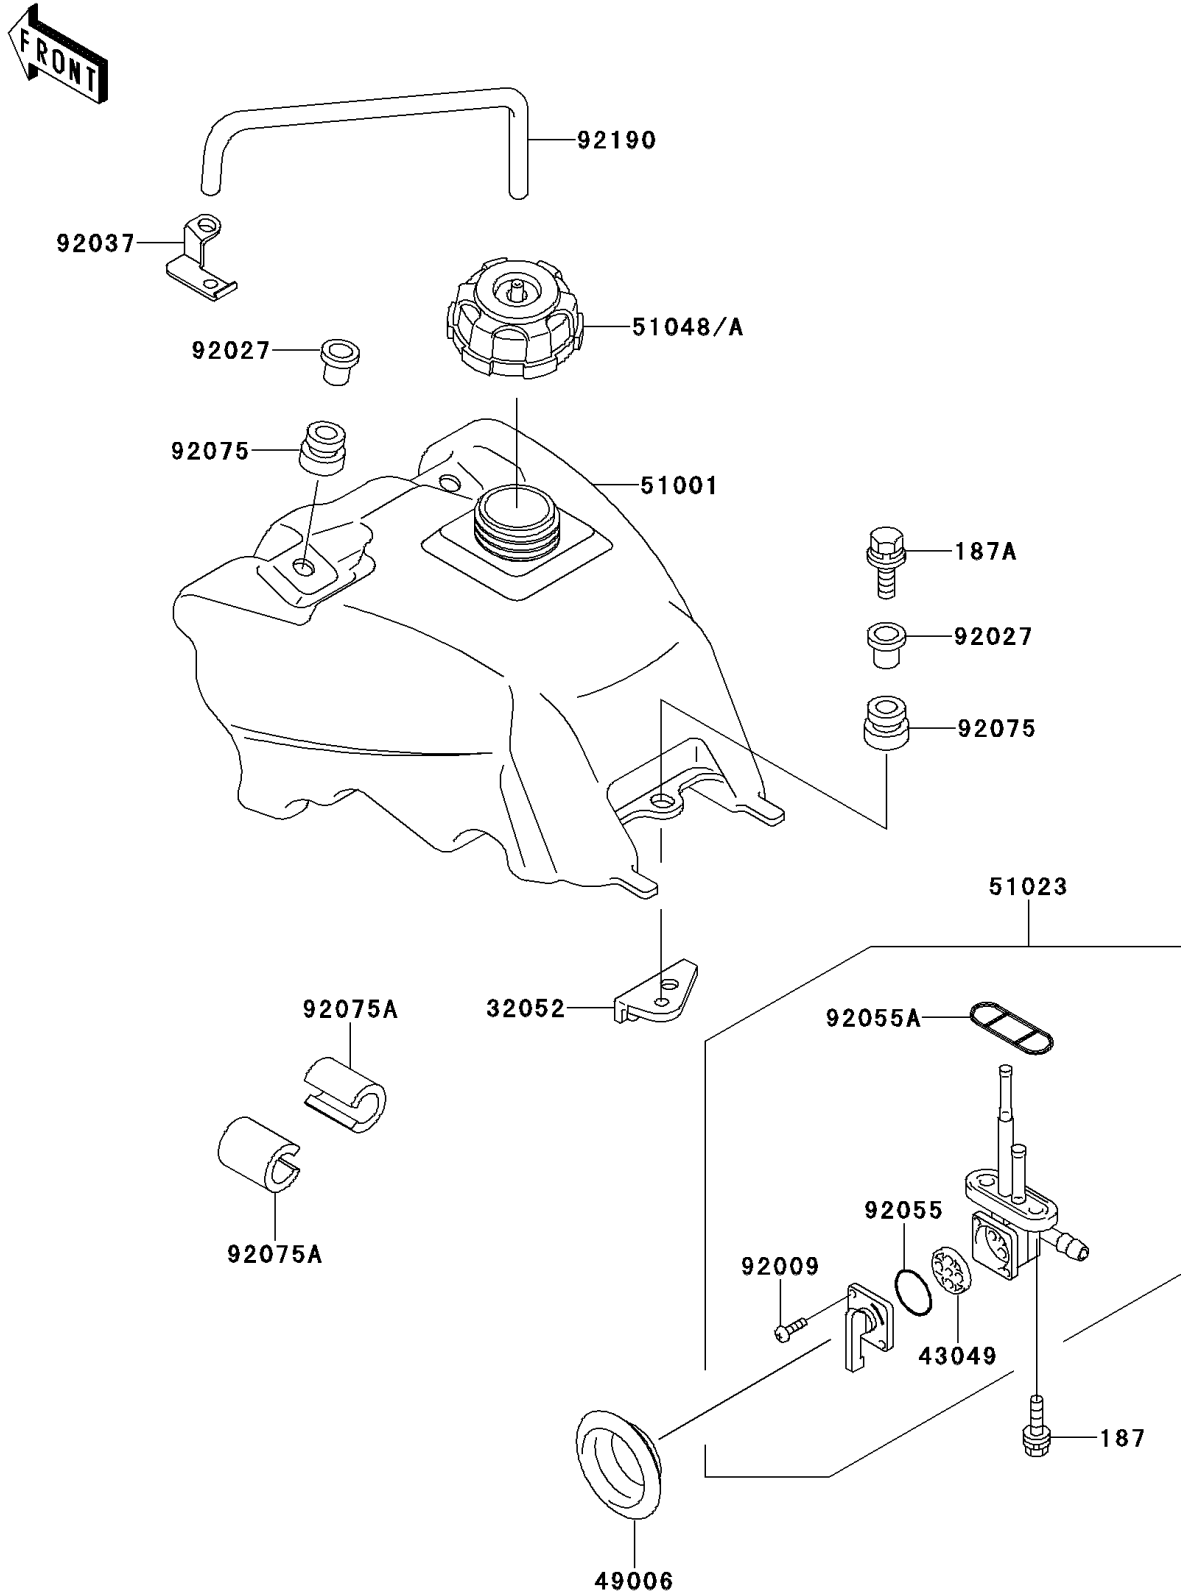

1997 Mojave 250 PARTS DIAGRAM

Fuel Tank

F2410

1997 Mojave 250 PARTS LIST

Fuel Tank

ITEM NAME	PART NUMBER	QUANTITY
BOLT-UPSET-WSP (Ref # 187)	187B0614	2
BOLT-UPSET-WSP (Ref # 187A)	187D0630	1
BRACKET-TANK (Ref # 32052)	32052-1232	1
PACKING,FUEL TAP LEVER (Ref # 43049)	43049-1017	1
BOOT (Ref # 49006)	49006-1192	1
TANK-COMP-FUEL (Ref # 51001)	51001-1482	1
TAP-ASSY,FUEL (Ref # 51023)	51023-1146	1
CAP-ASSY-TANK,FUEL (Ref # 51048)	51048-1090	1
SCREW,3X5 (Ref # 92009)	92009-1123	2
COLLAR,L=16.1 (Ref # 92027)	92027-1847	3
CLAMP,TUBE (Ref # 92037)	92037-1961	1
RING-O,FUEL TAP LEVER (Ref # 92055)	92055-1111	1
RING-O,FUEL TAP PACKING (Ref # 92055A)	92055-1348	1
DAMPER (Ref # 92075)	92075-1787	3
DAMPER,FUEL TANK (Ref # 92075A)	92075-1835	2
TUBE,4.7X9.5X350 (Ref # 92190)	92190-1022	1