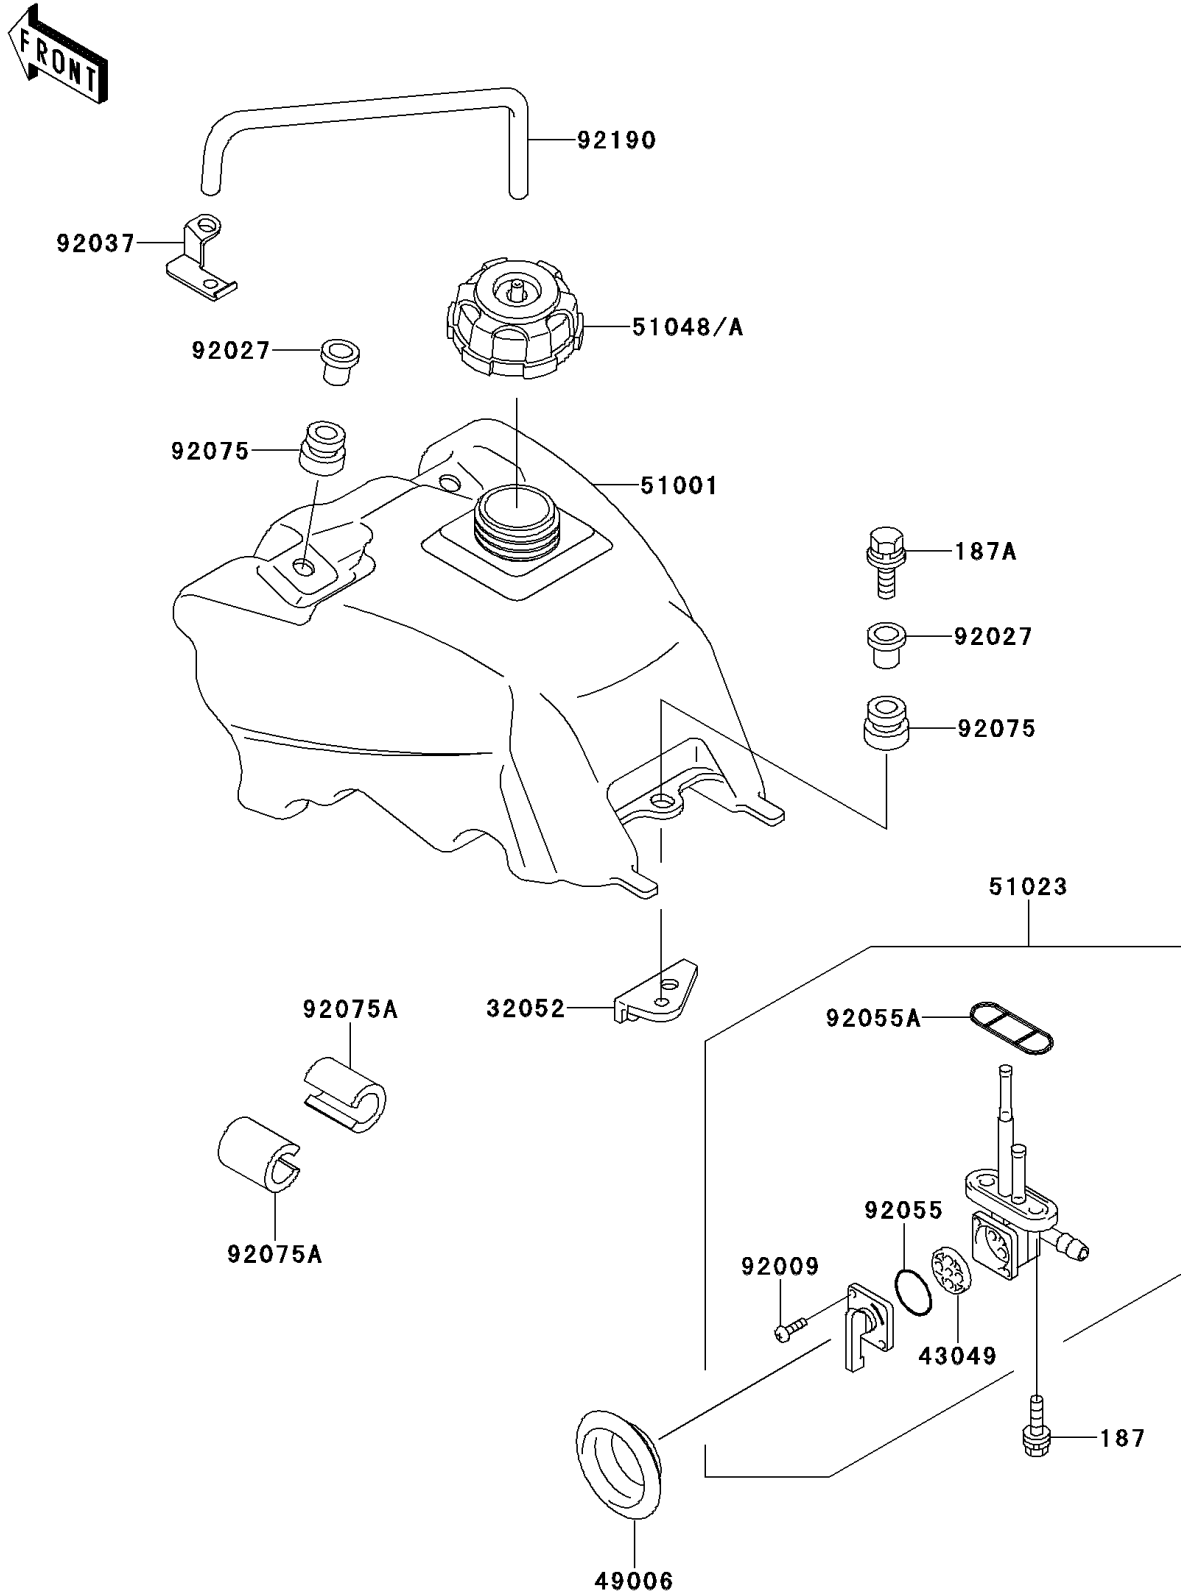

1998 Mojave 250 PARTS DIAGRAM

Fuel Tank

F2410

1998 Mojave 250 PARTS LIST

Fuel Tank

ITEM NAME	PART NUMBER	QUANTITY
BOLT-UPSET-WSP (Ref # 187)	187B0614	2
BOLT-UPSET-WSP (Ref # 187A)	187D0630	1
BRACKET-TANK (Ref # 32052)	32052-1232	1
PACKING,FUEL TAP LEVER (Ref # 43049)	43049-1017	1
BOOT (Ref # 49006)	49006-1192	1
TANK-COMP-FUEL (Ref # 51001)	51001-1482	1
TAP-ASSY,FUEL (Ref # 51023)	51023-1146	1
CAP-ASSY-TANK,FUEL (Ref # 51048)	51048-1090	1
SCREW,3X5 (Ref # 92009)	92009-1123	2
COLLAR,L=16.1 (Ref # 92027)	92027-1847	3
CLAMP,TUBE (Ref # 92037)	92037-1961	1
RING-O,FUEL TAP LEVER (Ref # 92055)	92055-1111	1
RING-O,FUEL TAP PACKING (Ref # 92055A)	92055-1348	1
DAMPER (Ref # 92075)	92075-1787	3
DAMPER,FUEL TANK (Ref # 92075A)	92075-1835	2
TUBE,4.7X9.5X350 (Ref # 92190)	92190-1022	1