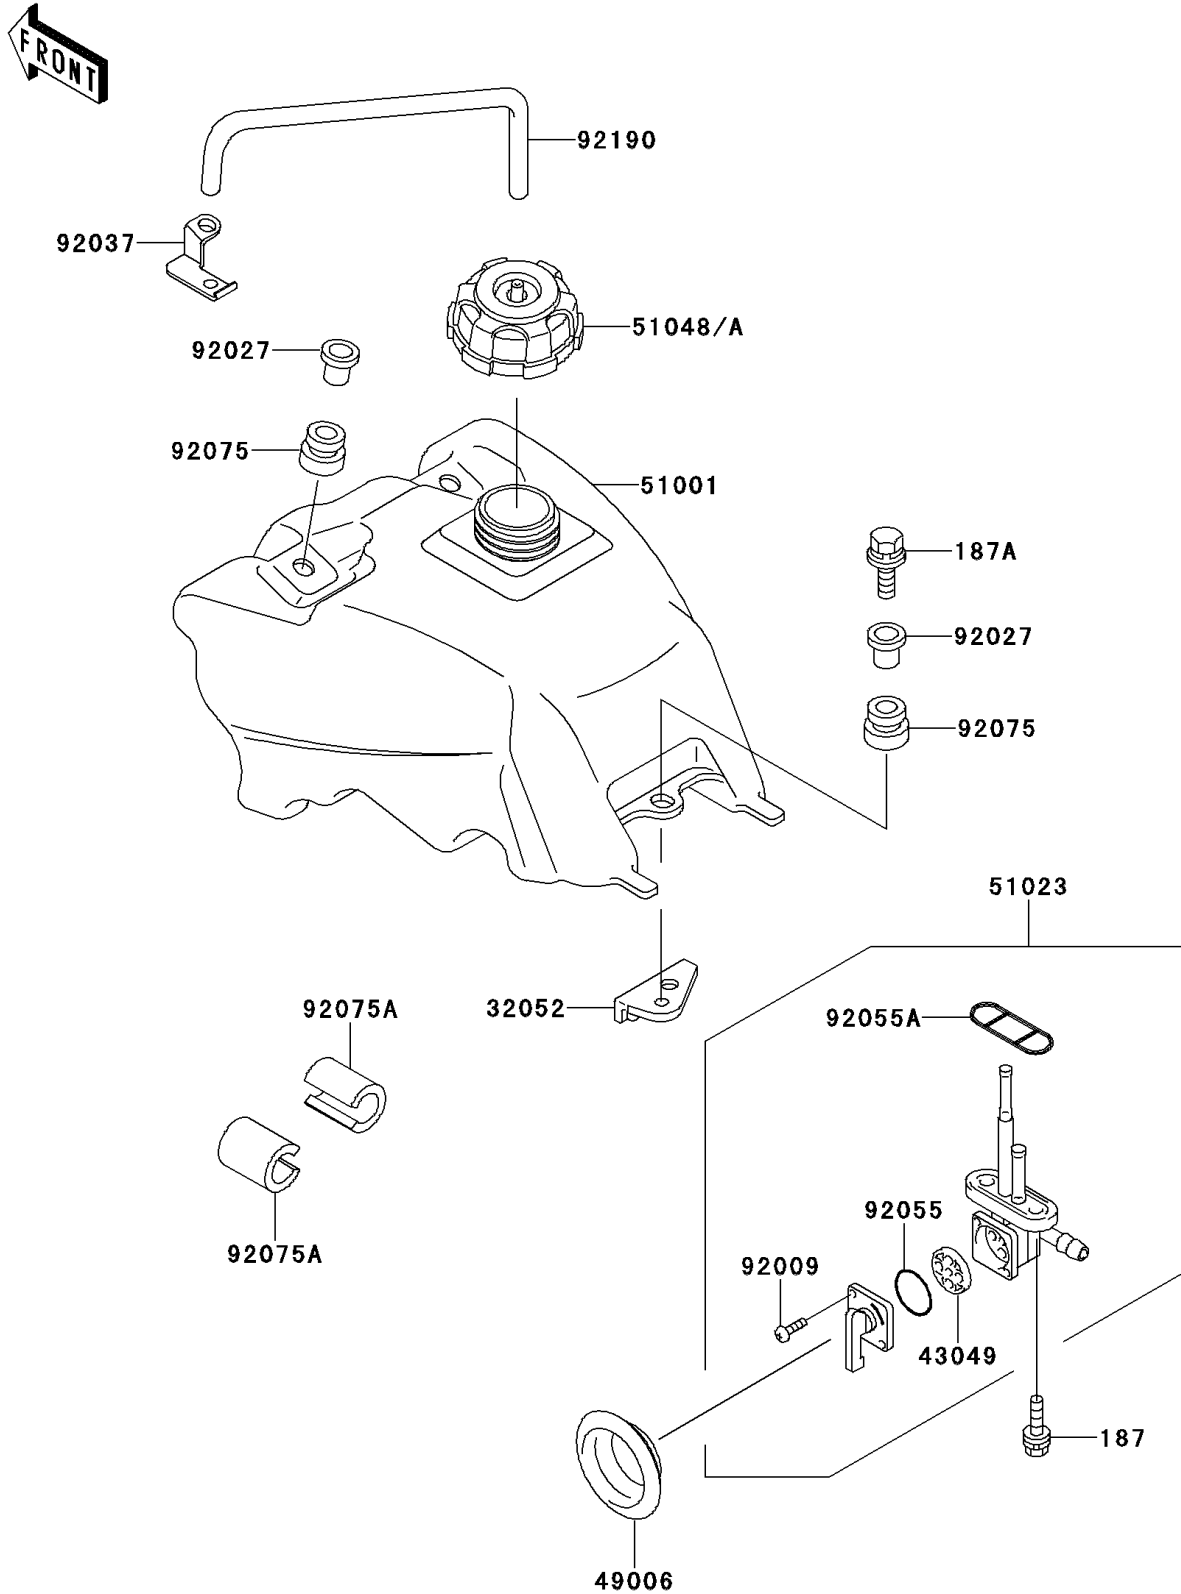

2000 Mojave 250 PARTS DIAGRAM

Fuel Tank

F2410

2000 Mojave 250 PARTS LIST

Fuel Tank

ITEM NAME	PART NUMBER	QUANTITY
BOLT-UPSET-WSP (Ref # 187)	187B0614	2
BOLT-UPSET-WSP (Ref # 187A)	187D0630	1
BRACKET-TANK (Ref # 32052)	32052-1232	1
PACKING,FUEL TAP LEVER (Ref # 43049)	43049-1017	1
BOOT (Ref # 49006)	49006-1192	1
TANK-COMP-FUEL (Ref # 51001)	51001-1482	1
TAP-ASSY,FUEL (Ref # 51023)	51023-1146	1
CAP-ASSY-TANK,FUEL (Ref # 51048A)	51048-1127	1
SCREW,3X5 (Ref # 92009)	92009-1123	2
COLLAR,L=16.1 (Ref # 92027)	92027-1847	3
CLAMP,TUBE (Ref # 92037)	92037-1961	1
RING-O,FUEL TAP LEVER (Ref # 92055)	92055-1111	1
RING-O,FUEL TAP PACKING (Ref # 92055A)	92055-1348	1
DAMPER (Ref # 92075)	92075-1787	3
DAMPER,FUEL TANK (Ref # 92075A)	92075-1835	2
TUBE,4.7X9.5X350 (Ref # 92190)	92190-1022	1