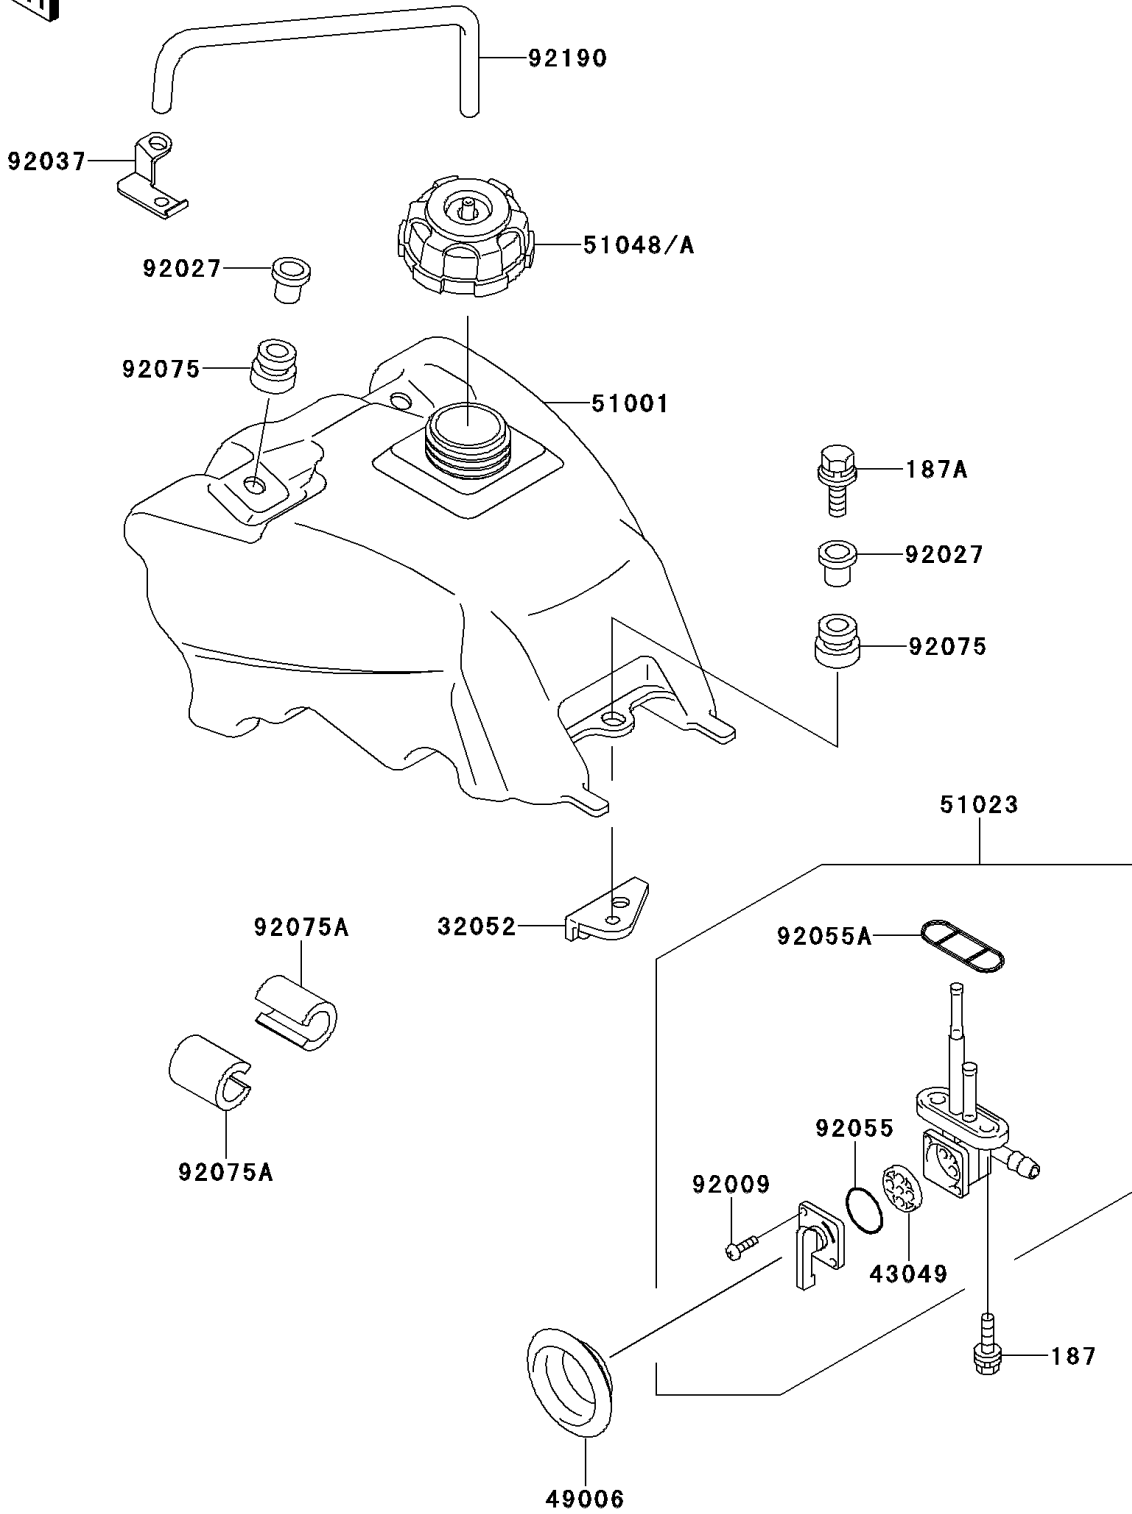

2000 Mojave 250 PARTS DIAGRAM

Fuel Tank

F2410

2000 Mojave 250 PARTS LIST

Fuel Tank

ITEM NAME	PART NUMBER	QUANTITY
BOLT-UPSET-WSP (Ref # 187)	187B0614	2
BOLT-UPSET-WSP (Ref # 187A)	187D0630	1
BRACKET-TANK (Ref # 32052)	32052-1232	1
PACKING,FUEL TAP LEVER (Ref # 43049)	43049-1017	1
BOOT (Ref # 49006)	49006-1192	1
TANK-COMP-FUEL (Ref # 51001)	51001-1482	1
TAP-ASSY,FUEL (Ref # 51023)	51023-1146	1
CAP-ASSY-TANK,FUEL (Ref # 51048A)	51048-1127	1
SCREW,3X5 (Ref # 92009)	92009-1123	2
COLLAR,L=16.1 (Ref # 92027)	92027-1847	3
CLAMP,TUBE (Ref # 92037)	92037-1961	1
RING-O,FUEL TAP LEVER (Ref # 92055)	92055-1111	1
RING-O,FUEL TAP PACKING (Ref # 92055A)	92055-1348	1
DAMPER (Ref # 92075)	92075-1787	3
DAMPER,FUEL TANK (Ref # 92075A)	92075-1835	2
TUBE,4.7X9.5X350 (Ref # 92190)	92190-1022	1