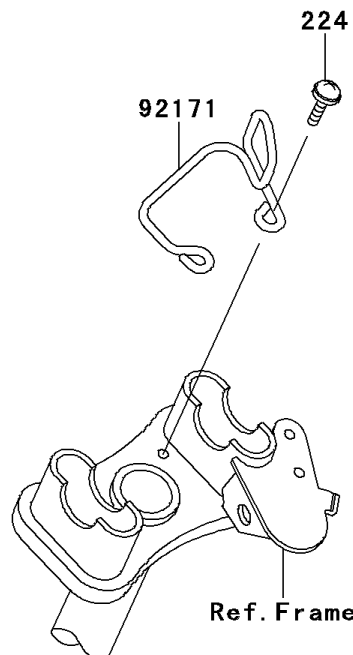

1997 Mojave 250 PARTS DIAGRAM

Cables

F2540

1997 Mojave 250 PARTS LIST

Cables

ITEM NAME	PART NUMBER	QUANTITY
BOLT-FLANGED,6X12 (Ref # 130)	130B0612	1
SCREW-PAN-WP-CROS (Ref # 224A)	224C0614	2
CABLE-BRAKE,PARKING (Ref # 54005)	54005-1131	1
CABLE-CLUTCH (Ref # 54011)	54011-1266	1
CABLE-THROTTLE (Ref # 54012)	54012-1301	1
CABLE-STARTER (Ref # 54017)	54017-1080	1
CLAMP,CABLE (Ref # 92037)	92037-1779	1
CLAMP (Ref # 92037A)	92037-1780	1
CLAMP,CABLE (Ref # 92037B)	92037-1806	1
CLAMP,CABLE (Ref # 92037C)	92037-1819	1
BAND,L=123 (Ref # 92072)	92072-030	1
BAND,L=149 (Ref # 92072A)	92072-031	3