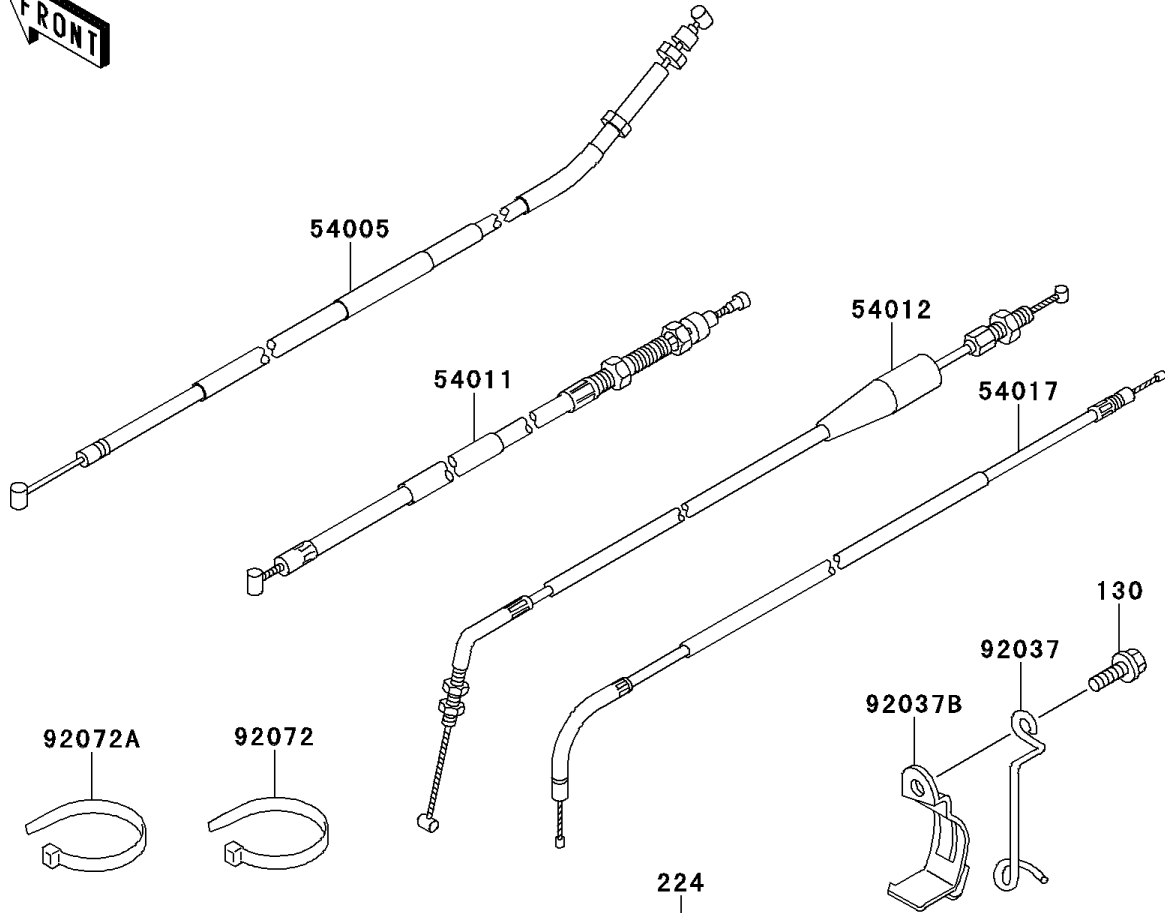

1997 Mojave 250 PARTS DIAGRAM

Cables

F2540

1997 Mojave 250 PARTS LIST

Cables

ITEM NAME	PART NUMBER	QUANTITY
BOLT-FLANGED,6X12 (Ref # 130)	130B0612	1
SCREW-PAN-WP-CROS (Ref # 224A)	224C0614	2
CABLE-BRAKE,PARKING (Ref # 54005)	54005-1131	1
CABLE-CLUTCH (Ref # 54011)	54011-1266	1
CABLE-THROTTLE (Ref # 54012)	54012-1301	1
CABLE-STARTER (Ref # 54017)	54017-1080	1
CLAMP,CABLE (Ref # 92037)	92037-1779	1
CLAMP (Ref # 92037A)	92037-1780	1
CLAMP,CABLE (Ref # 92037B)	92037-1806	1
CLAMP,CABLE (Ref # 92037C)	92037-1819	1
BAND,L=123 (Ref # 92072)	92072-030	1
BAND,L=149 (Ref # 92072A)	92072-031	3