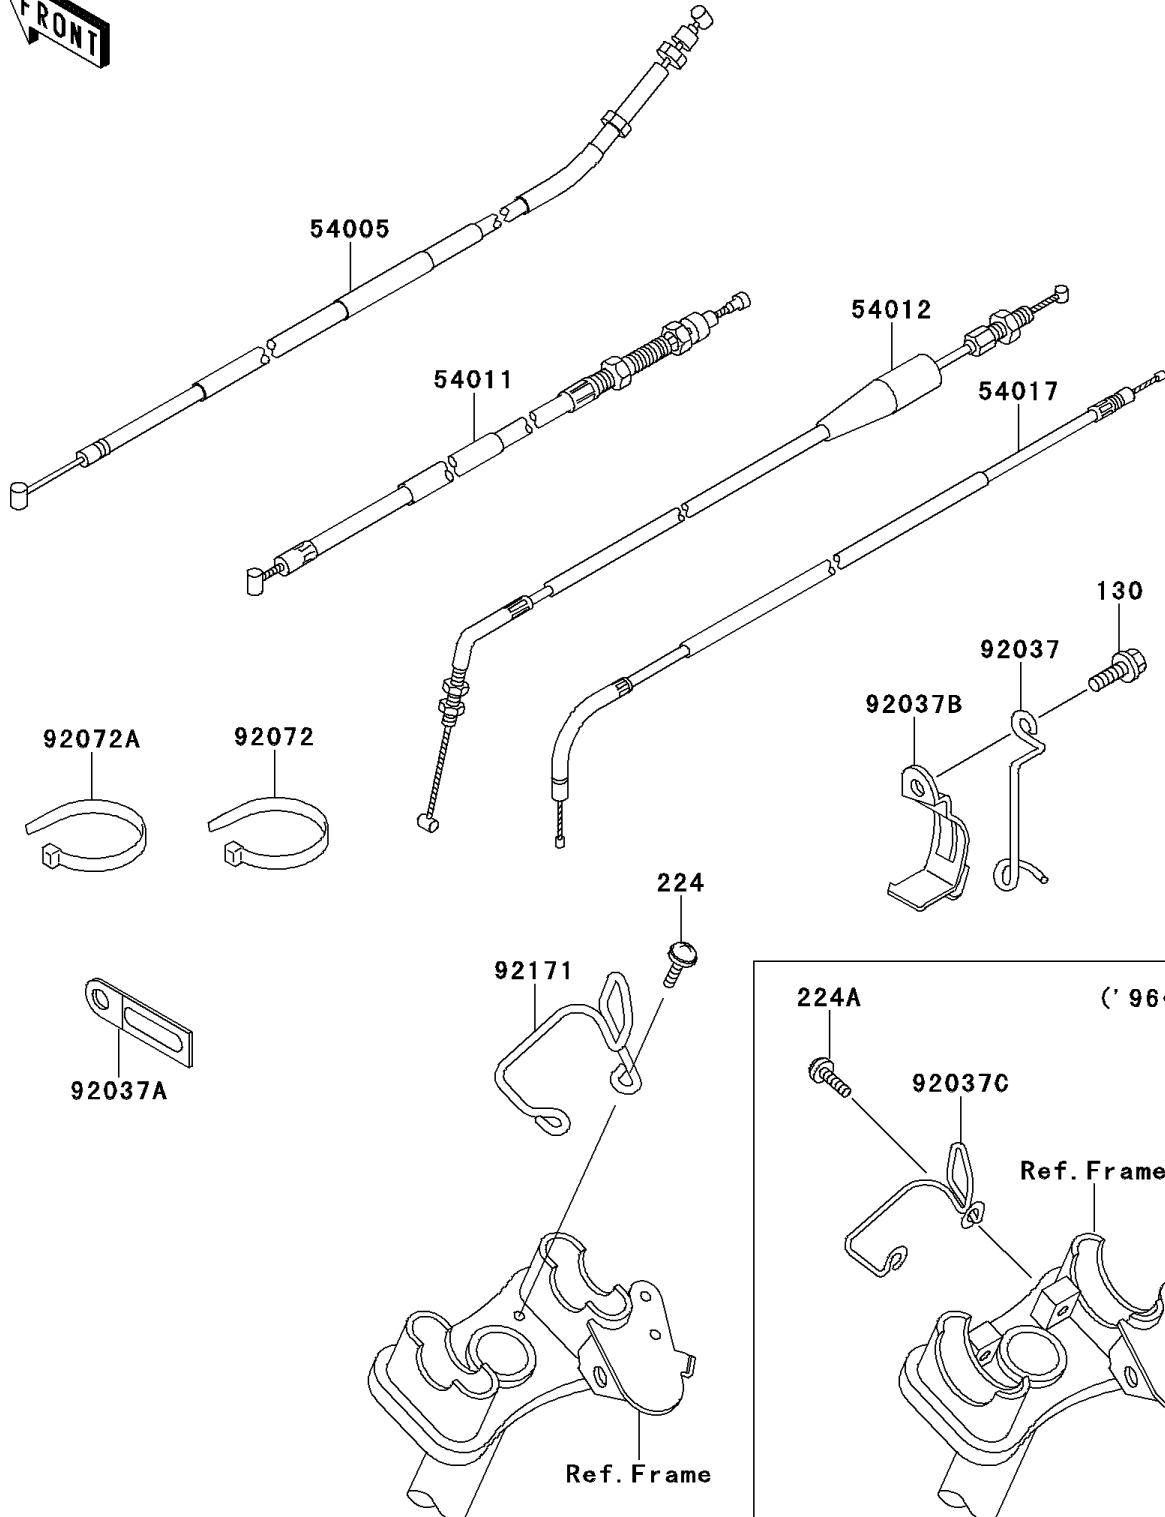

1997 Mojave 250 PARTS DIAGRAM

Cables

F2540

1997 Mojave 250 PARTS LIST

Cables

ITEM NAME	PART NUMBER	QUANTITY
BOLT-FLANGED,6X12 (Ref # 130)	130B0612	1
SCREW-PAN-WP-CROS (Ref # 224A)	224C0614	2
CABLE-BRAKE,PARKING (Ref # 54005)	54005-1131	1
CABLE-CLUTCH (Ref # 54011)	54011-1266	1
CABLE-THROTTLE (Ref # 54012)	54012-1301	1
CABLE-STARTER (Ref # 54017)	54017-1080	1
CLAMP,CABLE (Ref # 92037)	92037-1779	1
CLAMP (Ref # 92037A)	92037-1780	1
CLAMP,CABLE (Ref # 92037B)	92037-1806	1
CLAMP,CABLE (Ref # 92037C)	92037-1819	1
BAND,L=123 (Ref # 92072)	92072-030	1
BAND,L=149 (Ref # 92072A)	92072-031	3