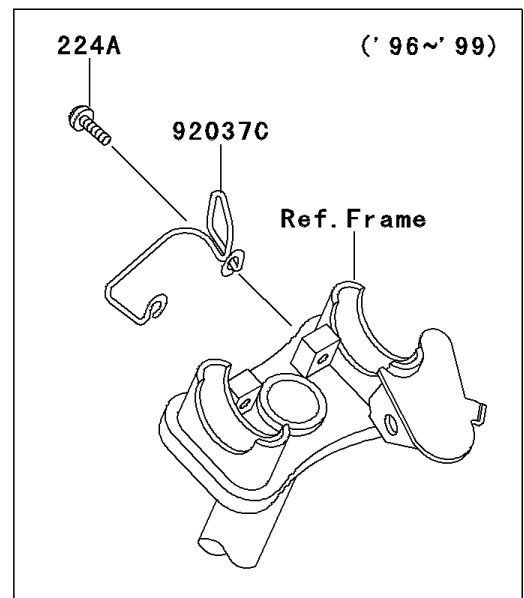

1997 Mojave 250 PARTS DIAGRAM

Cables

F2540

1997 Mojave 250 PARTS LIST

Cables

ITEM NAME	PART NUMBER	QUANTITY
BOLT-FLANGED,6X12 (Ref # 130)	130B0612	1
SCREW-PAN-WP-CROS (Ref # 224A)	224C0614	2
CABLE-BRAKE,PARKING (Ref # 54005)	54005-1131	1
CABLE-CLUTCH (Ref # 54011)	54011-1266	1
CABLE-THROTTLE (Ref # 54012)	54012-1301	1
CABLE-STARTER (Ref # 54017)	54017-1080	1
CLAMP,CABLE (Ref # 92037)	92037-1779	1
CLAMP (Ref # 92037A)	92037-1780	1
CLAMP,CABLE (Ref # 92037B)	92037-1806	1
CLAMP,CABLE (Ref # 92037C)	92037-1819	1
BAND,L=123 (Ref # 92072)	92072-030	1
BAND,L=149 (Ref # 92072A)	92072-031	3