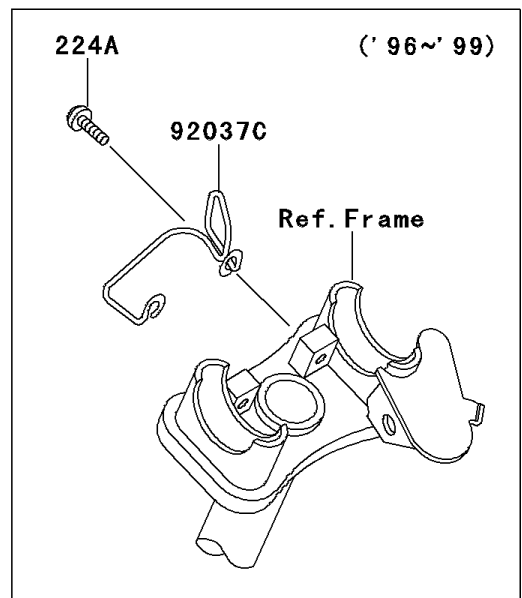

1998 Mojave 250 PARTS DIAGRAM

Cables

F2540

1998 Mojave 250 PARTS LIST

Cables

ITEM NAME	PART NUMBER	QUANTITY
BOLT-FLANGED,6X12 (Ref # 130)	130B0612	1
SCREW-PAN-WP-CROS (Ref # 224A)	224C0614	2
CABLE-BRAKE,PARKING (Ref # 54005)	54005-1131	1
CABLE-CLUTCH (Ref # 54011)	54011-1266	1
CABLE-THROTTLE (Ref # 54012)	54012-1301	1
CABLE-STARTER (Ref # 54017)	54017-1080	1
CLAMP,CABLE (Ref # 92037)	92037-1779	1
CLAMP (Ref # 92037A)	92037-1780	1
CLAMP,CABLE (Ref # 92037B)	92037-1806	1
CLAMP,CABLE (Ref # 92037C)	92037-1819	1
BAND,L=123 (Ref # 92072)	92072-030	1
BAND,L=149 (Ref # 92072A)	92072-031	3