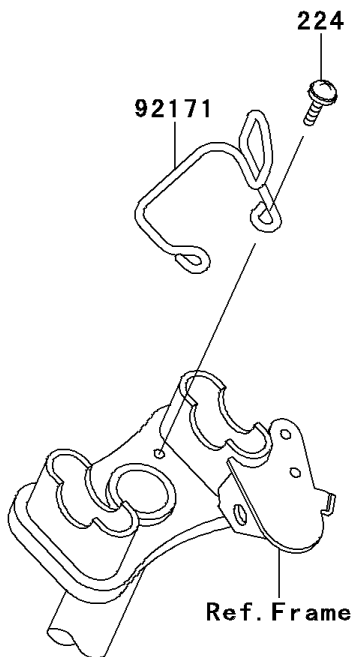

1998 Mojave 250 PARTS DIAGRAM

Cables

F2540

1998 Mojave 250 PARTS LIST

Cables

ITEM NAME	PART NUMBER	QUANTITY
BOLT-FLANGED,6X12 (Ref # 130)	130B0612	1
SCREW-PAN-WP-CROS (Ref # 224A)	224C0614	2
CABLE-BRAKE,PARKING (Ref # 54005)	54005-1131	1
CABLE-CLUTCH (Ref # 54011)	54011-1266	1
CABLE-THROTTLE (Ref # 54012)	54012-1301	1
CABLE-STARTER (Ref # 54017)	54017-1080	1
CLAMP,CABLE (Ref # 92037)	92037-1779	1
CLAMP (Ref # 92037A)	92037-1780	1
CLAMP,CABLE (Ref # 92037B)	92037-1806	1
CLAMP,CABLE (Ref # 92037C)	92037-1819	1
BAND,L=123 (Ref # 92072)	92072-030	1
BAND,L=149 (Ref # 92072A)	92072-031	3