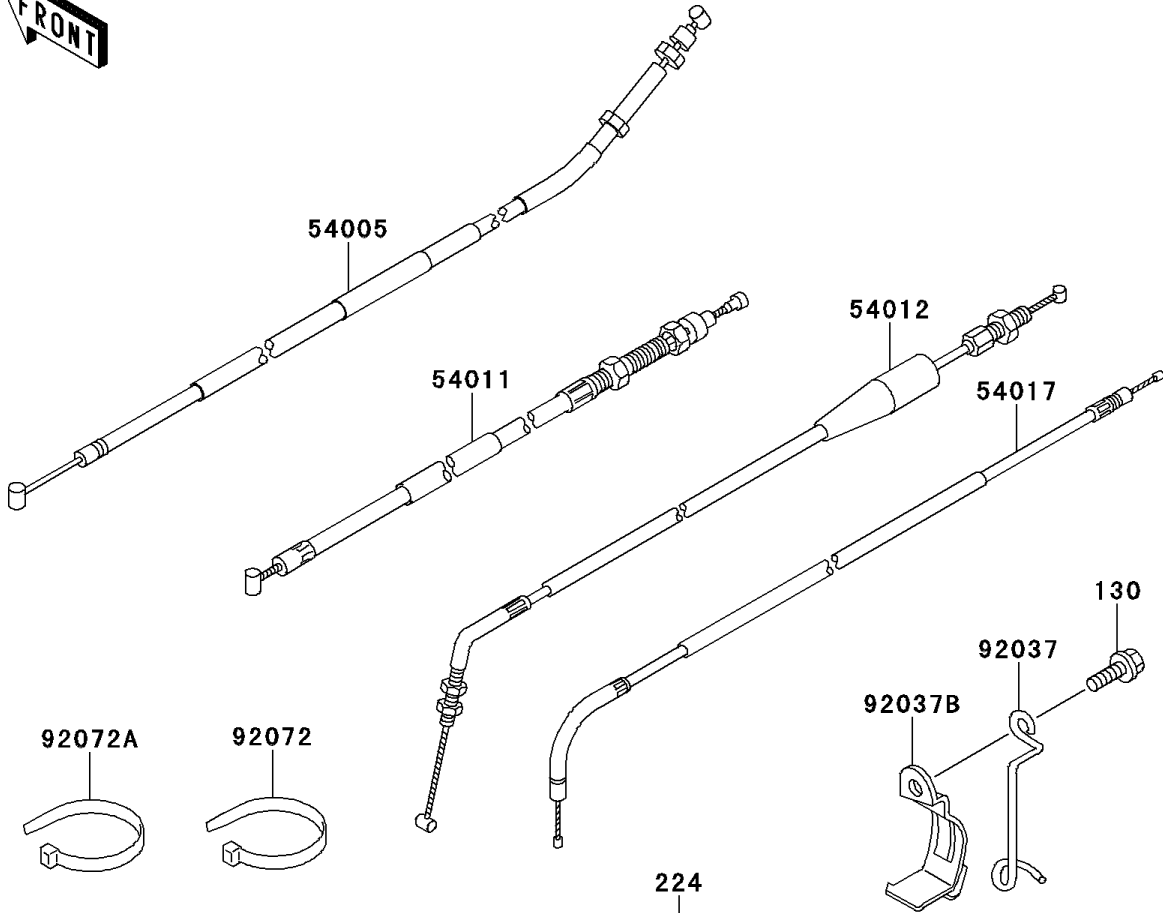

1998 Mojave 250 PARTS DIAGRAM

Cables

F2540

1998 Mojave 250 PARTS LIST

Cables

ITEM NAME	PART NUMBER	QUANTITY
BOLT-FLANGED,6X12 (Ref # 130)	130B0612	1
SCREW-PAN-WP-CROS (Ref # 224A)	224C0614	2
CABLE-BRAKE,PARKING (Ref # 54005)	54005-1131	1
CABLE-CLUTCH (Ref # 54011)	54011-1266	1
CABLE-THROTTLE (Ref # 54012)	54012-1301	1
CABLE-STARTER (Ref # 54017)	54017-1080	1
CLAMP,CABLE (Ref # 92037)	92037-1779	1
CLAMP (Ref # 92037A)	92037-1780	1
CLAMP,CABLE (Ref # 92037B)	92037-1806	1
CLAMP,CABLE (Ref # 92037C)	92037-1819	1
BAND,L=123 (Ref # 92072)	92072-030	1
BAND,L=149 (Ref # 92072A)	92072-031	3