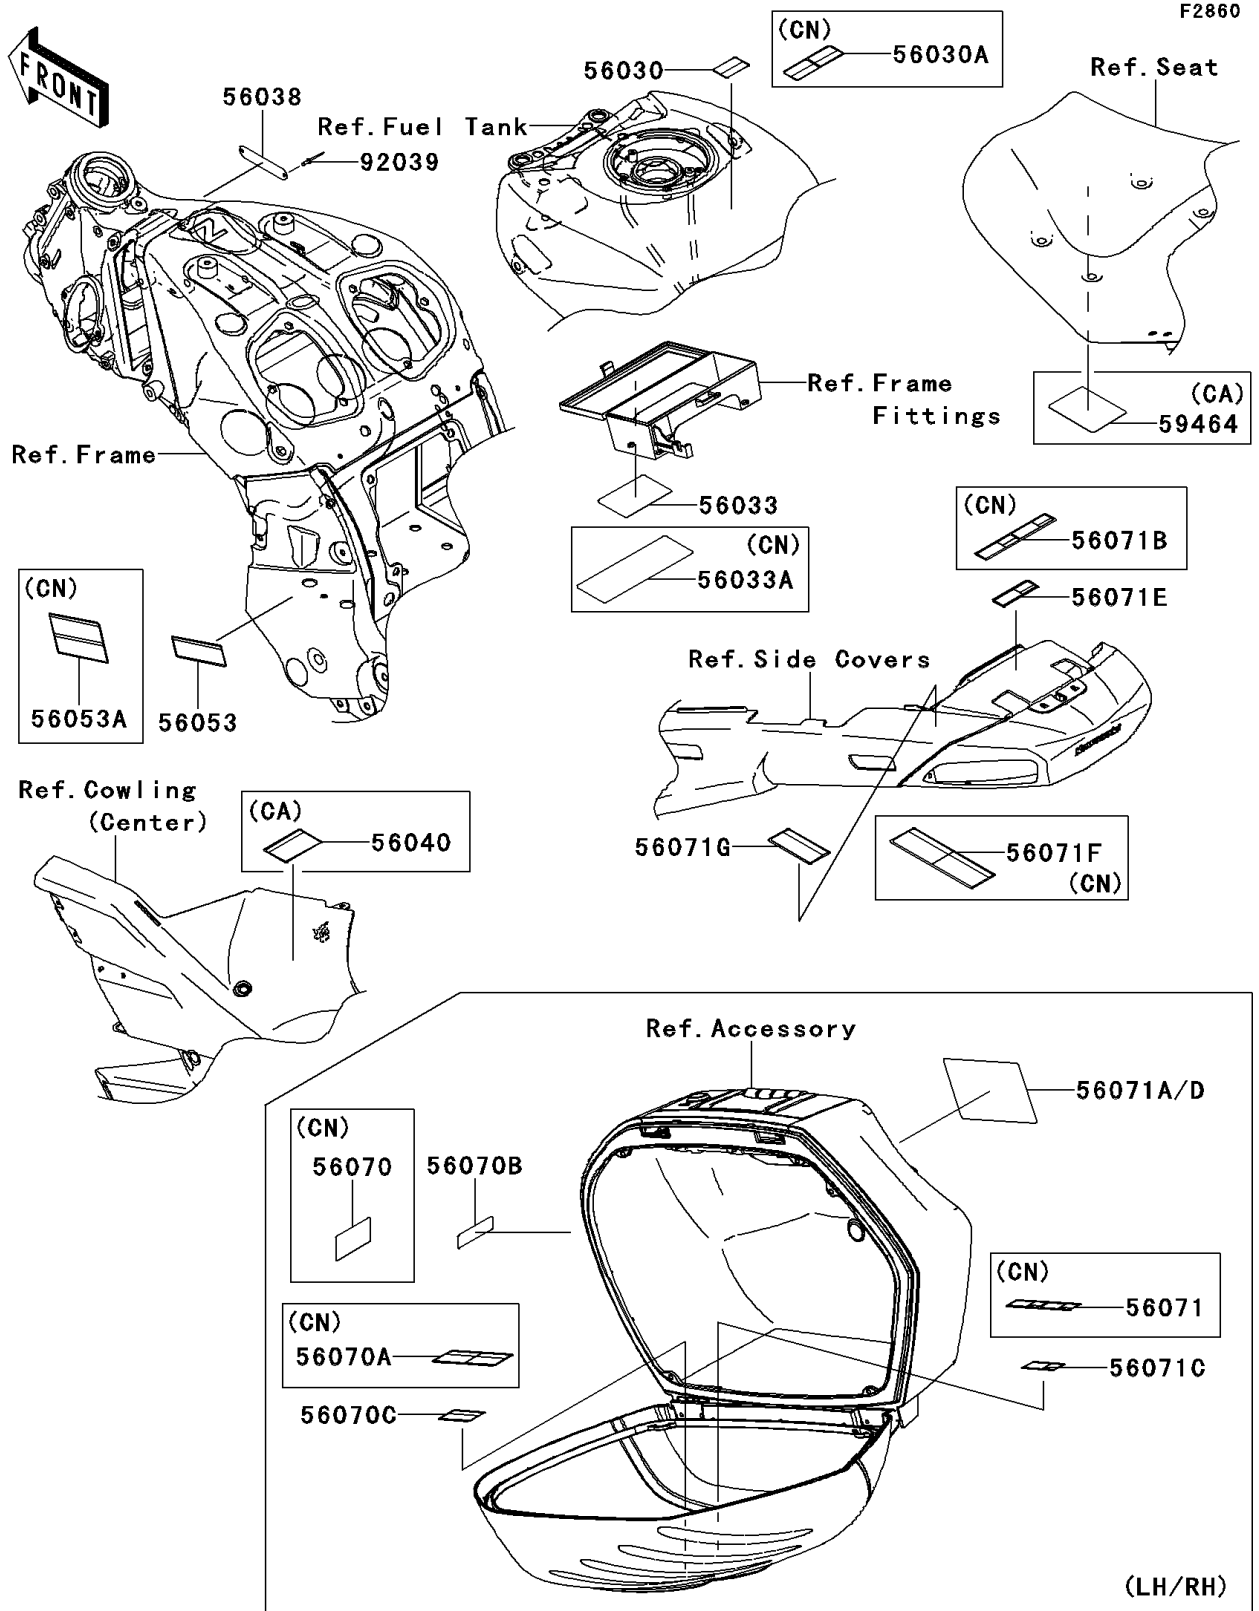

2008 Concours™ 14 PARTS DIAGRAM

Labels

2008 Concours™ 14 PARTS LIST

Labels

ITEM NAME	PART NUMBER	QUANTITY
LABEL-BRAND,KAWASAKI (Ref # 56038)	56038-1054	1
RIVET (Ref # 92039)	92039-1251	2
LABEL,GASOLINE (Ref # 56030)	56030-1177	1
LABEL,GASOLINE (Ref # 56030A)	56030-1178	1
LABEL-MANUAL,DAILY SAFETY (Ref # 56033)	56033-0208	1
LABEL-MANUAL,DAILY SAFETY (Ref # 56033A)	56033-0209	1
LABEL-WARNING,EVAPO (Ref # 56040)	56040-1121	1
LABEL-SPECIFICATION,TIRE&LOAD (Ref # 56053)	56053-0230	1
LABEL-SPECIFICATION,TIRE&LOAD (Ref # 56053A)	56053-0232	1
LABEL-WARNING,SIDE BAG (Ref # 56070)	56070-1154	2
LABEL-WARNING,SIDE BAG (Ref # 56070A)	56070-1155	2
LABEL-WARNING,SIDE BAG (Ref # 56070B)	56070-1283	2
LABEL-WARNING,SIDE BAG (Ref # 56070C)	56070-1284	2
LABEL-WARNING,SADDLE BAG (Ref # 56071)	56071-0017	2
LABEL-WARNING,SADDLE BAG LOCK (Ref # 56071A)	56071-0018	2
LABEL-WARNING,CARRIER (Ref # 56071B)	56071-0030	1
LABEL-WARNING,SADDLE BAG (Ref # 56071C)	56071-0032	2
LABEL-WARNING,SADDLE BAG LOCK (Ref # 56071D)	56071-0033	2
LABEL-WARNING,CARRIER (Ref # 56071E)	56071-0034	1
LABEL-WARNING,SADDLE BAG (Ref # 56071F)	56071-0042	1
LABEL-WARNING,SADDLE BAG (Ref # 56071G)	56071-0043	1
LABEL-CERTIFICATION,EVAPO ROUT (Ref # 59464)	59464-0706	1