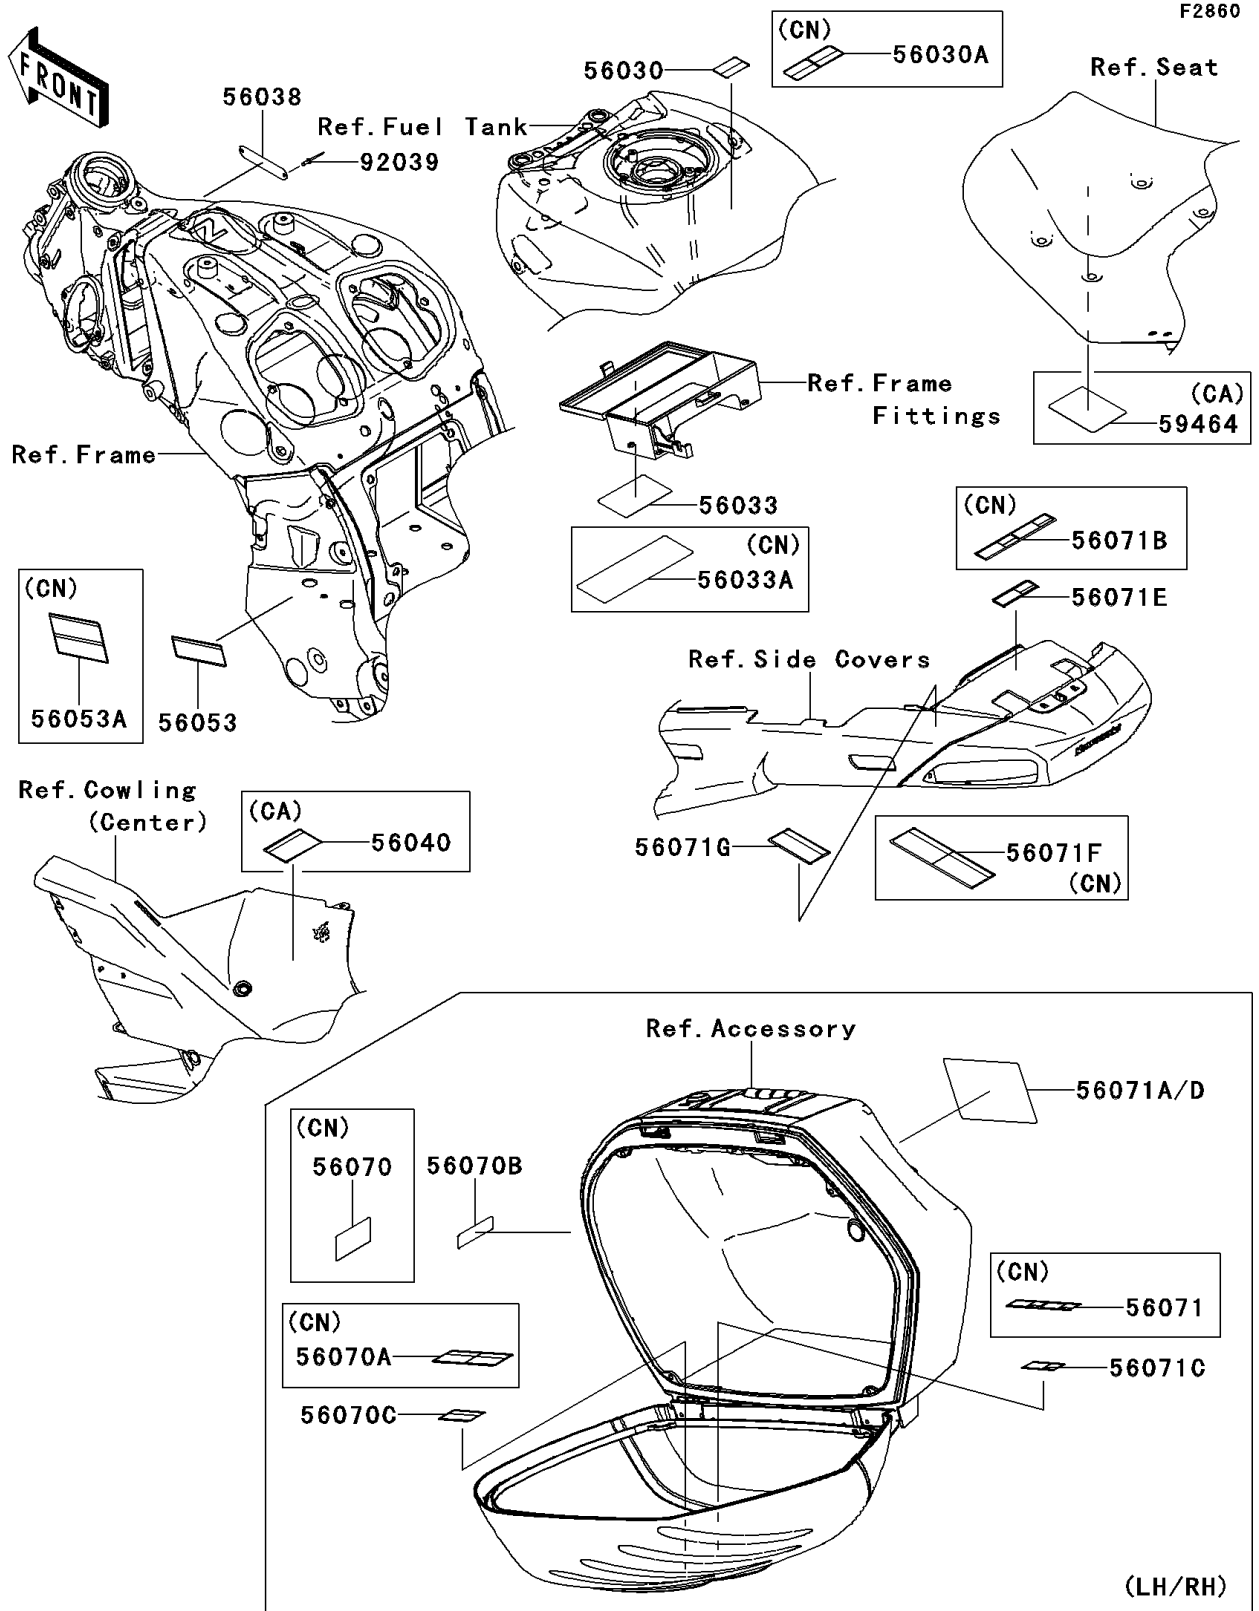

2009 Concours™ 14 PARTS DIAGRAM

Labels

2009 Concours™ 14 PARTS LIST

Labels

ITEM NAME	PART NUMBER	QUANTITY
LABEL-BRAND,KAWASAKI (Ref # 56038)	56038-1054	1
RIVET (Ref # 92039)	92039-1251	2
LABEL,GASOLINE (Ref # 56030)	56030-1177	1
LABEL,GASOLINE (Ref # 56030A)	56030-1178	1
LABEL-MANUAL,DAILY SAFETY (Ref # 56033)	56033-0208	1
LABEL-MANUAL,DAILY SAFETY (Ref # 56033A)	56033-0209	1
LABEL-WARNING,EVAPO (Ref # 56040)	56040-1121	1
LABEL-SPECIFICATION,TIRE&LOAD (Ref # 56053)	56053-0230	1
LABEL-SPECIFICATION,TIRE&LOAD (Ref # 56053A)	56053-0232	1
LABEL-WARNING,SIDE BAG (Ref # 56070)	56070-1154	2
LABEL-WARNING,SIDE BAG (Ref # 56070A)	56070-1155	2
LABEL-WARNING,SIDE BAG (Ref # 56070B)	56070-1283	2
LABEL-WARNING,SIDE BAG (Ref # 56070C)	56070-1284	2
LABEL-WARNING,SADDLE BAG (Ref # 56071)	56071-0017	2
LABEL-WARNING,SADDLE BAG LOCK (Ref # 56071A)	56071-0018	2
LABEL-WARNING,CARRIER (Ref # 56071B)	56071-0030	1
LABEL-WARNING,SADDLE BAG (Ref # 56071C)	56071-0032	2
LABEL-WARNING,SADDLE BAG LOCK (Ref # 56071D)	56071-0033	2
LABEL-WARNING,CARRIER (Ref # 56071E)	56071-0034	1
LABEL-WARNING,SADDLE BAG (Ref # 56071F)	56071-0042	1
LABEL-WARNING,SADDLE BAG (Ref # 56071G)	56071-0043	1
LABEL-CERTIFICATION,EVAPO ROUT (Ref # 59464)	59464-0706	1