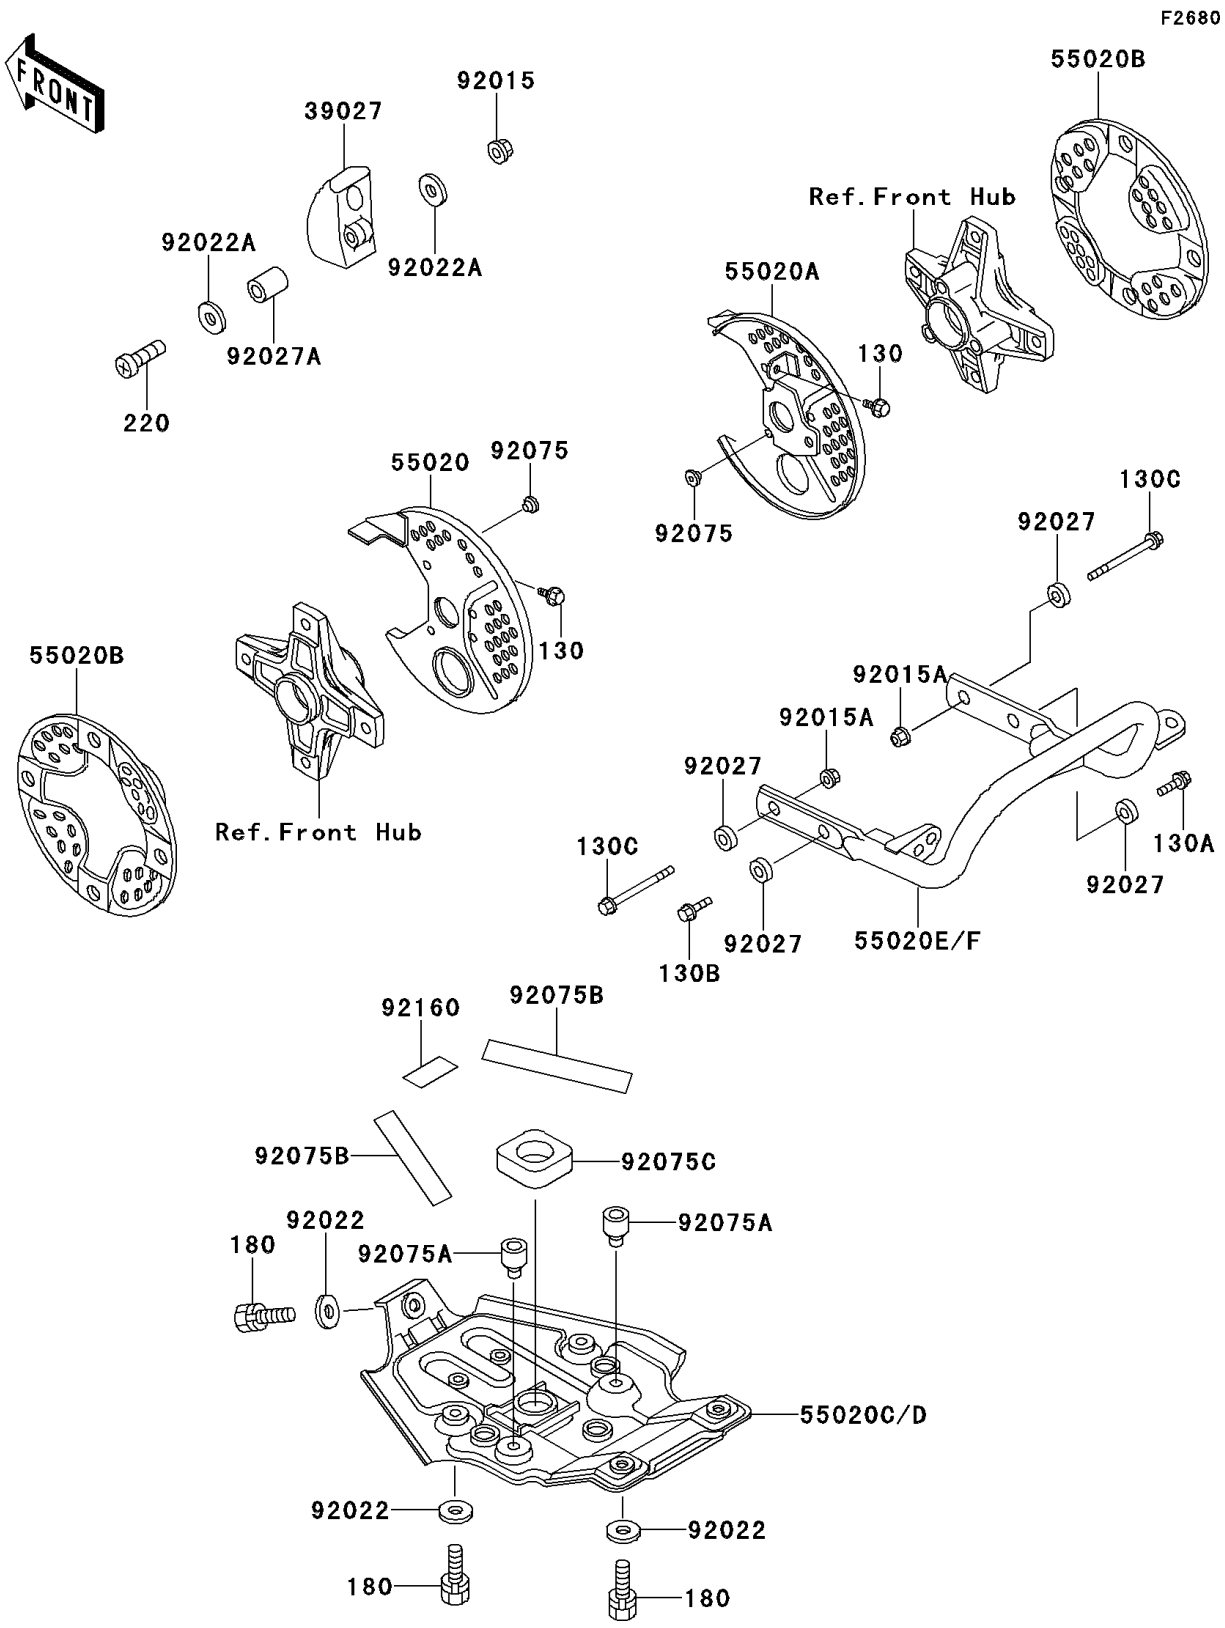

1997 Mojave 250 PARTS DIAGRAM

Guard(s)

1997 Mojave 250 PARTS LIST

Guard(s)

ITEM NAME

PART NUMBER

QUANTITY
