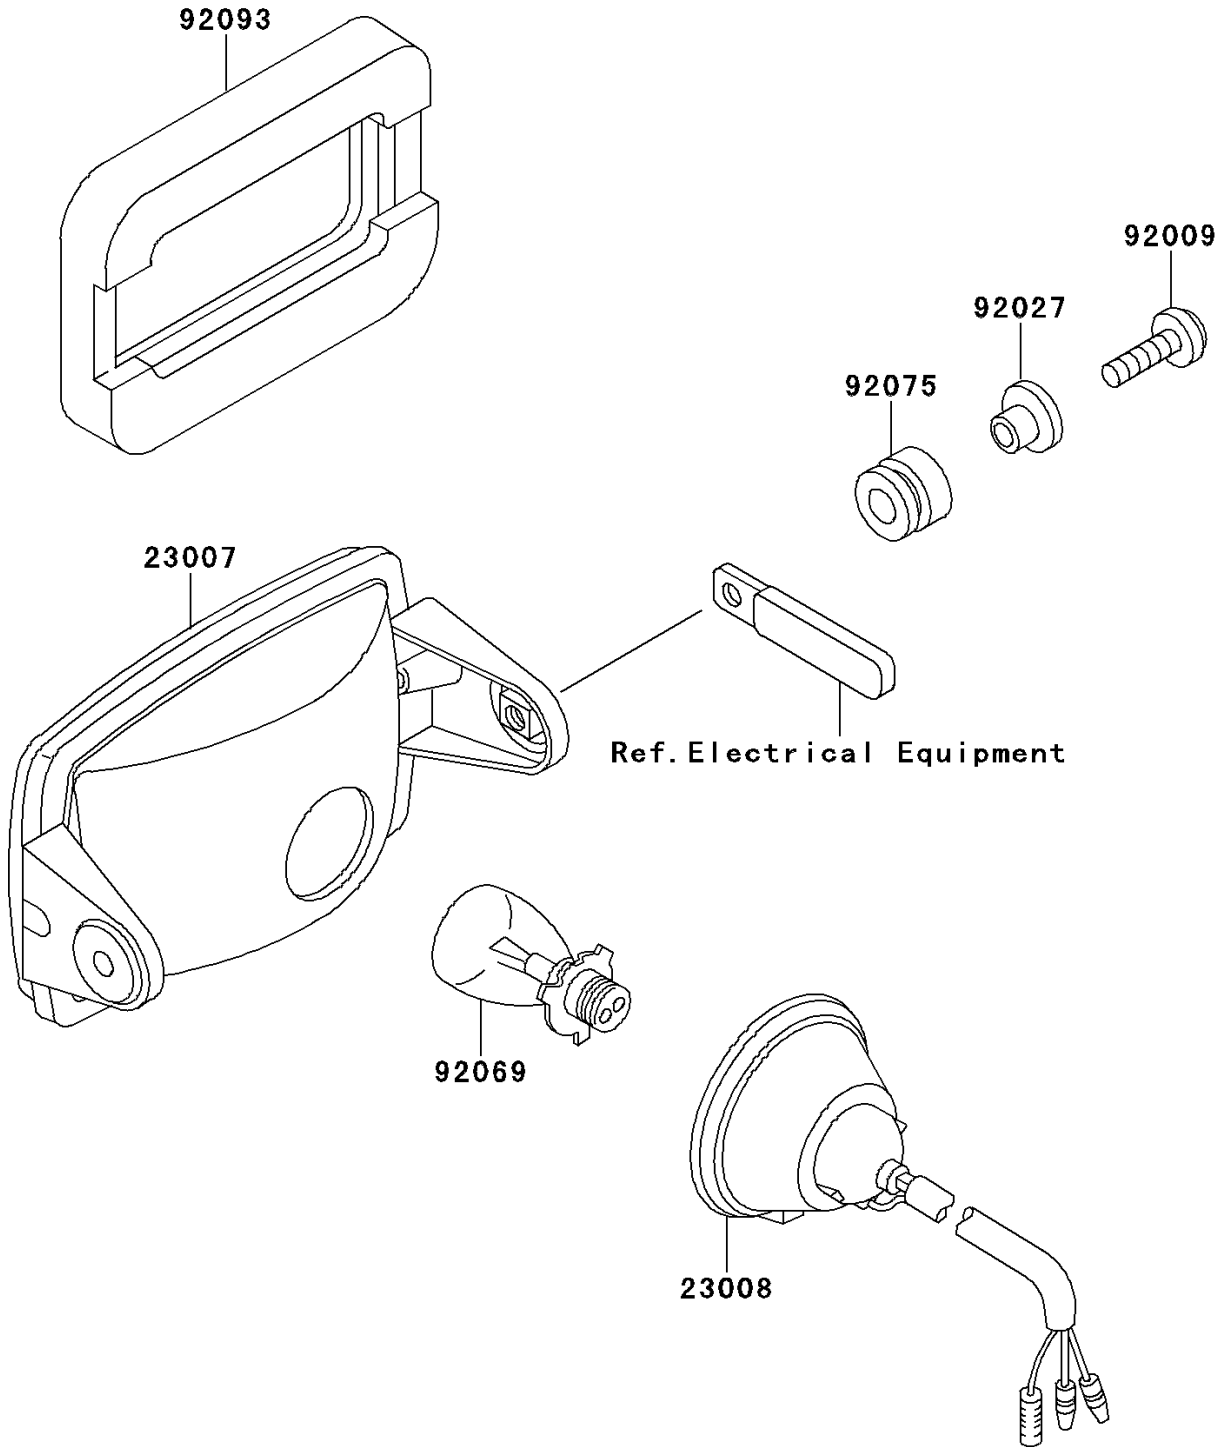

1996 Mojave 250 PARTS DIAGRAM

Headlight(s)

F2710

1996 Mojave 250 PARTS LIST

Headlight(s)

ITEM NAME	PART NUMBER	QUANTITY
LENS-COMP,HEAD LAMP (Ref # 23007)	23007-1183	1
SOCKET-ASSY,HEAD LAMP (Ref # 23008)	23008-1358	1
SCREW,6X22,BLACK (Ref # 92009)	92009-1256	2
COLLAR,L=13.1,BLACK (Ref # 92027)	92027-1450	2
BULB,12V 45/45W (Ref # 92069)	92069-1061	1
DAMPER (Ref # 92075)	92075-1690	2
SEAL,HEAD LAMP (Ref # 92093)	92093-1222	1