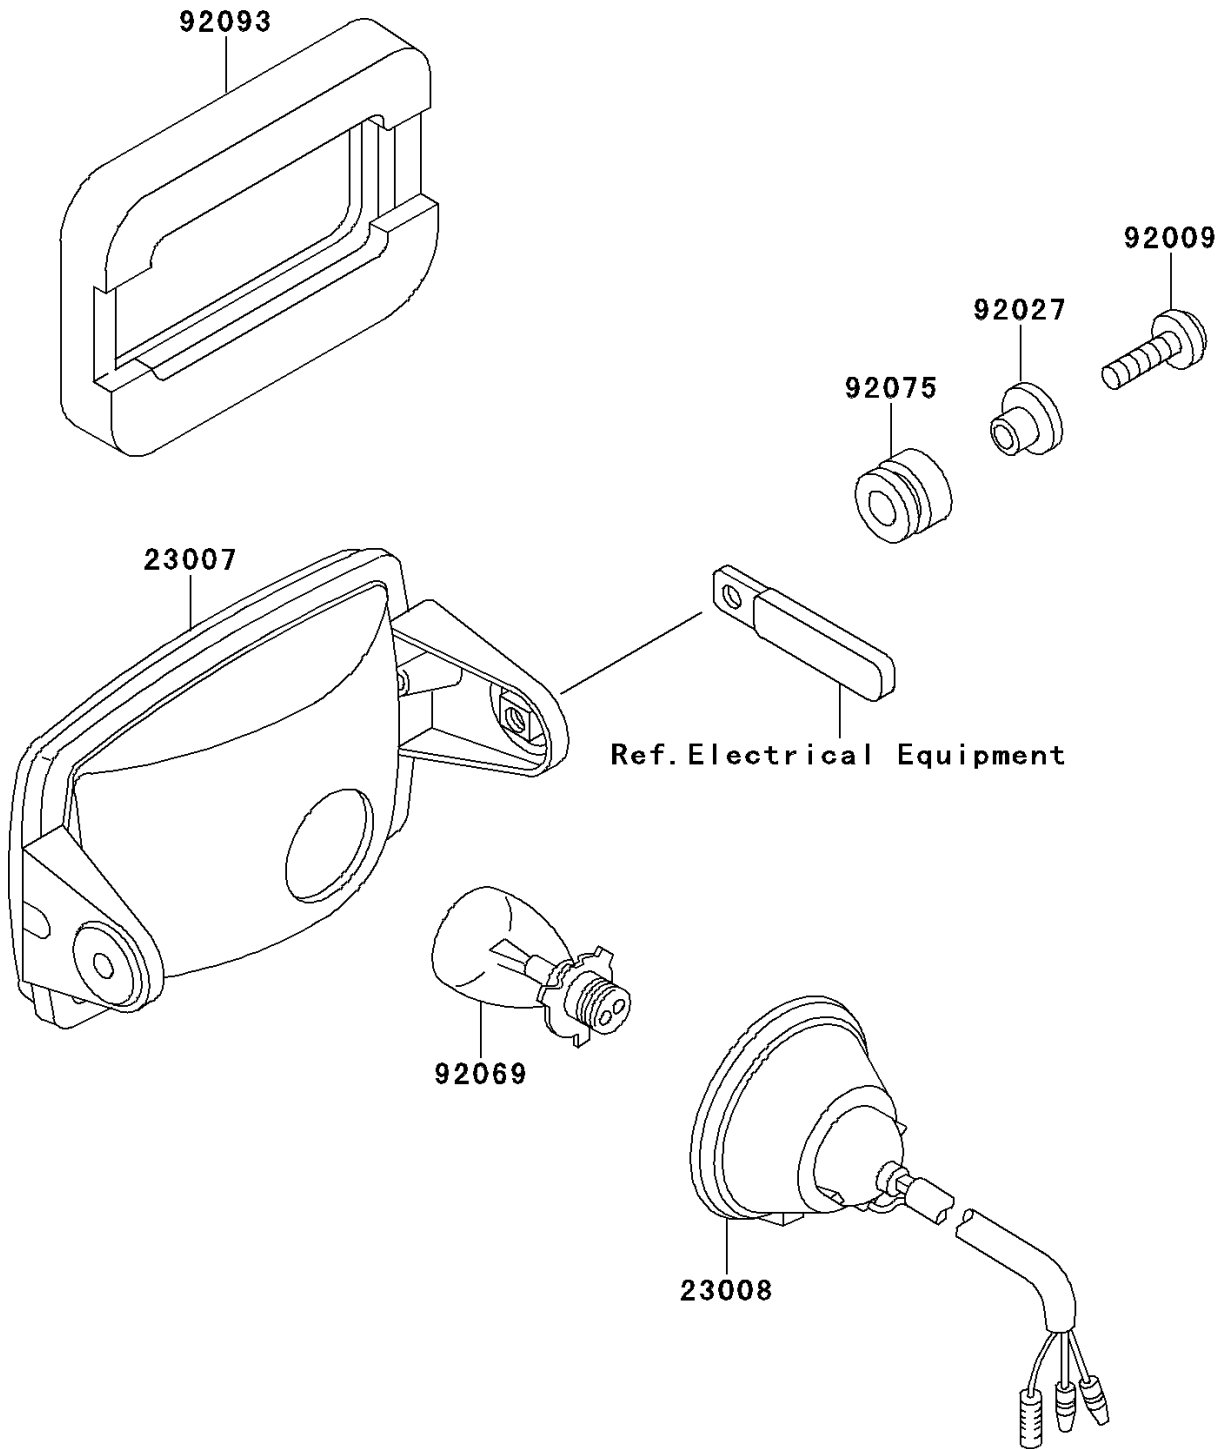

# 1997 Mojave 250 PARTS DIAGRAM

Headlight(s)

F2710

## 1997 Mojave 250 PARTS LIST

### Headlight(s)

ITEM NAME	PART NUMBER	QUANTITY
LENS-COMP,HEAD LAMP (Ref # 23007)	23007-1183	1
SOCKET-ASSY,HEAD LAMP (Ref # 23008)	23008-1358	1
SCREW,6X22,BLACK (Ref # 92009)	92009-1256	2
COLLAR,L=13.1,BLACK (Ref # 92027)	92027-1450	2
BULB,12V 45/45W (Ref # 92069)	92069-1061	1
DAMPER (Ref # 92075)	92075-1690	2
SEAL,HEAD LAMP (Ref # 92093)	92093-1222	1