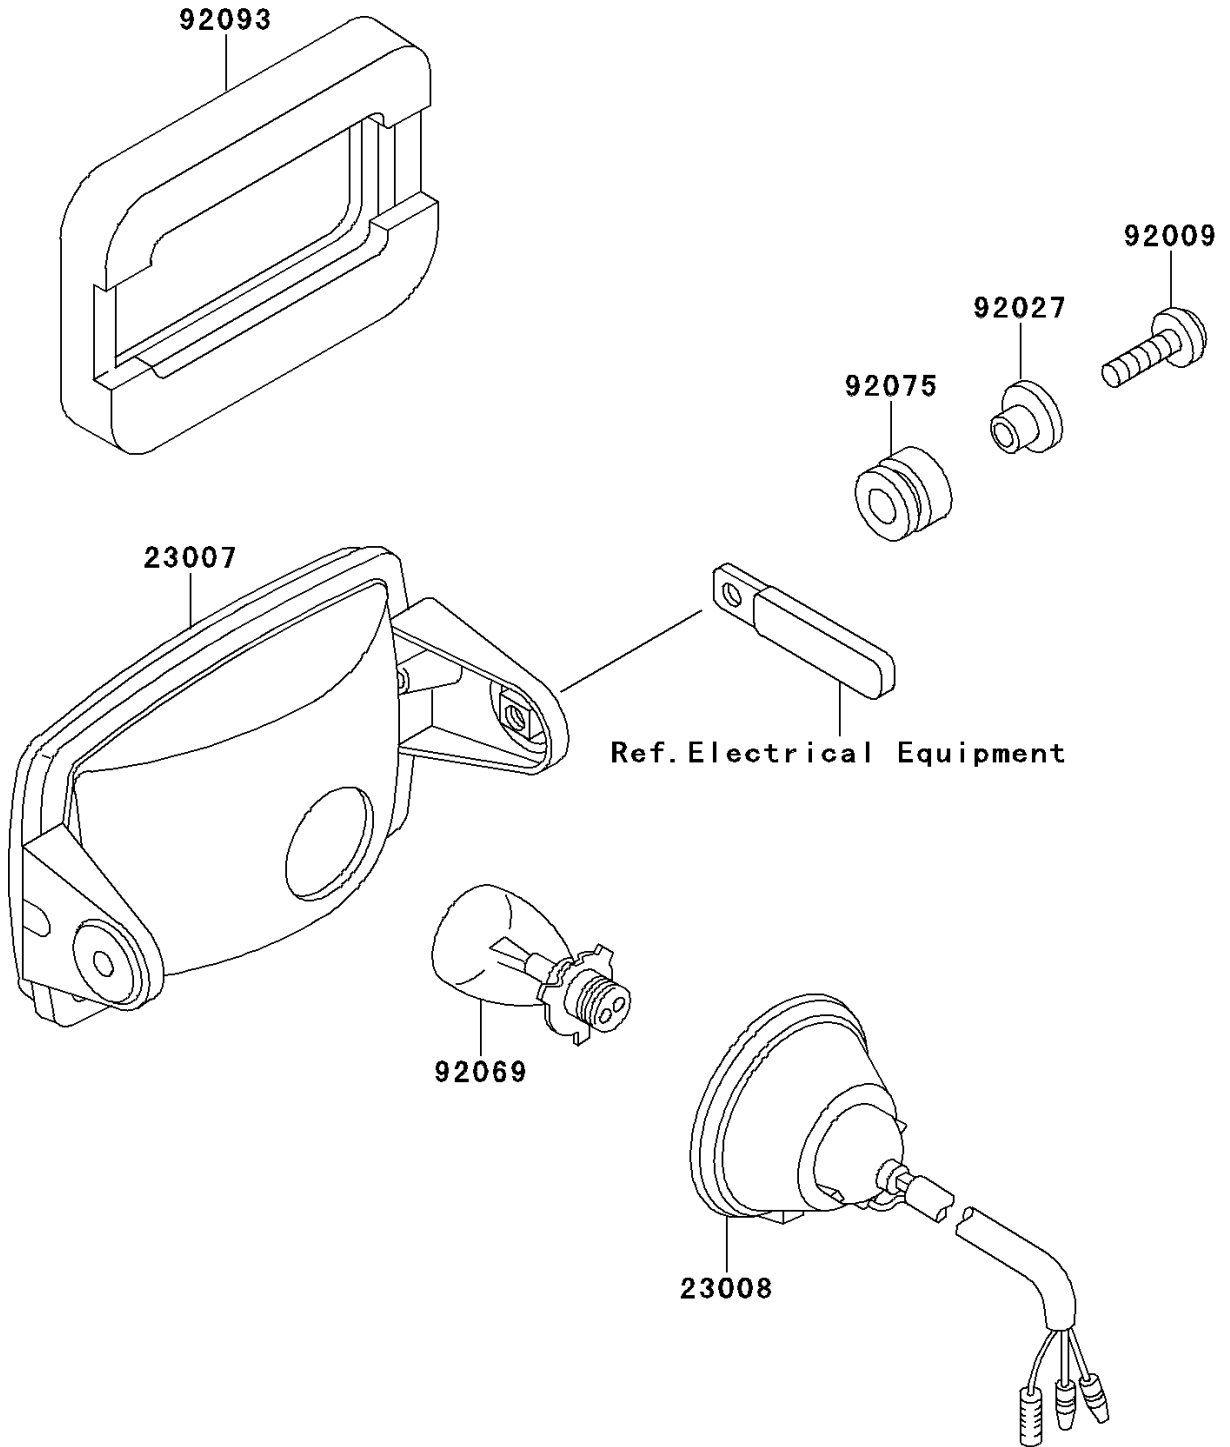

# 1998 Mojave 250 PARTS DIAGRAM

Headlight(s)

F2710

## 1998 Mojave 250 PARTS LIST

### Headlight(s)

ITEM NAME	PART NUMBER	QUANTITY
LENS-COMP,HEAD LAMP (Ref # 23007)	23007-1183	1
SOCKET-ASSY,HEAD LAMP (Ref # 23008)	23008-1358	1
SCREW,6X22,BLACK (Ref # 92009)	92009-1256	2
COLLAR,L=13.1,BLACK (Ref # 92027)	92027-1450	2
BULB,12V 45/45W (Ref # 92069)	92069-1061	1
DAMPER (Ref # 92075)	92075-1690	2
SEAL,HEAD LAMP (Ref # 92093)	92093-1222	1