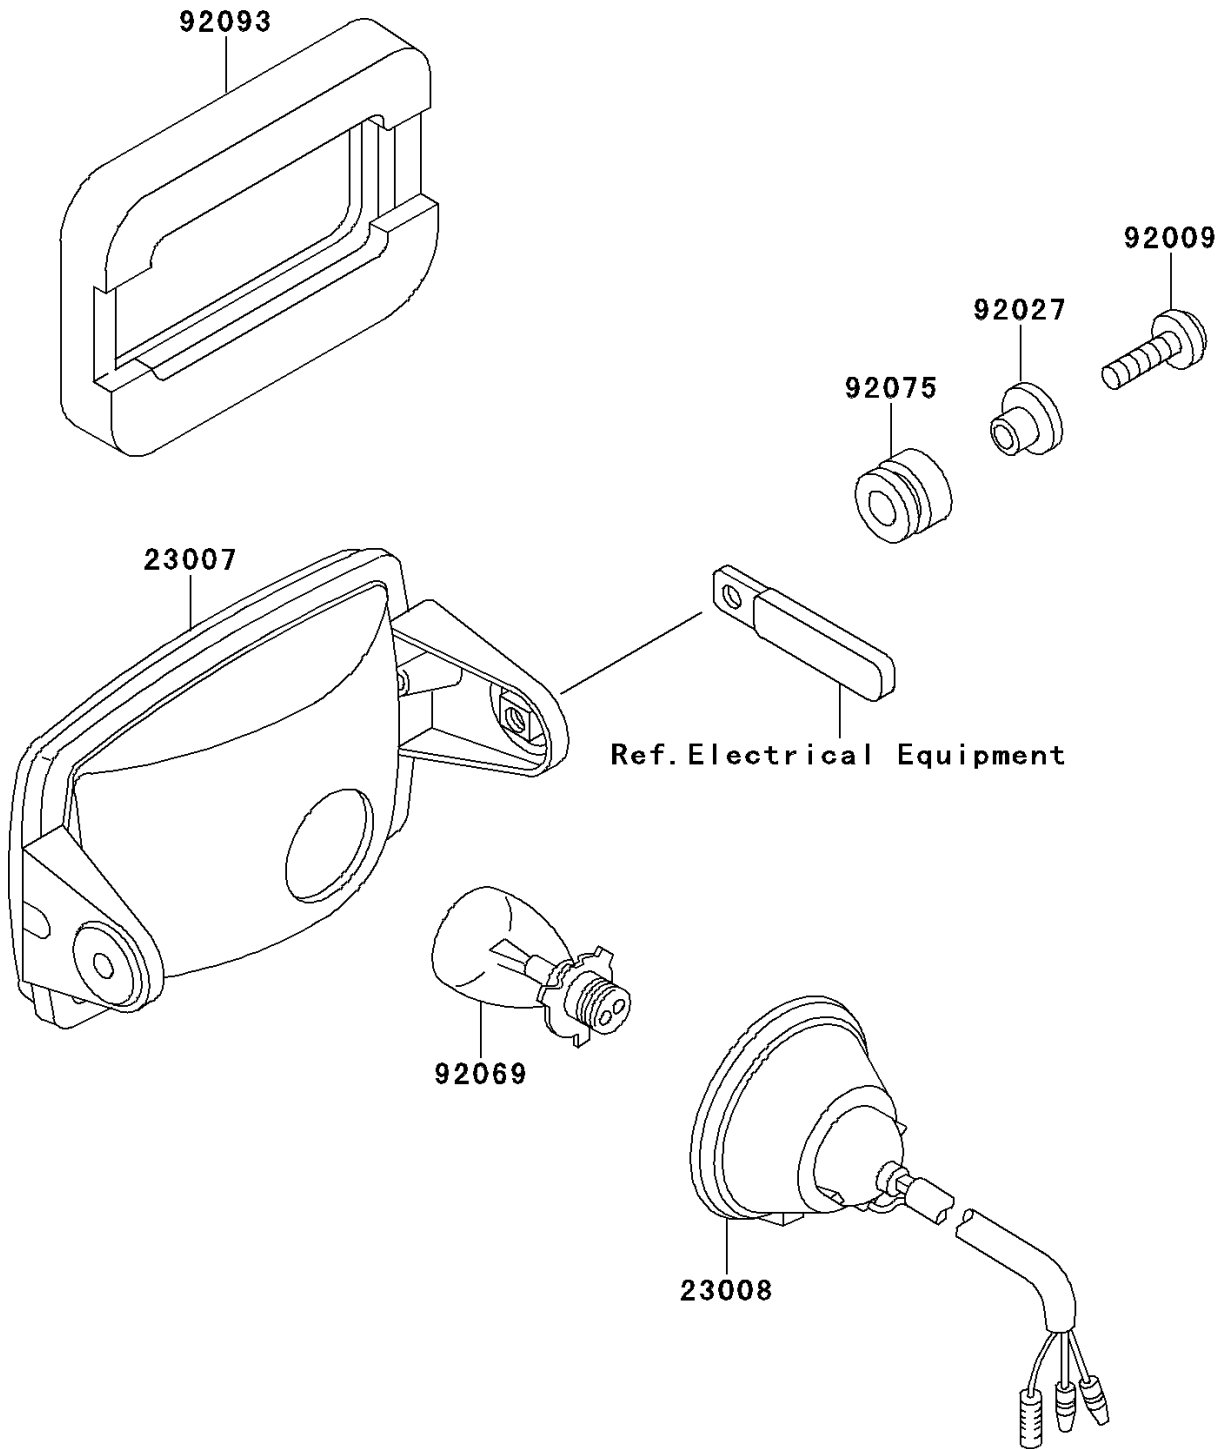

1998 Mojave 250 PARTS DIAGRAM

Headlight(s)

F2710

1998 Mojave 250 PARTS LIST

Headlight(s)

ITEM NAME	PART NUMBER	QUANTITY
LENS-COMP,HEAD LAMP (Ref # 23007)	23007-1183	1
SOCKET-ASSY,HEAD LAMP (Ref # 23008)	23008-1358	1
SCREW,6X22,BLACK (Ref # 92009)	92009-1256	2
COLLAR,L=13.1,BLACK (Ref # 92027)	92027-1450	2
BULB,12V 45/45W (Ref # 92069)	92069-1061	1
DAMPER (Ref # 92075)	92075-1690	2
SEAL,HEAD LAMP (Ref # 92093)	92093-1222	1