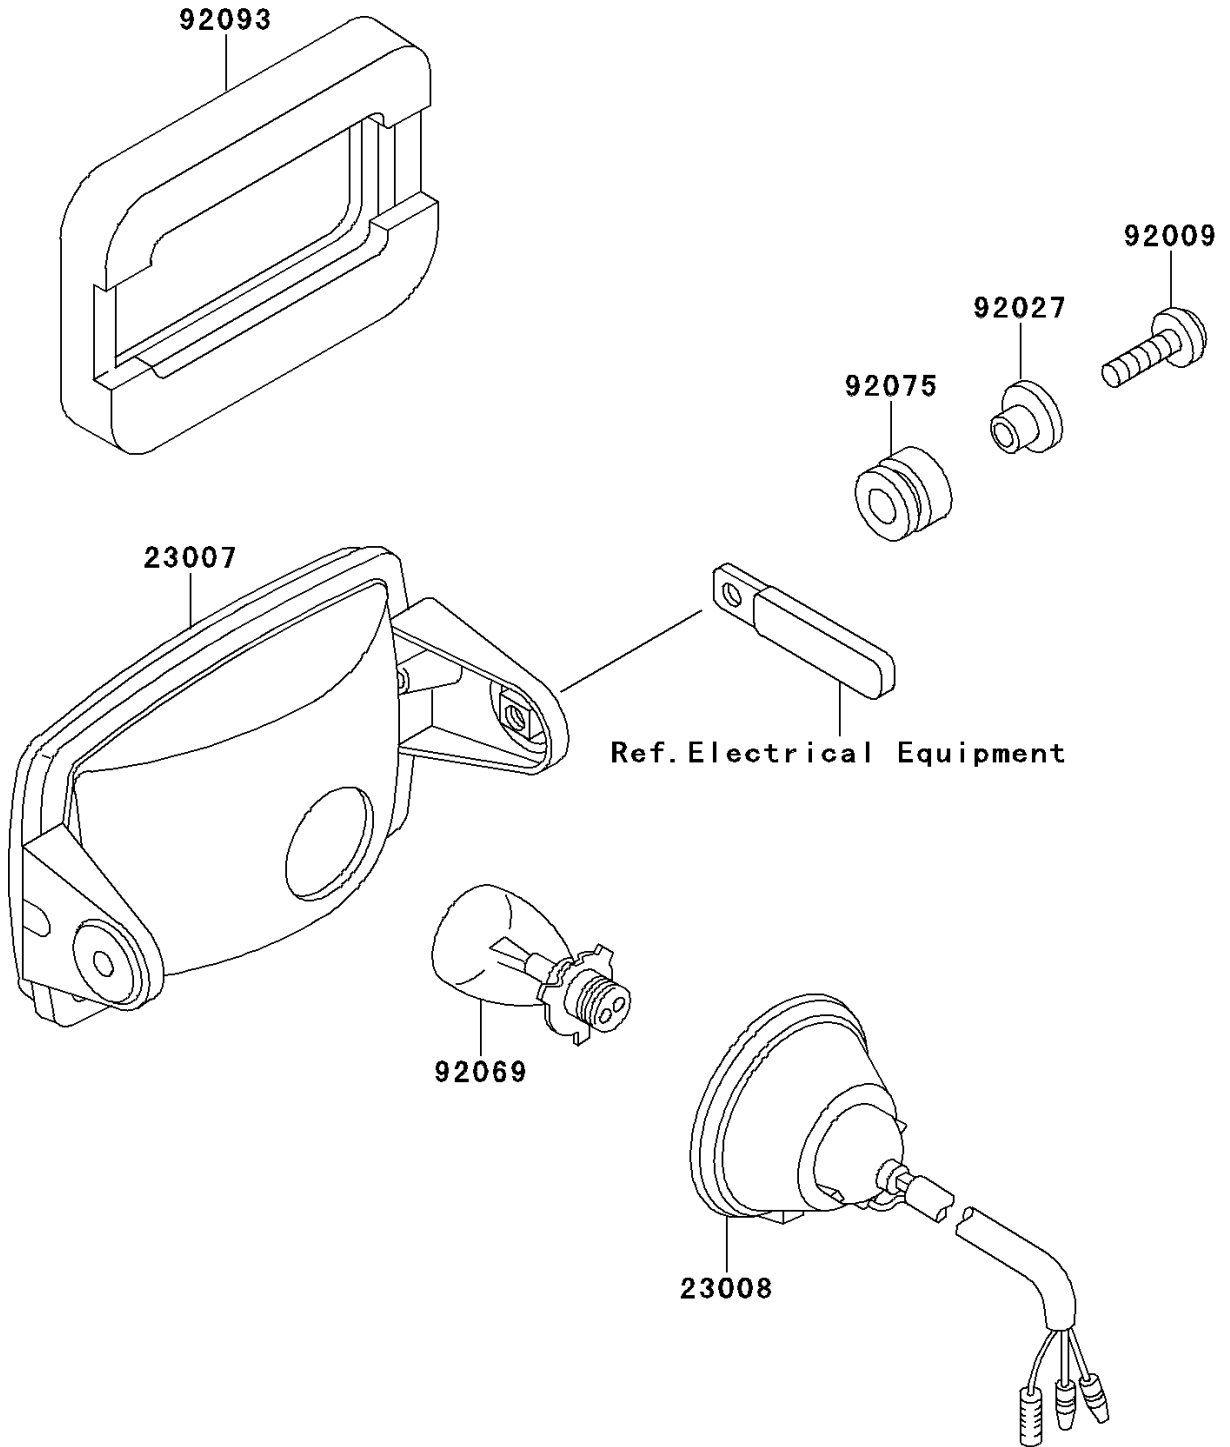

# 2000 Mojave 250 PARTS DIAGRAM

Headlight(s)

F2710

## 2000 Mojave 250 PARTS LIST

### Headlight(s)

ITEM NAME	PART NUMBER	QUANTITY
LENS-COMP,HEAD LAMP (Ref # 23007)	23007-1183	1
SOCKET-ASSY,HEAD LAMP (Ref # 23008)	23008-1358	1
SCREW,6X22,BLACK (Ref # 92009)	92009-1256	2
COLLAR,L=13.1,BLACK (Ref # 92027)	92027-1450	2
BULB,12V 45/45W (Ref # 92069)	92069-1061	1
DAMPER (Ref # 92075)	92075-1690	2
SEAL,HEAD LAMP (Ref # 92093)	92093-1222	1