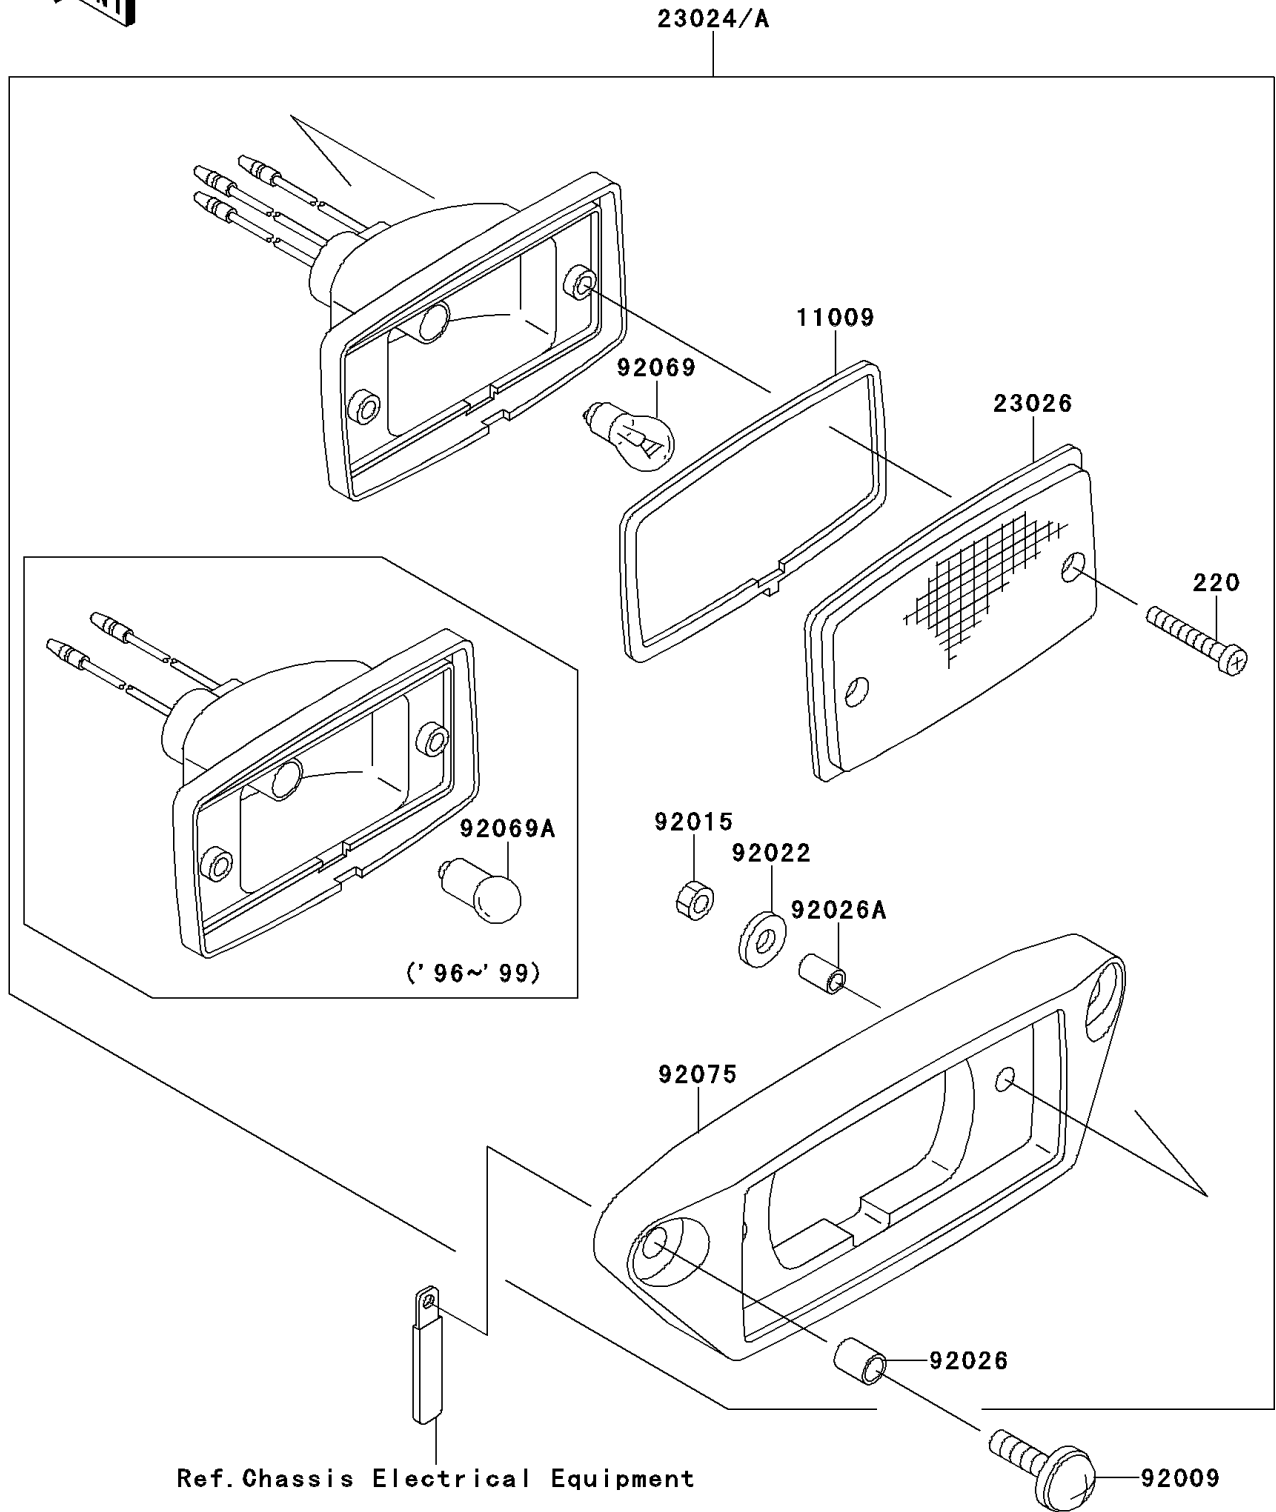

1997 Mojave 250 PARTS DIAGRAM

Taillight(s)

F2720

1997 Mojave 250 PARTS LIST

Taillight(s)

ITEM NAME	PART NUMBER	QUANTITY
SCREW-PAN-CROS (Ref # 220)	220C0430	2
GASKET,TAIL LAMP (Ref # 11009)	11009-4004	1
LAMP-ASSY-TAIL (Ref # 23024A)	23024-1123	1
LENS,TAIL LAMP (Ref # 23026)	23026-4003	1
SCREW,6X22,BLACK (Ref # 92009)	92009-1256	2
NUT,4MM (Ref # 92015)	92015-1550	2
WASHER,PLAIN,4MM (Ref # 92022)	92022-1762	2
SPACER,6.3X8.3X10 (Ref # 92026)	92026-1260	2
SPACER,4.5X6.5X10 (Ref # 92026A)	92026-1261	2
BULB,12V 8W (Ref # 92069A)	92069-1012	1
DAMPER,TAIL LAMP (Ref # 92075)	92075-1782	1