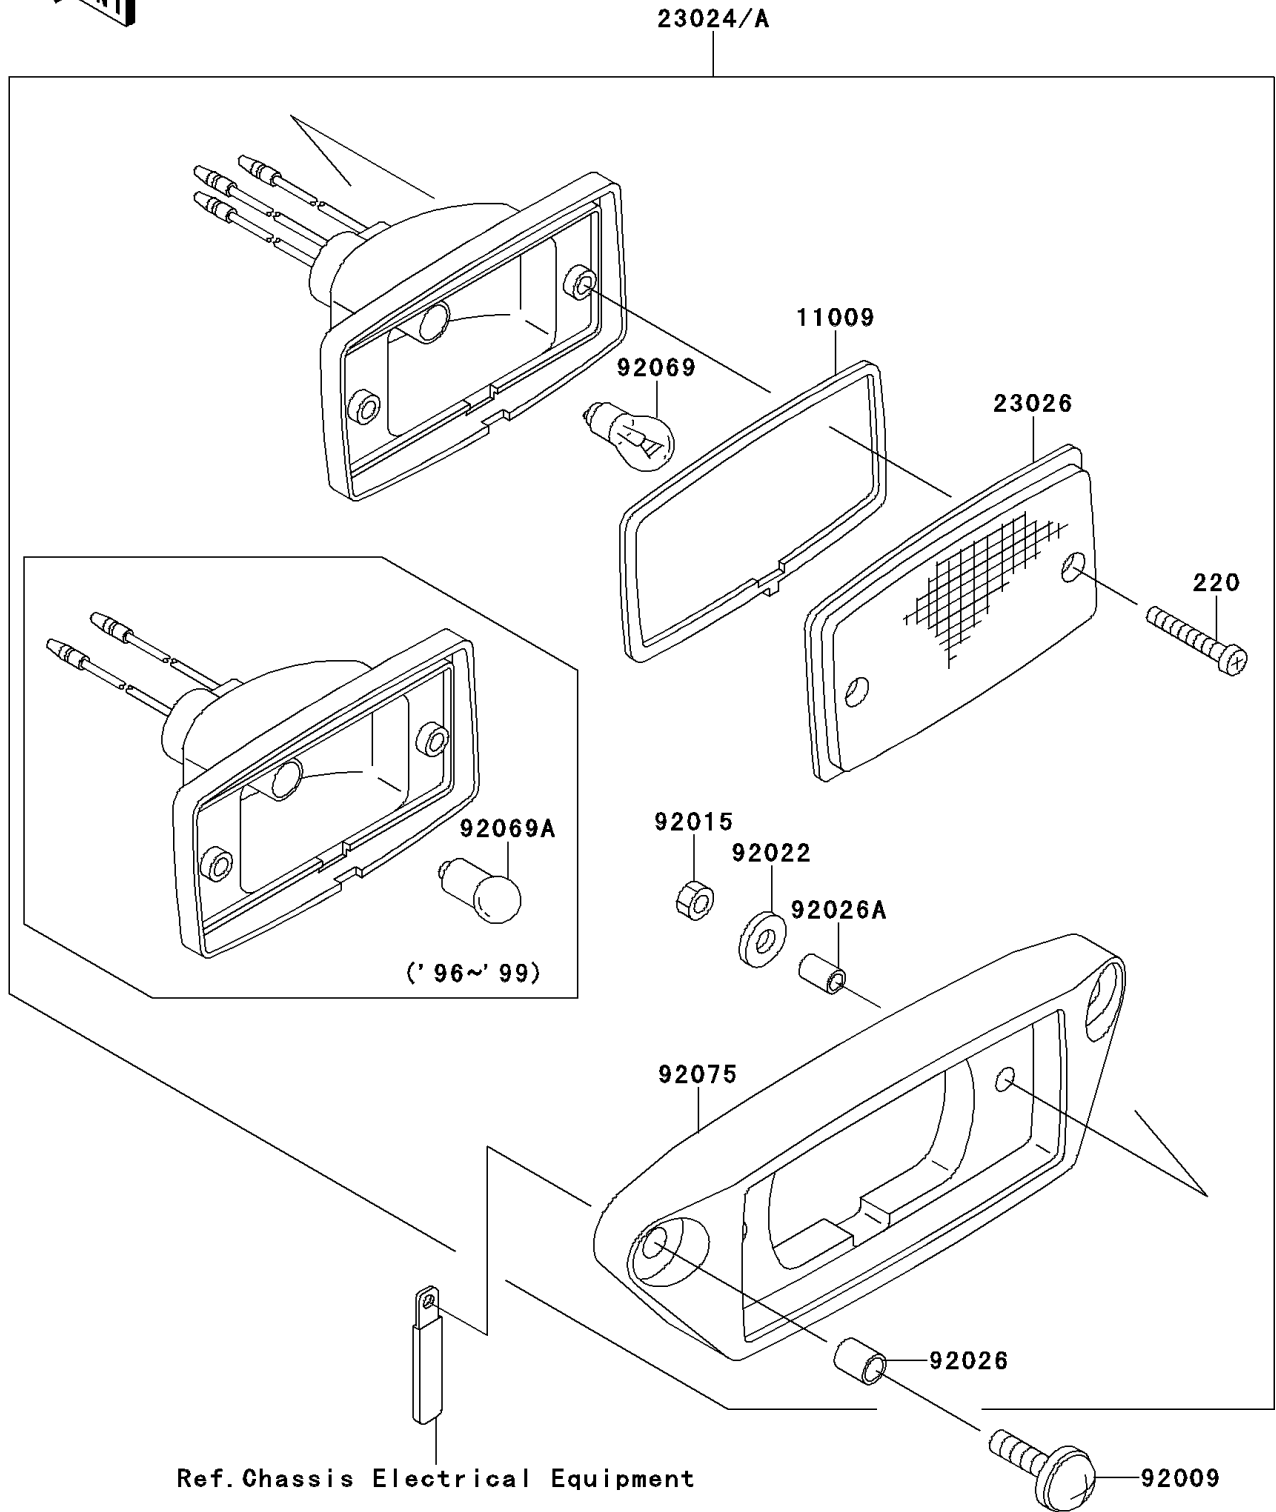

# 1997 Mojave 250 PARTS DIAGRAM

Taillight(s)

F2720

# 1997 Mojave 250 PARTS LIST

## Taillight(s)

ITEM NAME	PART NUMBER	QUANTITY
SCREW-PAN-CROS (Ref # 220)	220C0430	2
GASKET,TAIL LAMP (Ref # 11009)	11009-4004	1
LAMP-ASSY-TAIL (Ref # 23024A)	23024-1123	1
LENS,TAIL LAMP (Ref # 23026)	23026-4003	1
SCREW,6X22,BLACK (Ref # 92009)	92009-1256	2
NUT,4MM (Ref # 92015)	92015-1550	2
WASHER,PLAIN,4MM (Ref # 92022)	92022-1762	2
SPACER,6.3X8.3X10 (Ref # 92026)	92026-1260	2
SPACER,4.5X6.5X10 (Ref # 92026A)	92026-1261	2
BULB,12V 8W (Ref # 92069A)	92069-1012	1
DAMPER,TAIL LAMP (Ref # 92075)	92075-1782	1