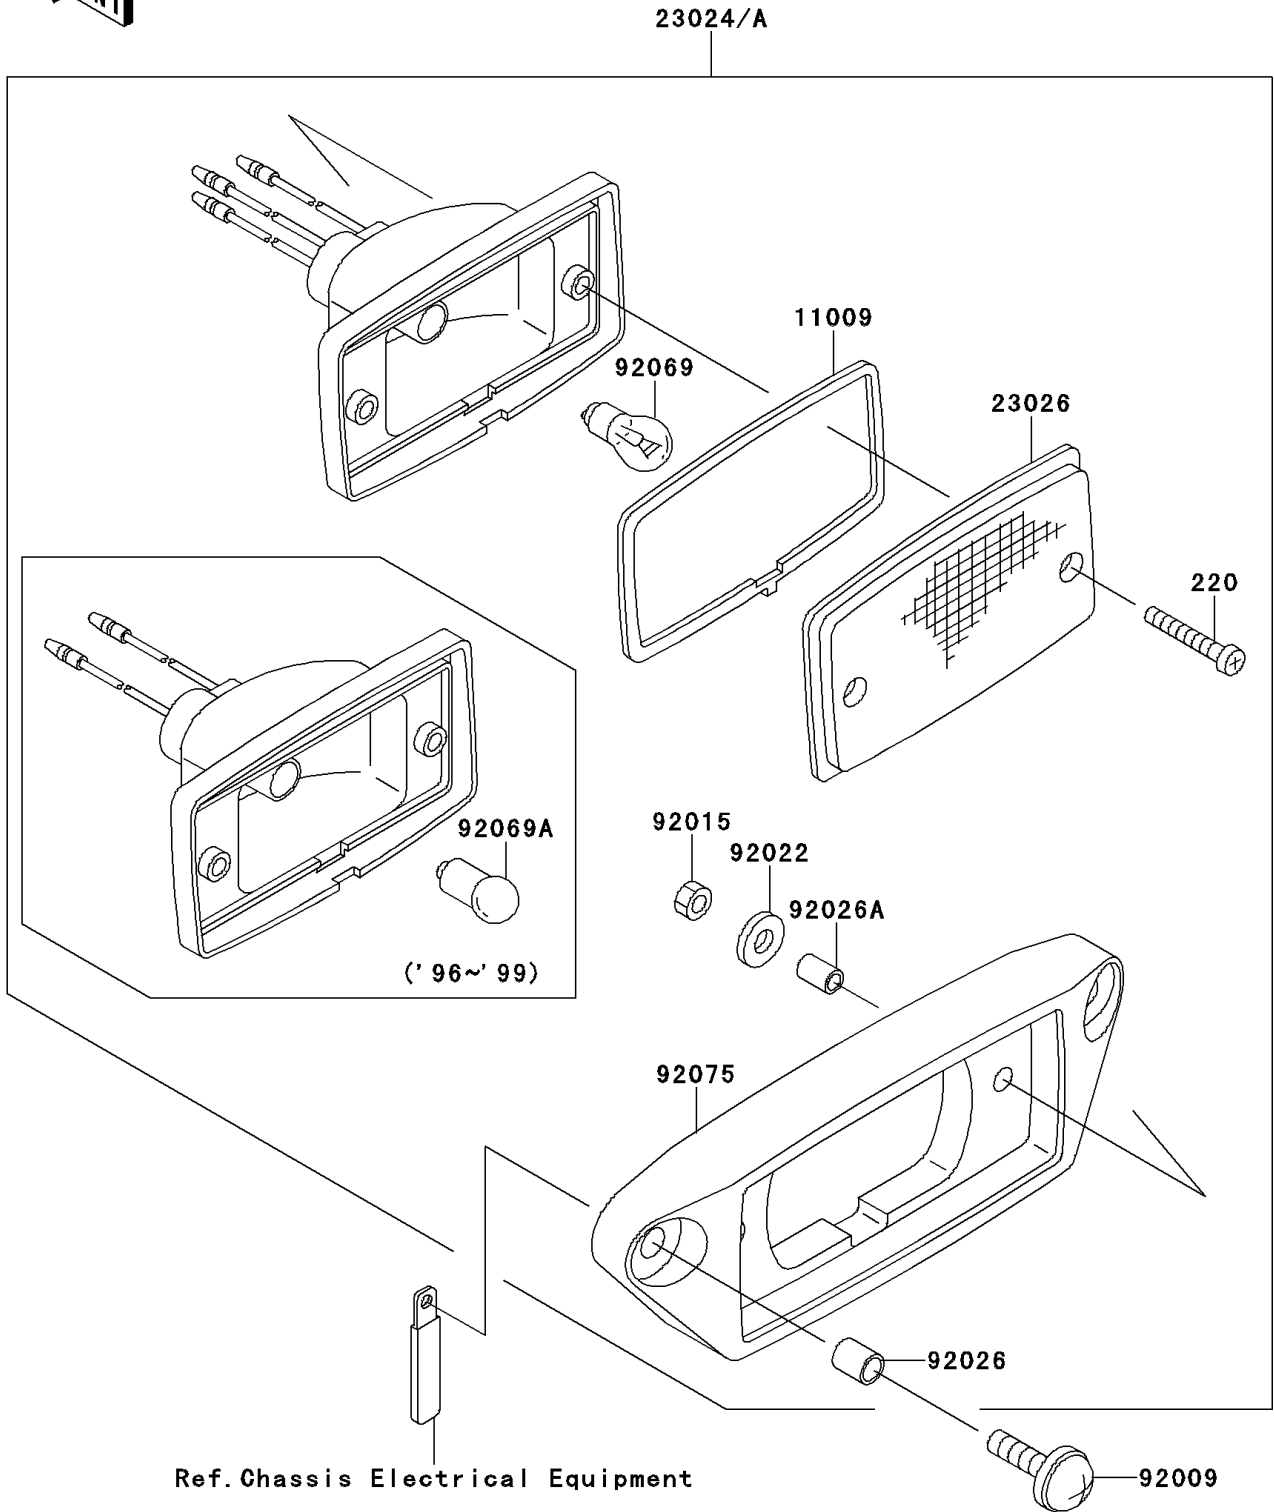

# 1998 Mojave 250 PARTS DIAGRAM

Taillight(s)

F2720

## 1998 Mojave 250 PARTS LIST

### Taillight(s)

ITEM NAME	PART NUMBER	QUANTITY
SCREW-PAN-CROS (Ref # 220)	220C0430	2
GASKET,TAIL LAMP (Ref # 11009)	11009-4004	1
LAMP-ASSY-TAIL (Ref # 23024A)	23024-1123	1
LENS,TAIL LAMP (Ref # 23026)	23026-4003	1
SCREW,6X22,BLACK (Ref # 92009)	92009-1256	2
NUT,4MM (Ref # 92015)	92015-1550	2
WASHER,PLAIN,4MM (Ref # 92022)	92022-1762	2
SPACER,6.3X8.3X10 (Ref # 92026)	92026-1260	2
SPACER,4.5X6.5X10 (Ref # 92026A)	92026-1261	2
BULB,12V 8W (Ref # 92069A)	92069-1012	1
DAMPER,TAIL LAMP (Ref # 92075)	92075-1782	1