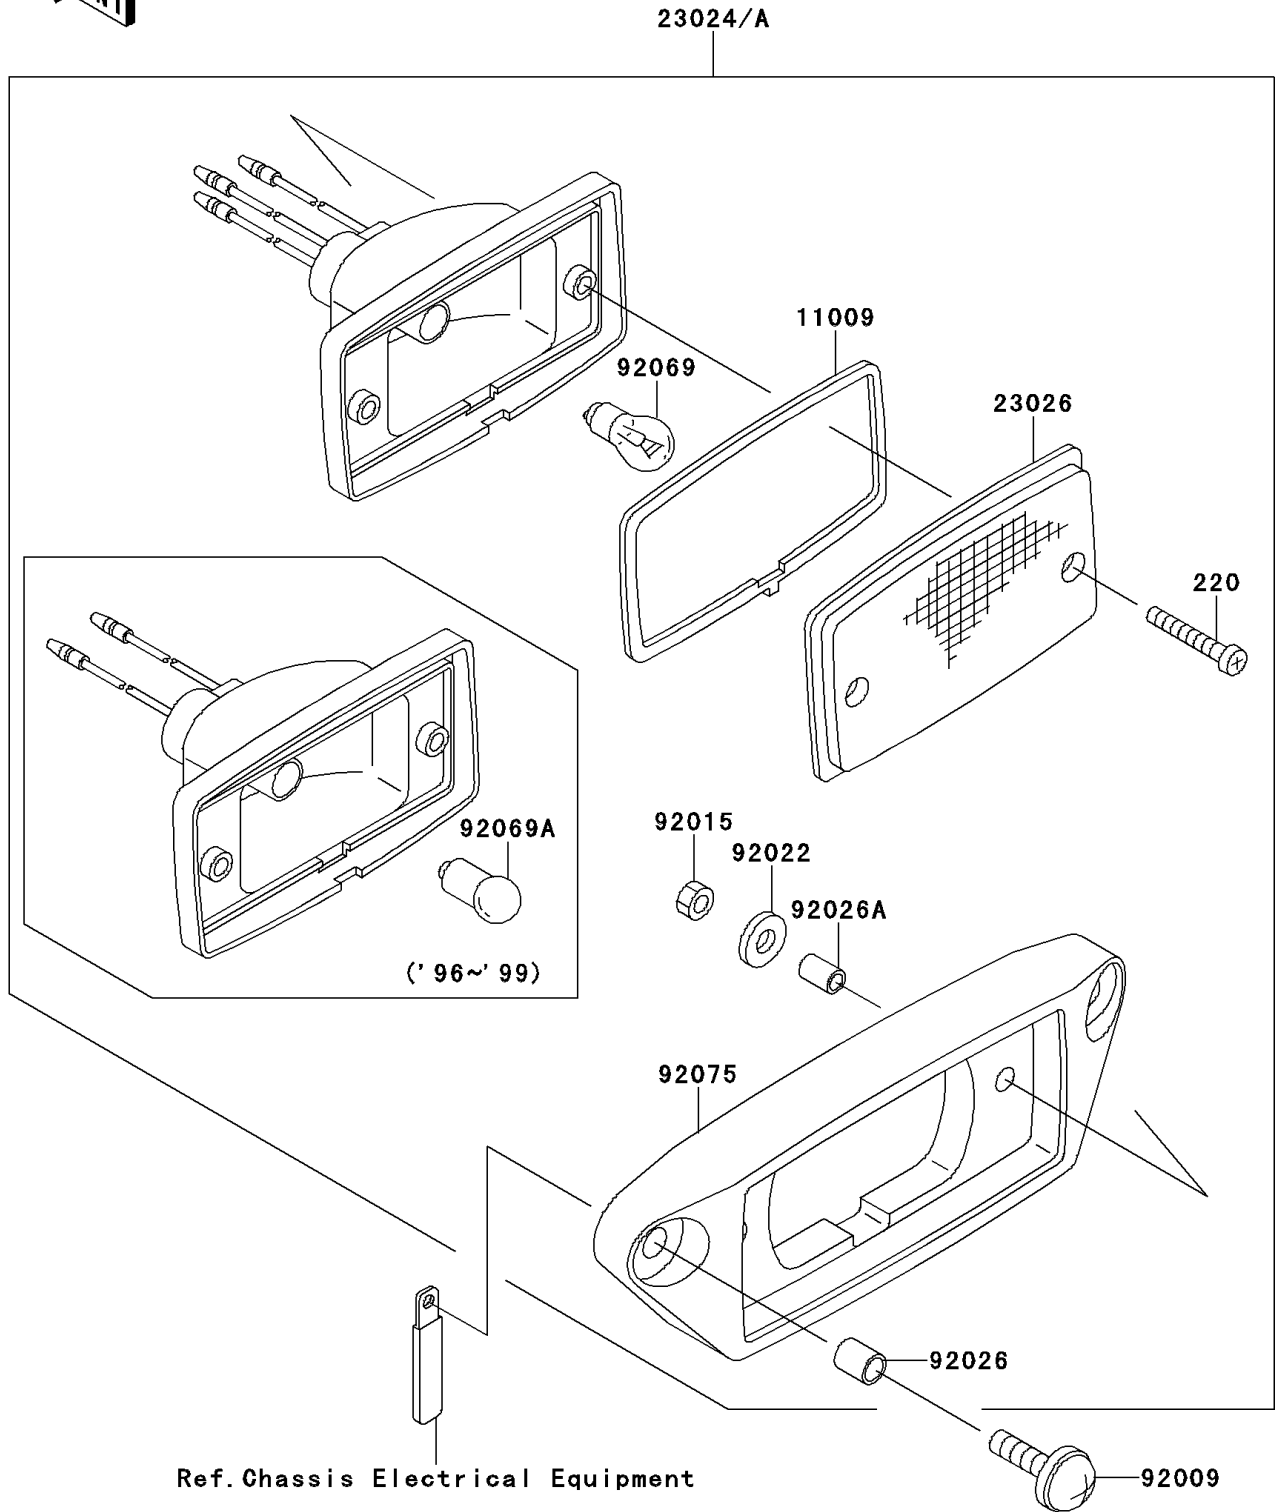

1998 Mojave 250 PARTS DIAGRAM

Taillight(s)

F2720

1998 Mojave 250 PARTS LIST

Taillight(s)

ITEM NAME	PART NUMBER	QUANTITY
SCREW-PAN-CROS (Ref # 220)	220C0430	2
GASKET,TAIL LAMP (Ref # 11009)	11009-4004	1
LAMP-ASSY-TAIL (Ref # 23024A)	23024-1123	1
LENS,TAIL LAMP (Ref # 23026)	23026-4003	1
SCREW,6X22,BLACK (Ref # 92009)	92009-1256	2
NUT,4MM (Ref # 92015)	92015-1550	2
WASHER,PLAIN,4MM (Ref # 92022)	92022-1762	2
SPACER,6.3X8.3X10 (Ref # 92026)	92026-1260	2
SPACER,4.5X6.5X10 (Ref # 92026A)	92026-1261	2
BULB,12V 8W (Ref # 92069A)	92069-1012	1
DAMPER,TAIL LAMP (Ref # 92075)	92075-1782	1