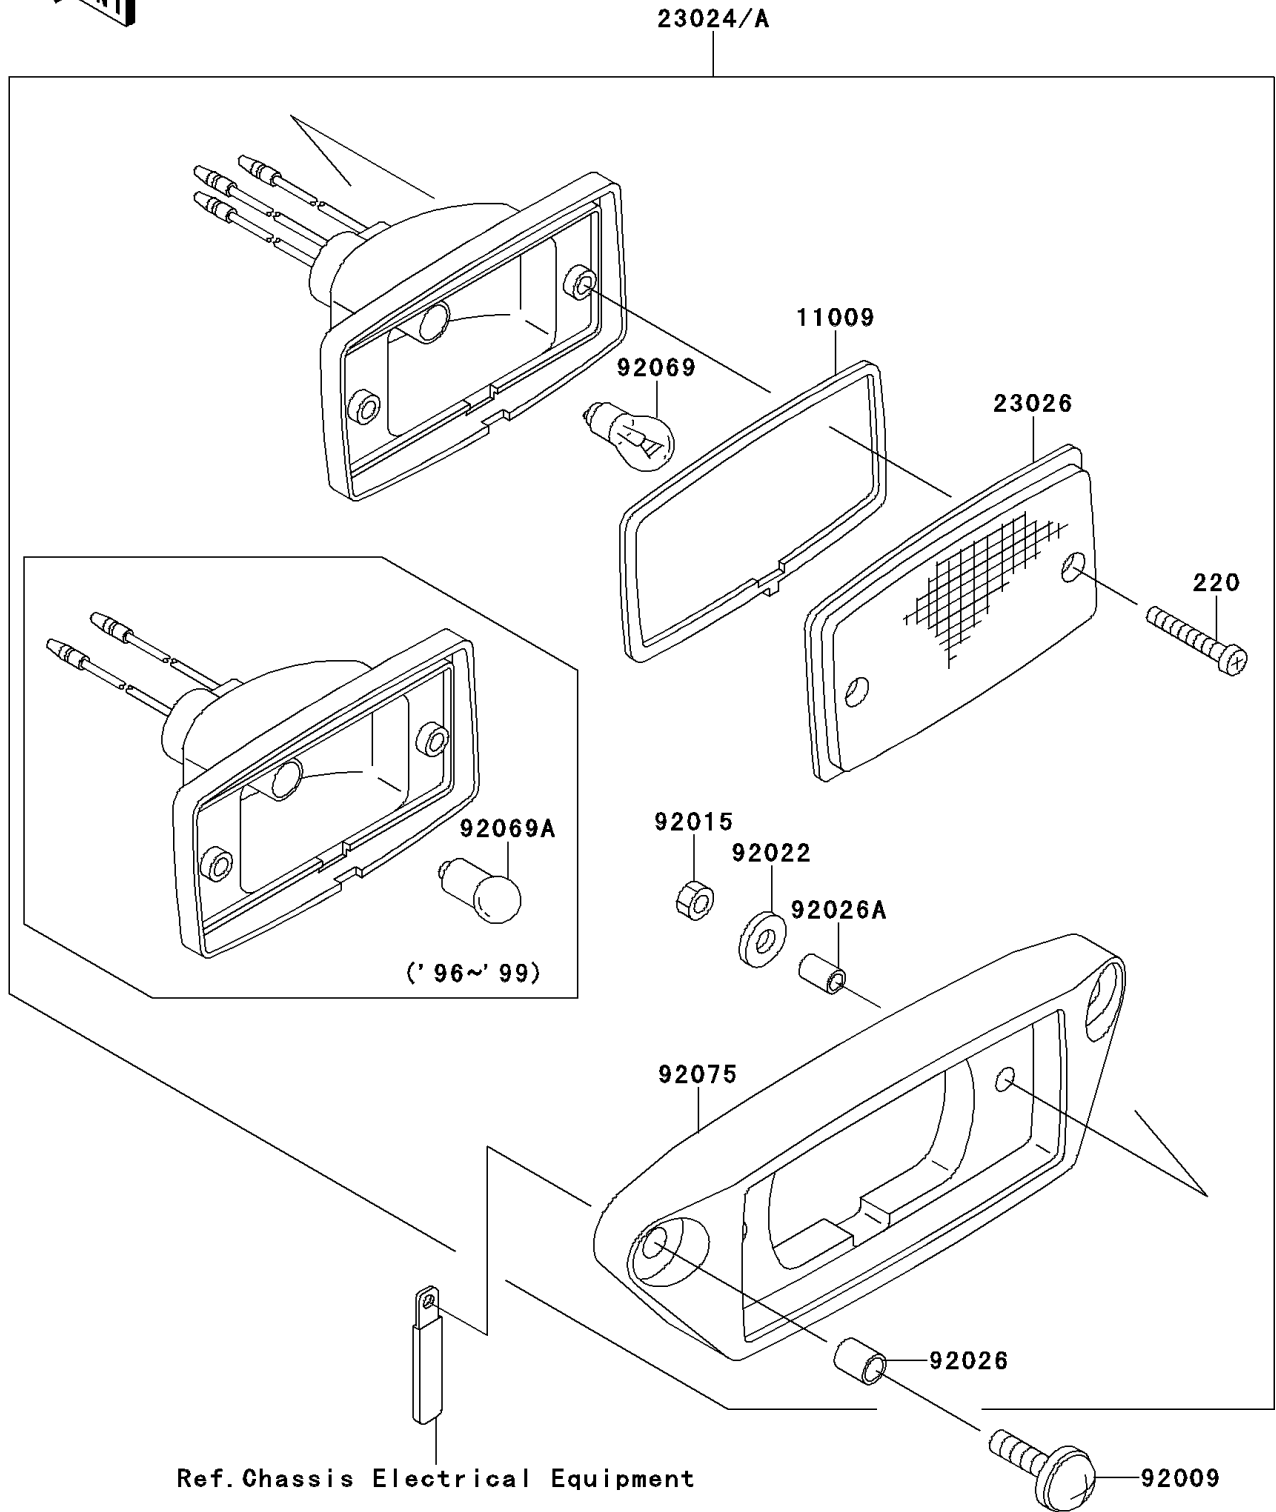

# 1999 Mojave 250 PARTS DIAGRAM

Taillight(s)

F2720

# 1999 Mojave 250 PARTS LIST

Taillight(s)

ITEM NAME	PART NUMBER	QUANTITY
SCREW-PAN-CROS (Ref # 220)	220C0430	2
GASKET,TAIL LAMP (Ref # 11009)	11009-4004	1
LAMP-ASSY-TAIL (Ref # 23024A)	23024-1123	1
LENS,TAIL LAMP (Ref # 23026)	23026-4003	1
SCREW,6X22,BLACK (Ref # 92009)	92009-1256	2
NUT,4MM (Ref # 92015)	92015-1550	2
WASHER,PLAIN,4MM (Ref # 92022)	92022-1762	2
SPACER,6.3X8.3X10 (Ref # 92026)	92026-1260	2
SPACER,4.5X6.5X10 (Ref # 92026A)	92026-1261	2
BULB,12V 8W (Ref # 92069A)	92069-1012	1
DAMPER,TAIL LAMP (Ref # 92075)	92075-1782	1