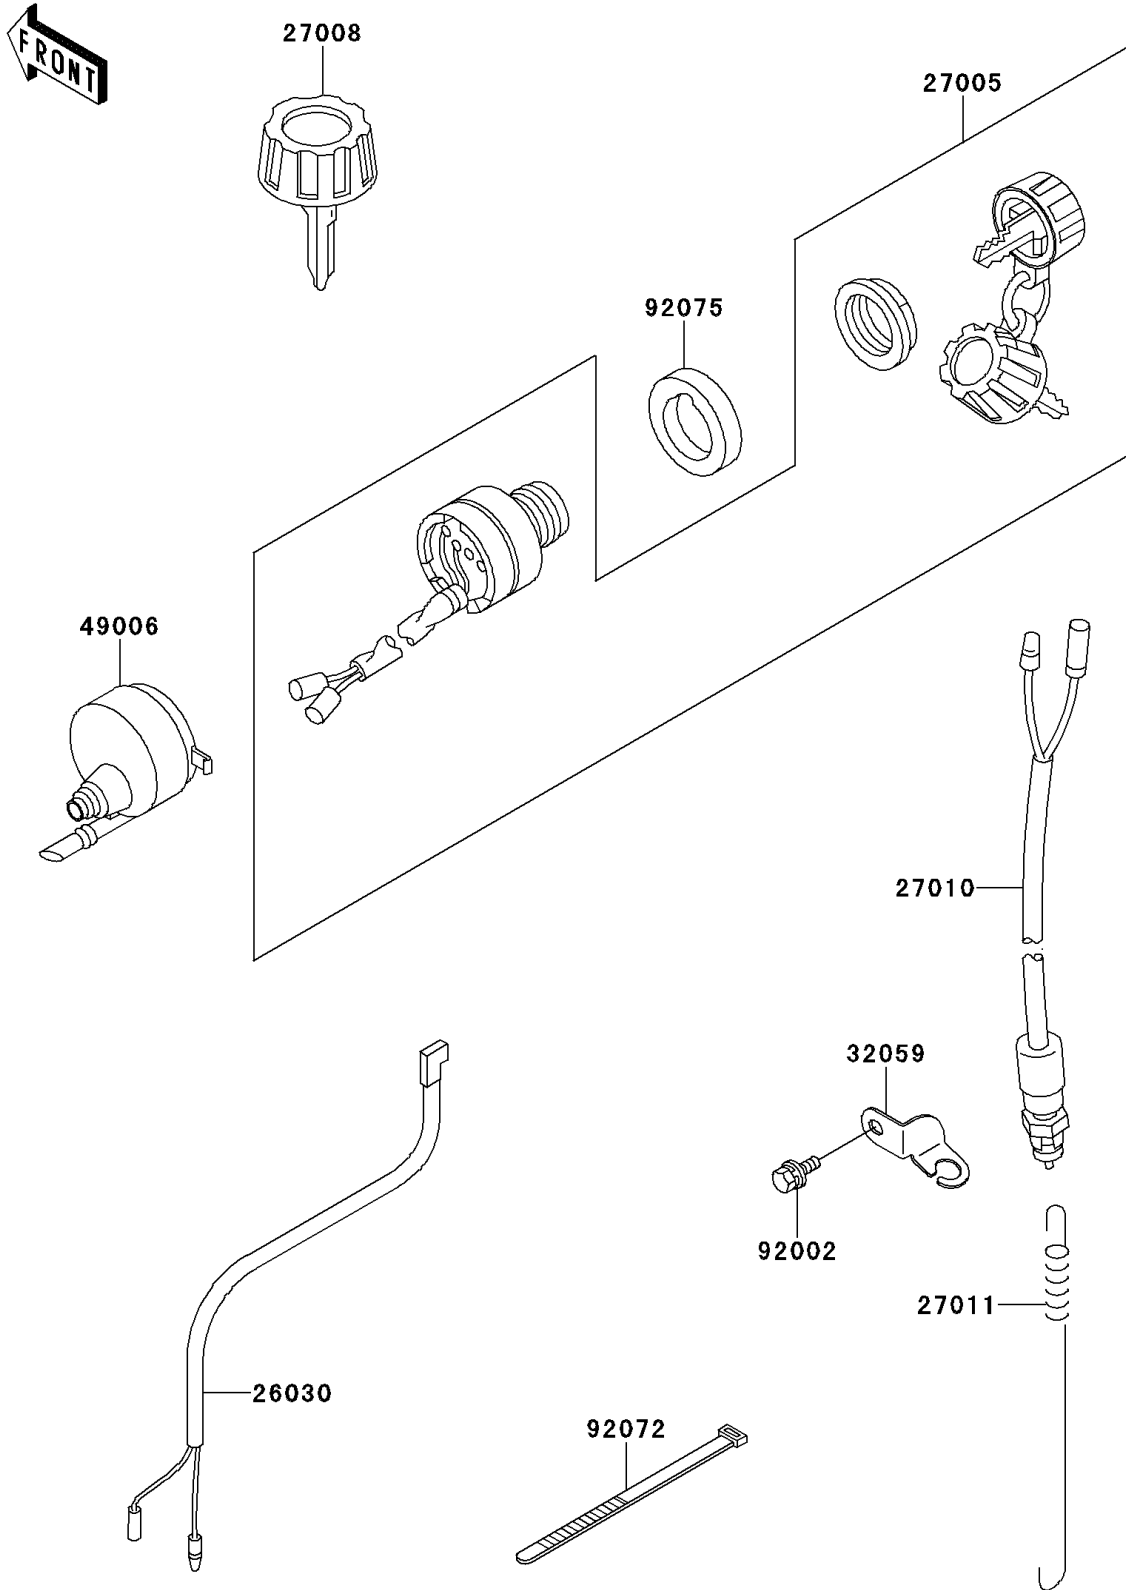

1997 Mojave 250 PARTS DIAGRAM

Ignition Switch

F2770