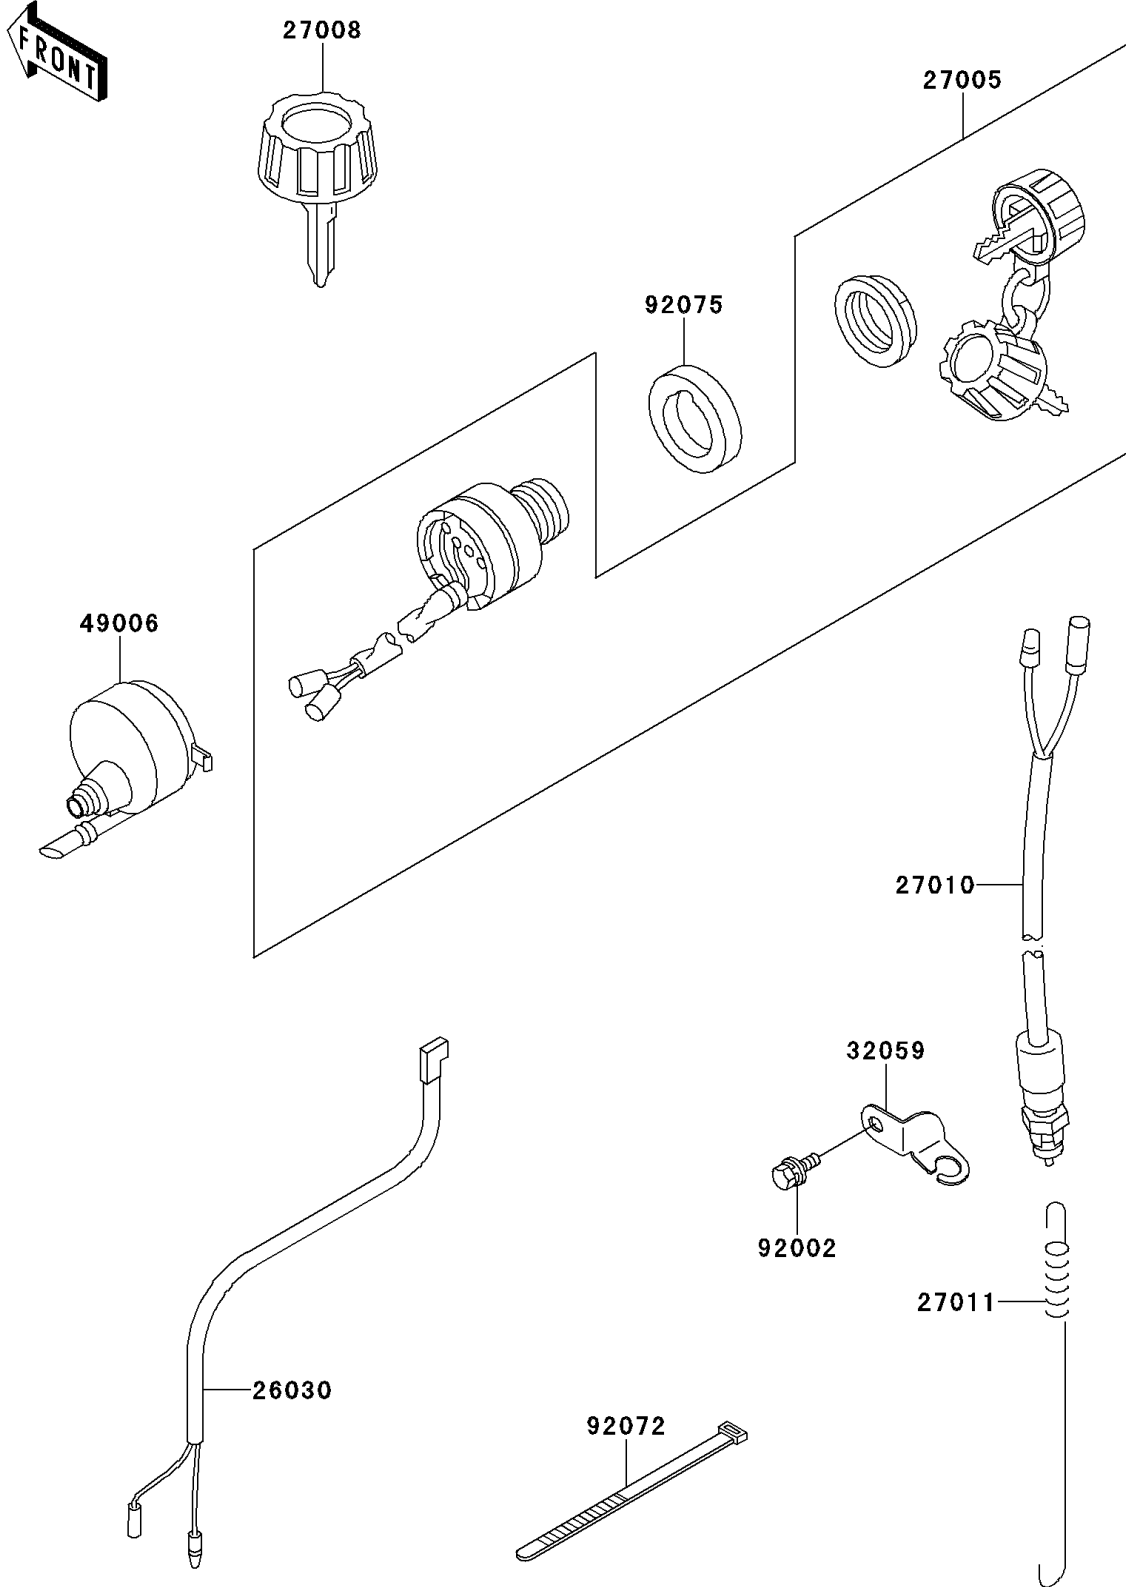

2000 Mojave 250 PARTS DIAGRAM

Ignition Switch

F2770

2000 Mojave 250 PARTS LIST

Ignition Switch

| ITEM NAME | PART NUMBER | QUANTITY |
|---|-------------|----------|
| HARNESS (Ref # 26030) | 26030-1058 | 1 |
| SWITCH-ASSY-IGNITION (Ref # 27005) | 27005-1119 | 1 |
| KEY-LOCK,BLANK (Ref # 27008) | 27008-1131 | 1 |
| SWITCH,BRAKE LAMP (Ref # 27010) | 27010-025 | 1 |
| SPRING,SWITCH (Ref # 27011) | 27011-014 | 1 |
| BRACKET-SWITCH,REAR BRAKE (Ref # 32059) | 32059-1108 | 1 |
| BOOT,IGNITION SWITCH (Ref # 49006) | 49006-1207 | 1 |
| BOLT,8X16 (Ref # 92002) | 92002-1239 | 1 |
| BAND,L=188 (Ref # 92072) | 92072-1239 | 3 |
| DAMPER (Ref # 92075) | 92075-1842 | 1 |