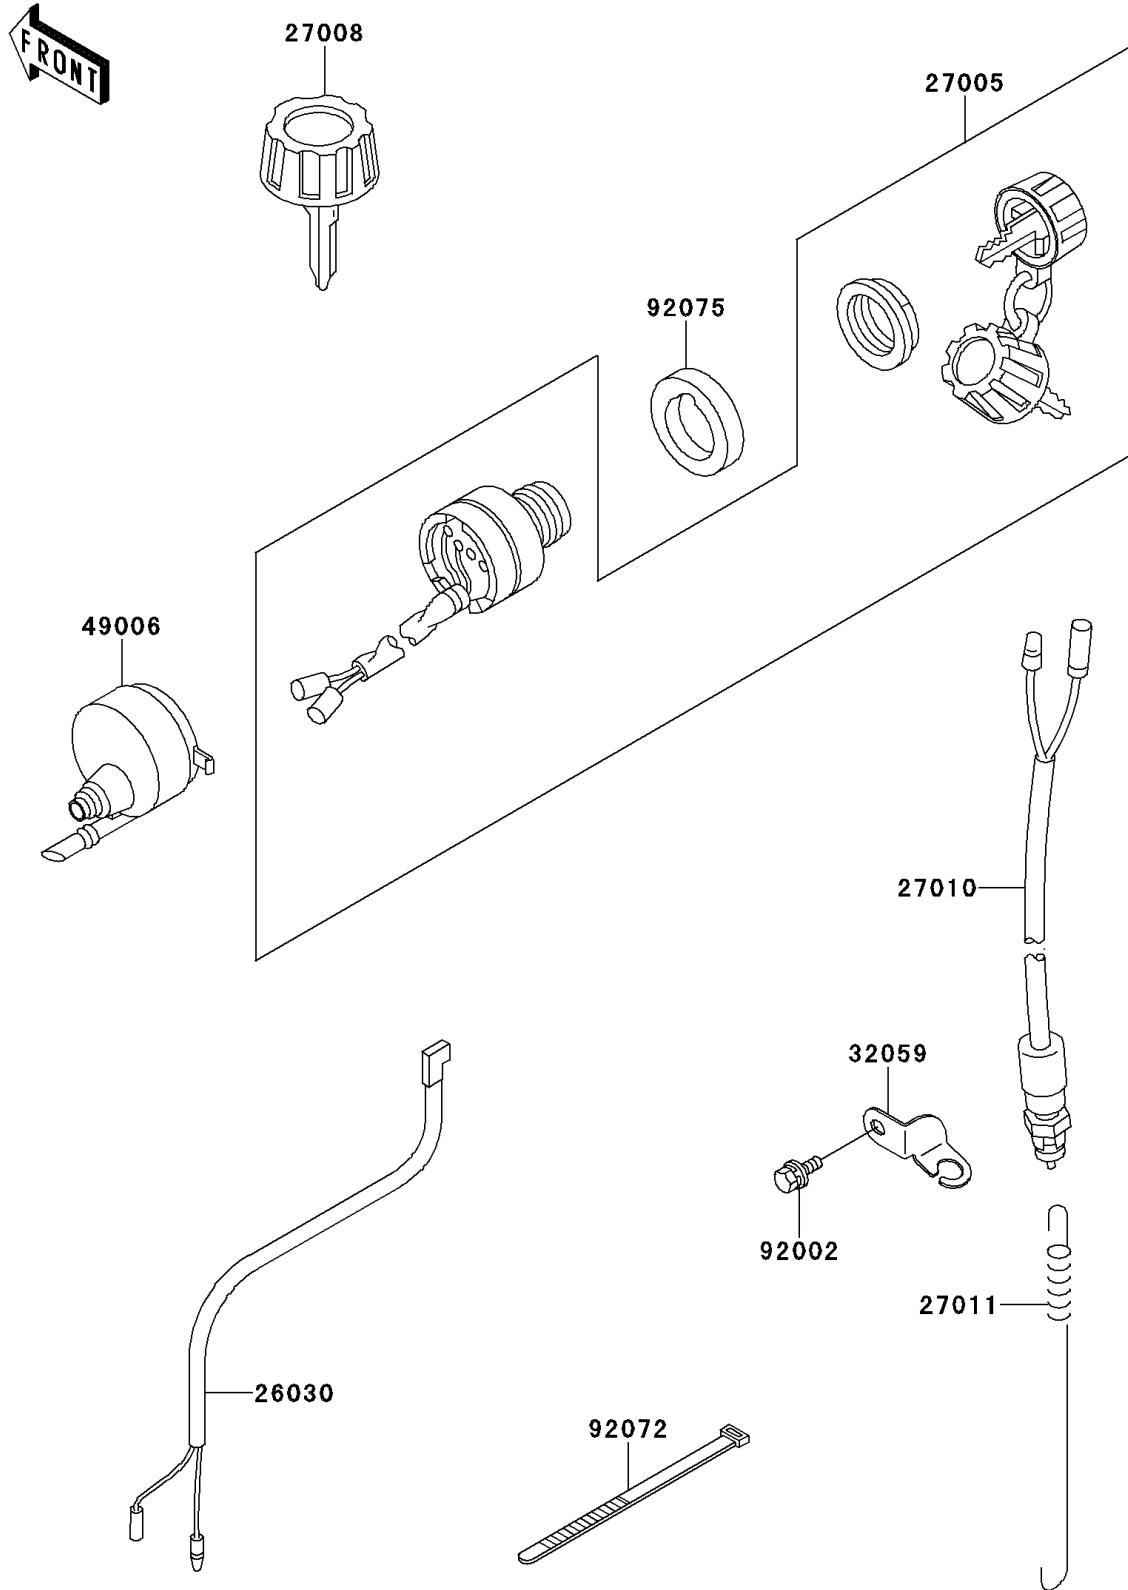

2000 Mojave 250 PARTS DIAGRAM

Ignition Switch

F2770

2000 Mojave 250 PARTS LIST

Ignition Switch

ITEM NAME	PART NUMBER	QUANTITY
HARNESS (Ref # 26030)	26030-1058	1
SWITCH-ASSY-IGNITION (Ref # 27005)	27005-1119	1
KEY-LOCK,BLANK (Ref # 27008)	27008-1131	1
SWITCH,BRAKE LAMP (Ref # 27010)	27010-025	1
SPRING,SWITCH (Ref # 27011)	27011-014	1
BRACKET-SWITCH,REAR BRAKE (Ref # 32059)	32059-1108	1
BOOT,IGNITION SWITCH (Ref # 49006)	49006-1207	1
BOLT,8X16 (Ref # 92002)	92002-1239	1
BAND,L=188 (Ref # 92072)	92072-1239	3
DAMPER (Ref # 92075)	92075-1842	1