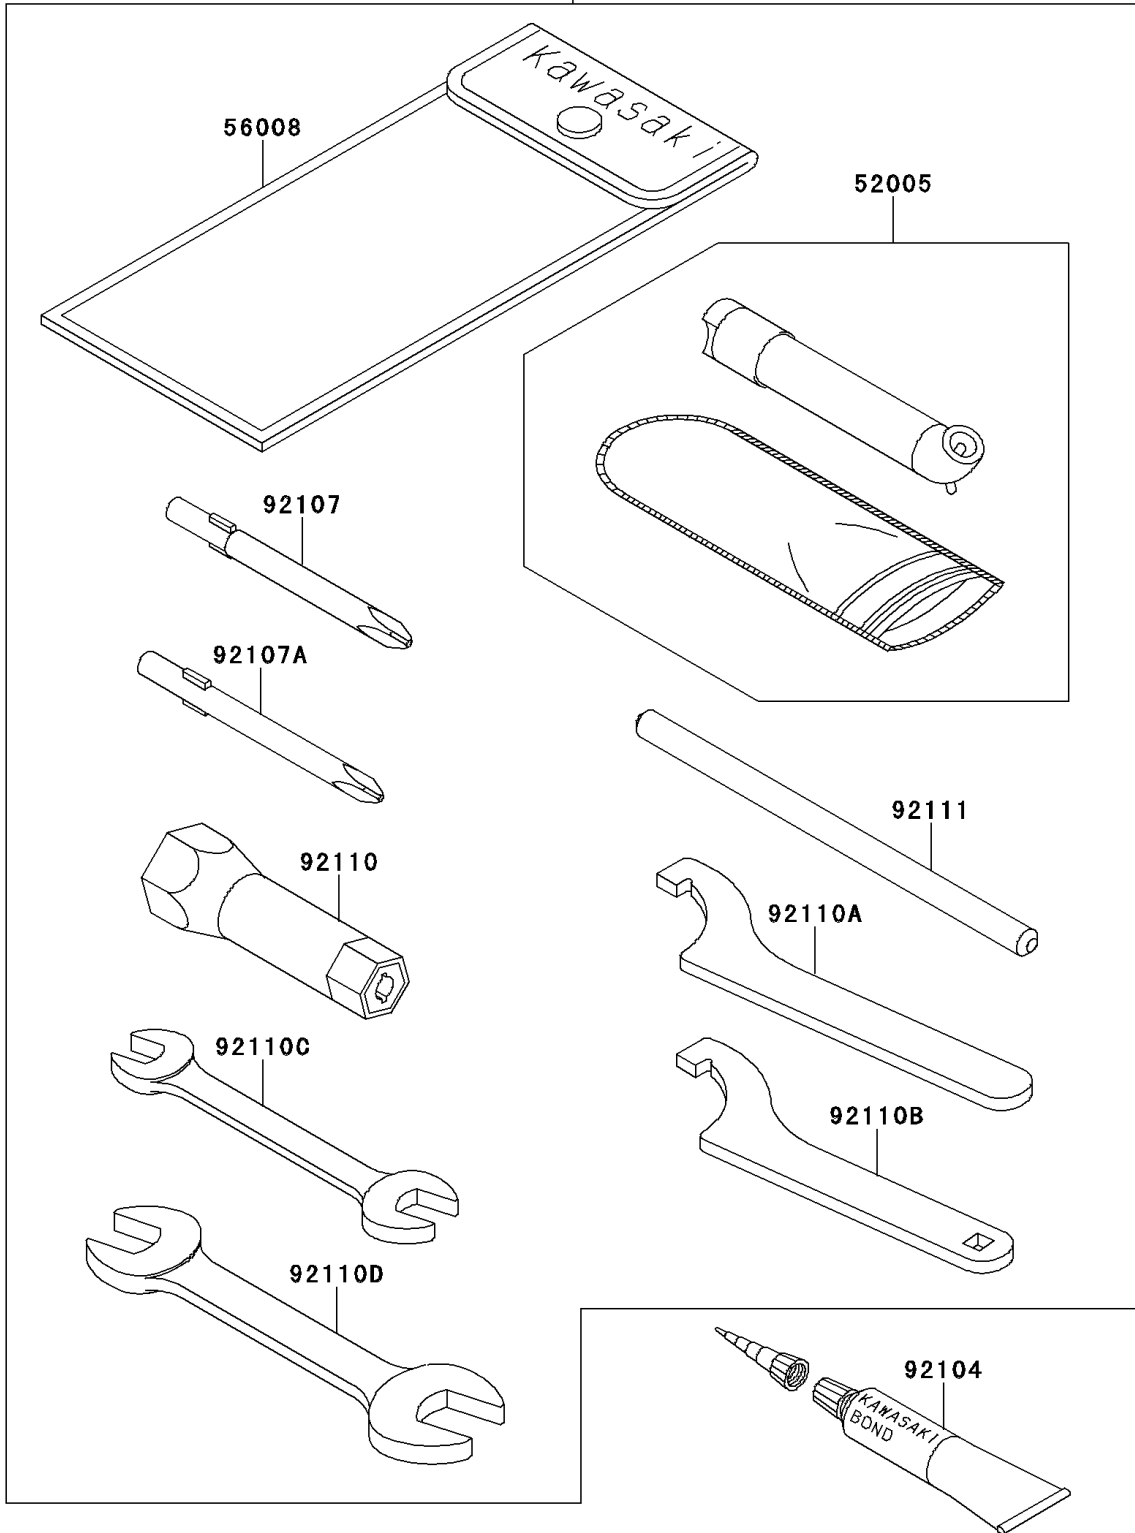

1996 Mojave 250 PARTS DIAGRAM

Owner's Tools

56007

F2810

1996 Mojave 250 PARTS LIST

Owner's Tools

ITEM NAME	PART NUMBER	QUANTITY
GAUGE,AIR (Ref # 52005)	52005-1082	1
TOOLKIT (Ref # 56007)	56007-1326	1
BAG,TOOL (Ref # 56008)	56008-1007	1
GASKET-LIQUID,TUBE,100G,SILVER (Ref # 92104)	92104-002	1
TOOL-DRIVER,#3PHILLIPS (Ref # 92107)	92107-005	1
TOOL-DRIVER,#2PHILLIPS (Ref # 92107A)	92107-1053	1
TOOL-WRENCH,BOX,18MM (Ref # 92110)	92110-1111	1
TOOL-WRENCH,HOOK (Ref # 92110A)	92110-1143	1
TOOL-WRENCH,HOOK (Ref # 92110B)	92110-1144	1
TOOL-WRENCH,OPEN END,10X12 (Ref # 92110C)	92110-1152	1
TOOL-WRENCH,OPEN END,14X17 (Ref # 92110D)	92110-1153	1
TOOL-BAR,8X150 (Ref # 92111)	92111-1053	1