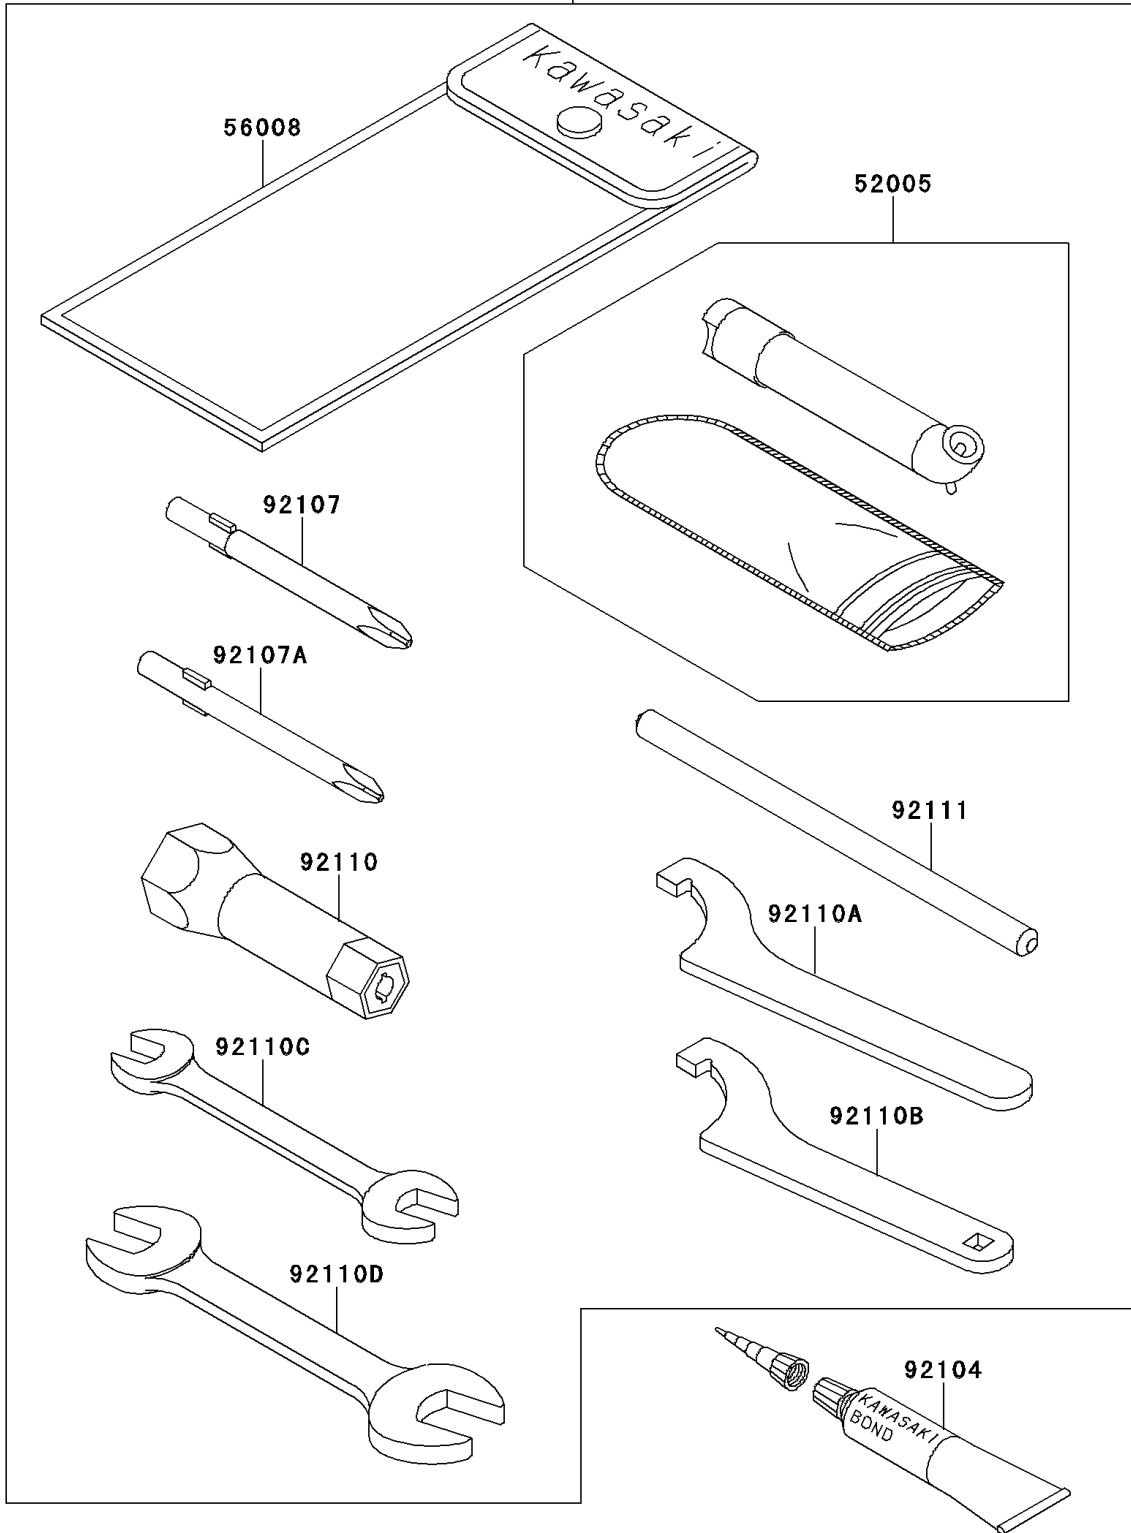

1996 Mojave 250 PARTS DIAGRAM

Owner's Tools

56007

F2810

1996 Mojave 250 PARTS LIST

Owner's Tools

ITEM NAME	PART NUMBER	QUANTITY
GAUGE,AIR (Ref # 52005)	52005-1082	1
TOOLKIT (Ref # 56007)	56007-1326	1
BAG,TOOL (Ref # 56008)	56008-1007	1
GASKET-LIQUID,TUBE,100G,SILVER (Ref # 92104)	92104-002	1
TOOL-DRIVER,#3PHILLIPS (Ref # 92107)	92107-005	1
TOOL-DRIVER,#2PHILLIPS (Ref # 92107A)	92107-1053	1
TOOL-WRENCH,BOX,18MM (Ref # 92110)	92110-1111	1
TOOL-WRENCH,HOOK (Ref # 92110A)	92110-1143	1
TOOL-WRENCH,HOOK (Ref # 92110B)	92110-1144	1
TOOL-WRENCH,OPEN END,10X12 (Ref # 92110C)	92110-1152	1
TOOL-WRENCH,OPEN END,14X17 (Ref # 92110D)	92110-1153	1
TOOL-BAR,8X150 (Ref # 92111)	92111-1053	1