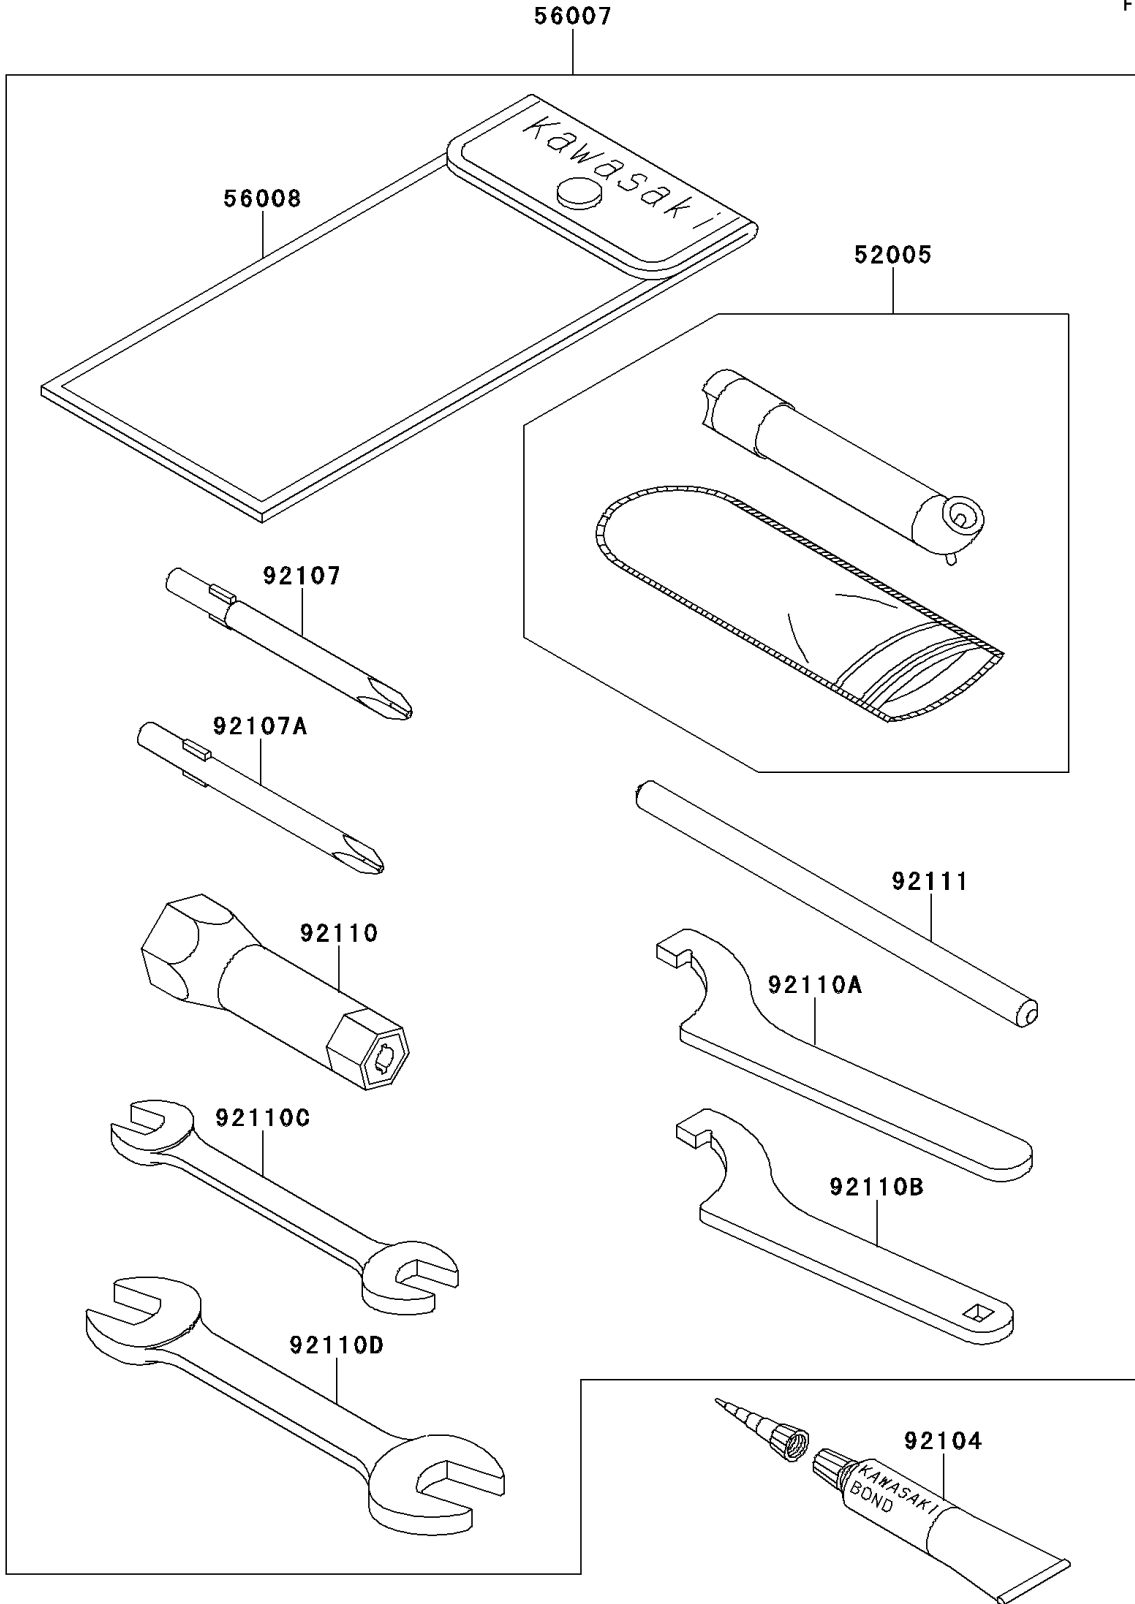

1998 Mojave 250 PARTS DIAGRAM

Owner's Tools

F2810

1998 Mojave 250 PARTS LIST

Owner's Tools

ITEM NAME	PART NUMBER	QUANTITY
GAUGE,AIR (Ref # 52005)	52005-1082	1
TOOLKIT (Ref # 56007)	56007-1326	1
BAG,TOOL (Ref # 56008)	56008-1007	1
GASKET-LIQUID,TUBE,100G,SILVER (Ref # 92104)	92104-002	1
TOOL-DRIVER,#3PHILLIPS (Ref # 92107)	92107-005	1
TOOL-DRIVER,#2PHILLIPS (Ref # 92107A)	92107-1053	1
TOOL-WRENCH,BOX,18MM (Ref # 92110)	92110-1111	1
TOOL-WRENCH,HOOK (Ref # 92110A)	92110-1143	1
TOOL-WRENCH,HOOK (Ref # 92110B)	92110-1144	1
TOOL-WRENCH,OPEN END,10X12 (Ref # 92110C)	92110-1152	1
TOOL-WRENCH,OPEN END,14X17 (Ref # 92110D)	92110-1153	1
TOOL-BAR,8X150 (Ref # 92111)	92111-1053	1