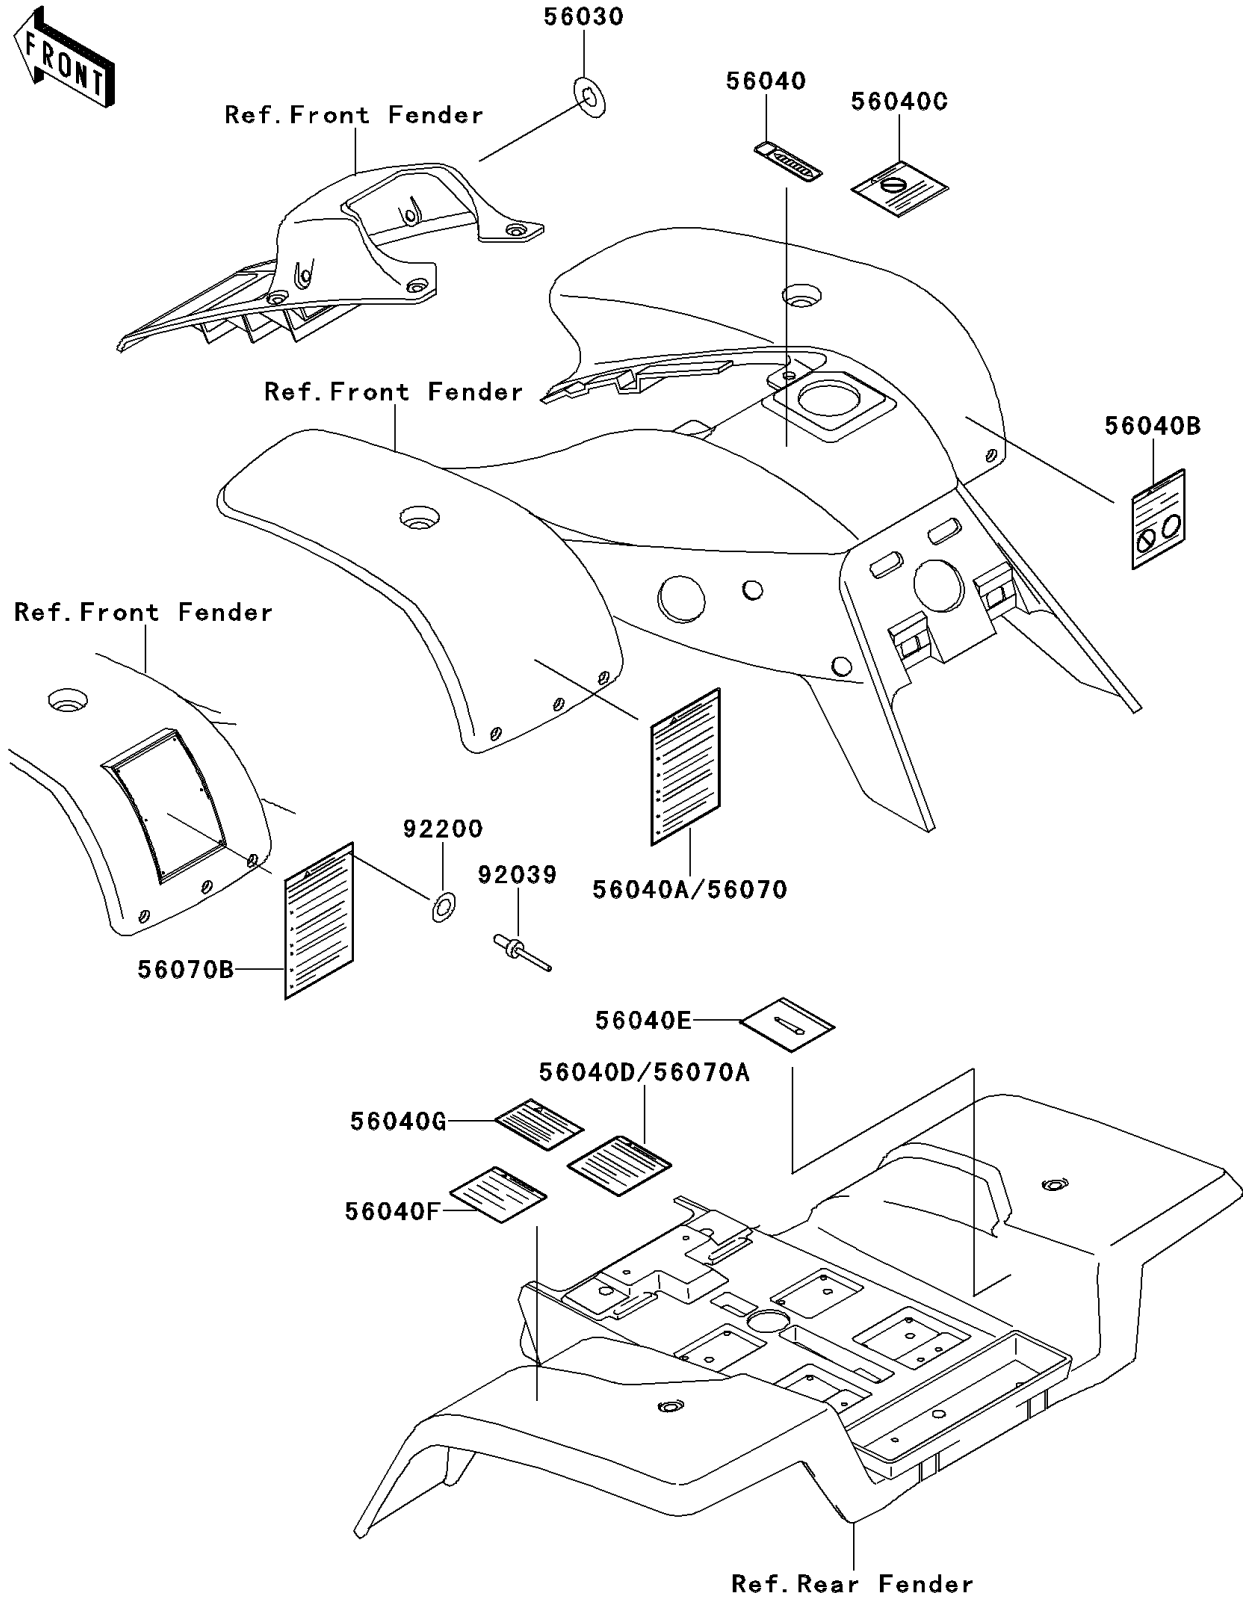

1996 Mojave 250 PARTS DIAGRAM

Labels

F2860

1996 Mojave 250 PARTS LIST

Labels

ITEM NAME	PART NUMBER	QUANTITY
LABEL,IGNITION SWITCH (Ref # 56030)	56030-1086	1
LABEL-WARNING,SHIFT PATTERN (Ref # 56040)	56040-1201	1
LABEL-WARNING,SERIOUS INJURY (Ref # 56040A)	56040-1256	1
LABEL-WARNING,TRANSPORT (Ref # 56040B)	56040-1261	1
LABEL-WARNING,UNDER 16 (Ref # 56040C)	56040-1276	1
LABEL-WARNING,NO PASSENGER (Ref # 56040D)	56040-1277	1
LABEL-WARNING,CHAIN SLACK (Ref # 56040E)	56040-1289	1
LABEL-WARNING,TIRE PRESSURE (Ref # 56040F)	56040-1290	1
LABEL-WARNING,MAX VEHICLE LOAD (Ref # 56040G)	56040-1291	1