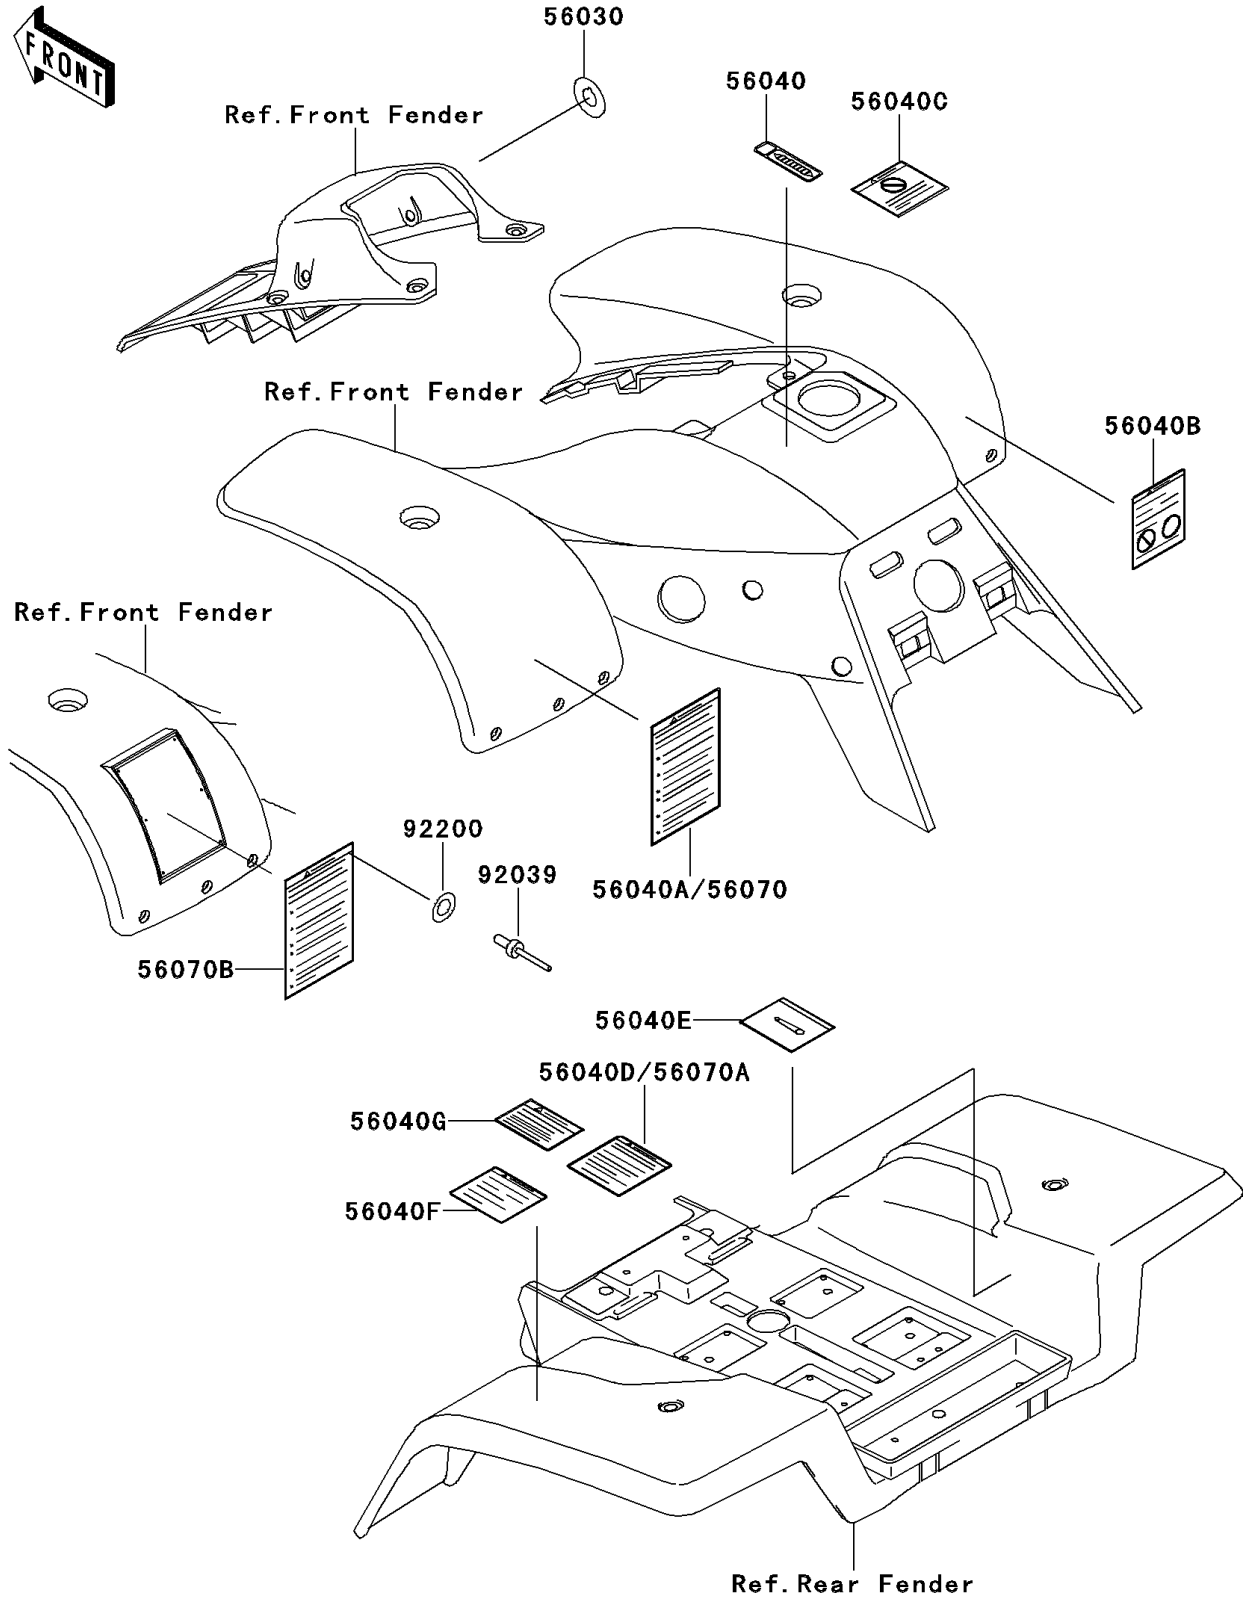

1997 Mojave 250 PARTS DIAGRAM

Labels

F2860

1997 Mojave 250 PARTS LIST

Labels

ITEM NAME	PART NUMBER	QUANTITY
LABEL,IGNITION SWITCH (Ref # 56030)	56030-1086	1
LABEL-WARNING,SHIFT PATTERN (Ref # 56040)	56040-1201	1
LABEL-WARNING,SERIOUS INJURY (Ref # 56040A)	56040-1256	1
LABEL-WARNING,TRANSPORT (Ref # 56040B)	56040-1261	1
LABEL-WARNING,UNDER 16 (Ref # 56040C)	56040-1276	1
LABEL-WARNING,NO PASSENGER (Ref # 56040D)	56040-1277	1
LABEL-WARNING,CHAIN SLACK (Ref # 56040E)	56040-1289	1
LABEL-WARNING,TIRE PRESSURE (Ref # 56040F)	56040-1290	1
LABEL-WARNING,MAX VEHICLE LOAD (Ref # 56040G)	56040-1291	1