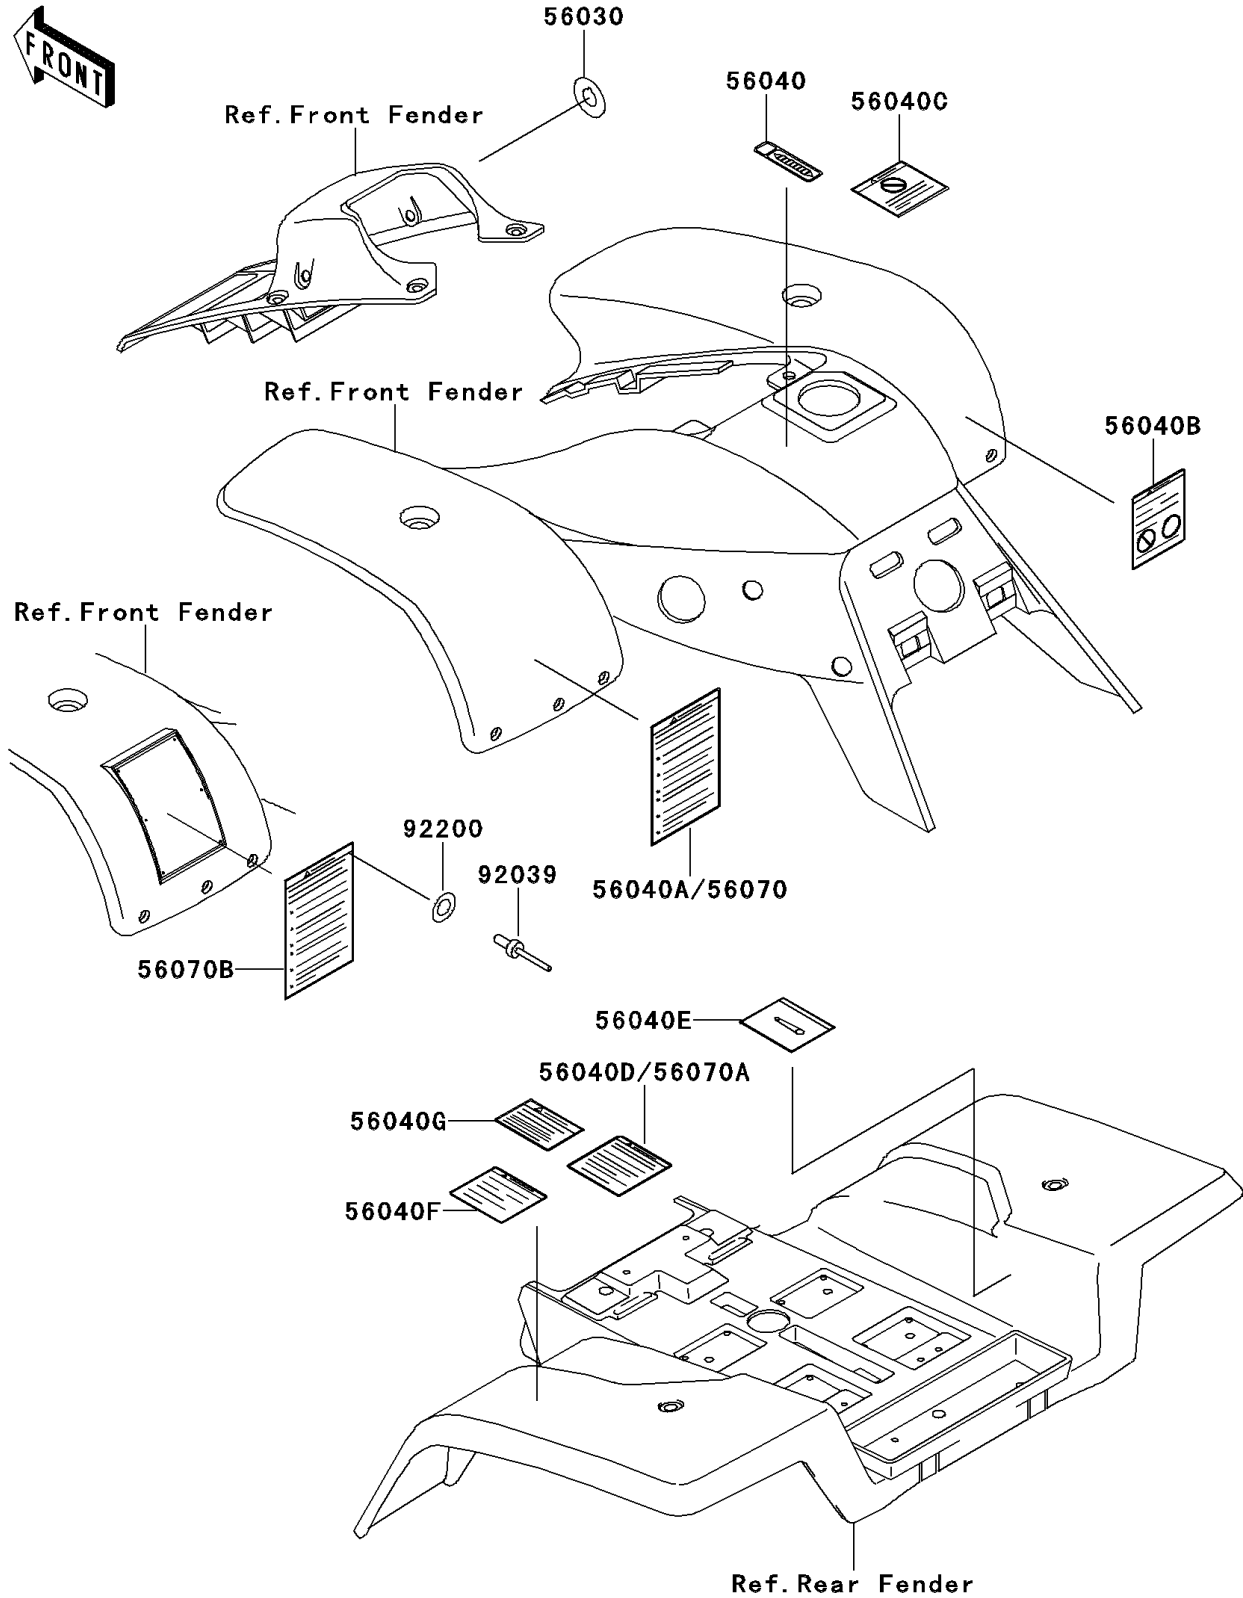

# 1998 Mojave 250 PARTS DIAGRAM

Labels

F2860

# 1998 Mojave 250 PARTS LIST

## Labels

ITEM NAME	PART NUMBER	QUANTITY
LABEL,IGNITION SWITCH (Ref # 56030)	56030-1086	1
LABEL-WARNING,SHIFT PATTERN (Ref # 56040)	56040-1201	1
LABEL-WARNING,TRANSPORT (Ref # 56040B)	56040-1261	1
LABEL-WARNING,UNDER 16 (Ref # 56040C)	56040-1276	1
LABEL-WARNING,CHAIN SLACK (Ref # 56040E)	56040-1289	1
LABEL-WARNING,TIRE PRESSURE (Ref # 56040F)	56040-1290	1
LABEL-WARNING,MAX VEHICLE LOAD (Ref # 56040G)	56040-1291	1
LABEL-WARNING,NO PASSENGER (Ref # 56070)	56070-1140	1
LABEL-WARNING,NO PASSENGER (Ref # 56070A)	56070-1141	1