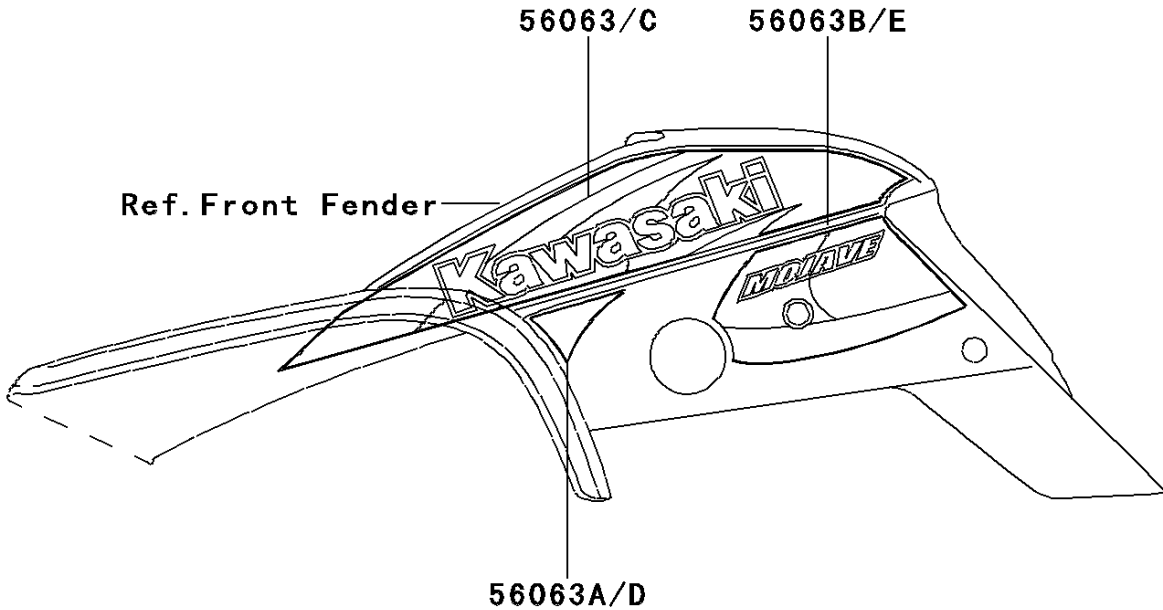

# 2000 Mojave 250 PARTS DIAGRAM

Decals(KSF250-A14)

F2861B

## 2000 Mojave 250 PARTS LIST

Decals(KSF250-A14)

ITEM NAME	PART NUMBER	QUANTITY
MARK,FR FENDER COVER,KAWASAKI (Ref # 56052)	56052-1099	1
PATTERN,FR FENDER,UPP,LH (Ref # 56063)	56063-1108	1
PATTERN,FR FENDER,FR,LH (Ref # 56063A)	56063-1109	1
PATTERN,FR FENDER,RR,LH (Ref # 56063B)	56063-1110	1
PATTERN,FR FENDER,UPP,RH (Ref # 56063C)	56063-1111	1
PATTERN,FR FENDER,FR,RH (Ref # 56063D)	56063-1112	1
PATTERN,FR FENDER,RR,RH (Ref # 56063E)	56063-1113	1