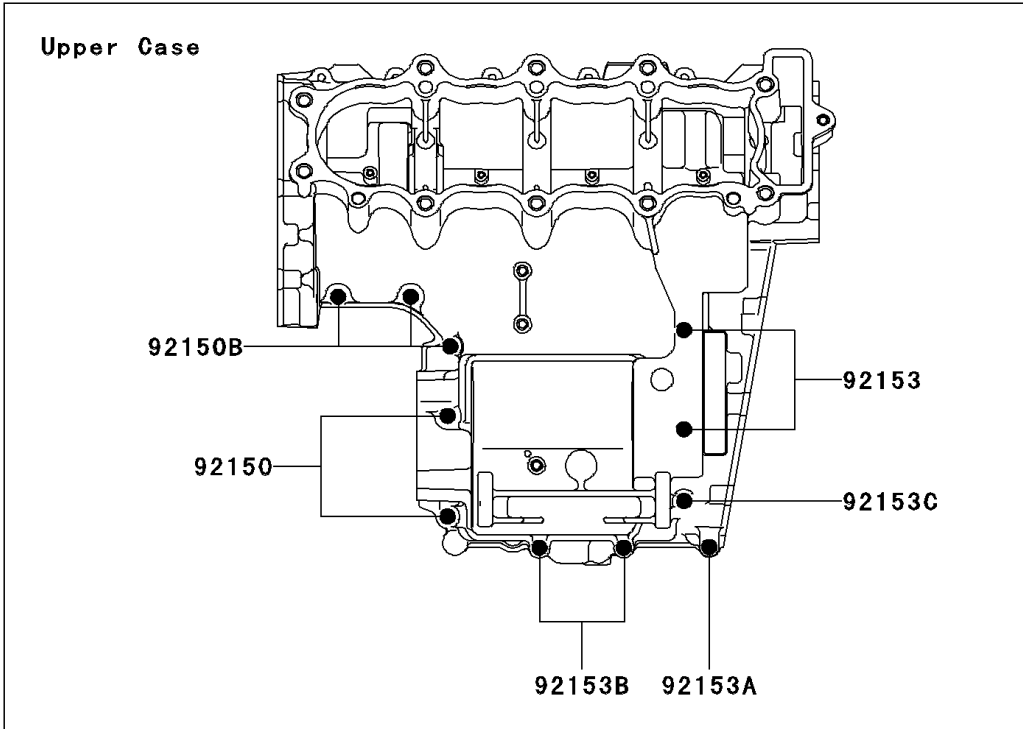

2007 ZZR600 PARTS DIAGRAM

Crankcase Bolt Pattern

E1412

2007 ZZR600 PARTS LIST

Crankcase Bolt Pattern

ITEM NAME	PART NUMBER	QUANTITY
BOLT-FLANGED,6X75 (Ref # 130)	130P0675	2
BOLT,7X70 (Ref # 92150)	92150-1250	2
BOLT,6X38 (Ref # 92150A)	92150-1301	6
BOLT,6X35 (Ref # 92150B)	92150-1547	3
BOLT,8X99 (Ref # 92150C)	92150-1856	4
BOLT,8X76 (Ref # 92150D)	92150-1857	6
BOLT,6X95 (Ref # 92153)	92153-0329	2
BOLT,6X50,WHITE (Ref # 92153A)	92153-0925	1
BOLT,6X65,WHITE (Ref # 92153B)	92153-0926	2
BOLT,6X85,WHITE (Ref # 92153C)	92153-0927	1