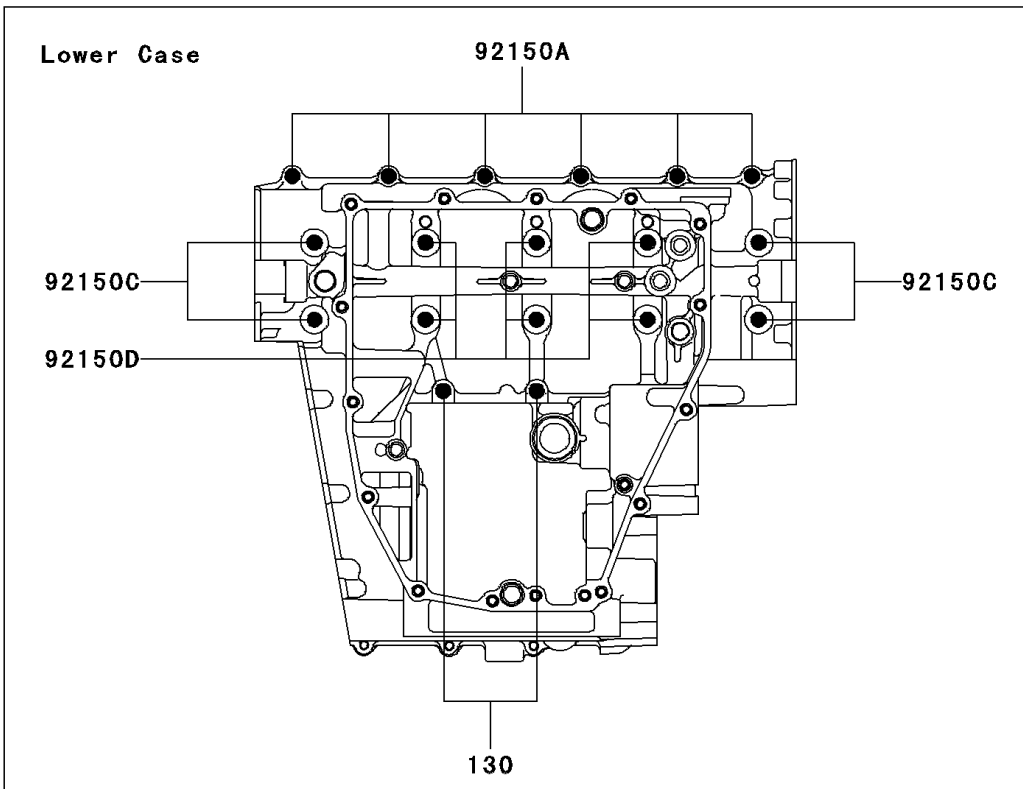

2007 ZZR600 PARTS DIAGRAM

Crankcase Bolt Pattern

E1412

2007 ZZR600 PARTS LIST

Crankcase Bolt Pattern

ITEM NAME	PART NUMBER	QUANTITY
BOLT-FLANGED,6X75 (Ref # 130)	130P0675	2
BOLT,7X70 (Ref # 92150)	92150-1250	2
BOLT,6X38 (Ref # 92150A)	92150-1301	6
BOLT,6X35 (Ref # 92150B)	92150-1547	3
BOLT,8X99 (Ref # 92150C)	92150-1856	4
BOLT,8X76 (Ref # 92150D)	92150-1857	6
BOLT,6X95 (Ref # 92153)	92153-0329	2
BOLT,6X50,WHITE (Ref # 92153A)	92153-0925	1
BOLT,6X65,WHITE (Ref # 92153B)	92153-0926	2
BOLT,6X85,WHITE (Ref # 92153C)	92153-0927	1