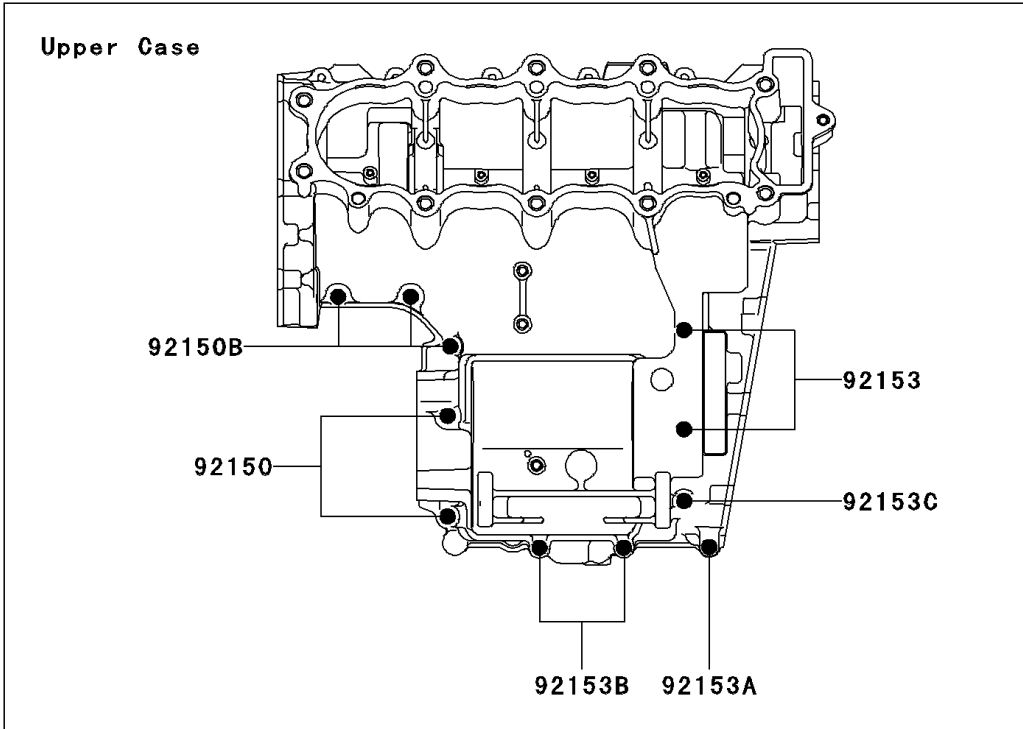

2008 ZZR® 600 PARTS DIAGRAM

Crankcase Bolt Pattern

E1412

2008 ZZR® 600 PARTS LIST

Crankcase Bolt Pattern

| ITEM NAME | PART NUMBER | QUANTITY |
|--------------------------------|-------------|----------|
| BOLT-FLANGED,6X75 (Ref # 130) | 130P0675 | 2 |
| BOLT,7X70 (Ref # 92150) | 92150-1250 | 2 |
| BOLT,6X38 (Ref # 92150A) | 92150-1301 | 6 |
| BOLT,6X35 (Ref # 92150B) | 92150-1547 | 3 |
| BOLT,8X99 (Ref # 92150C) | 92150-1856 | 4 |
| BOLT,8X76 (Ref # 92150D) | 92150-1857 | 6 |
| BOLT,6X95 (Ref # 92153) | 92153-0329 | 2 |
| BOLT,6X50,WHITE (Ref # 92153A) | 92153-0925 | 1 |
| BOLT,6X65,WHITE (Ref # 92153B) | 92153-0926 | 2 |
| BOLT,6X85,WHITE (Ref # 92153C) | 92153-0927 | 1 |