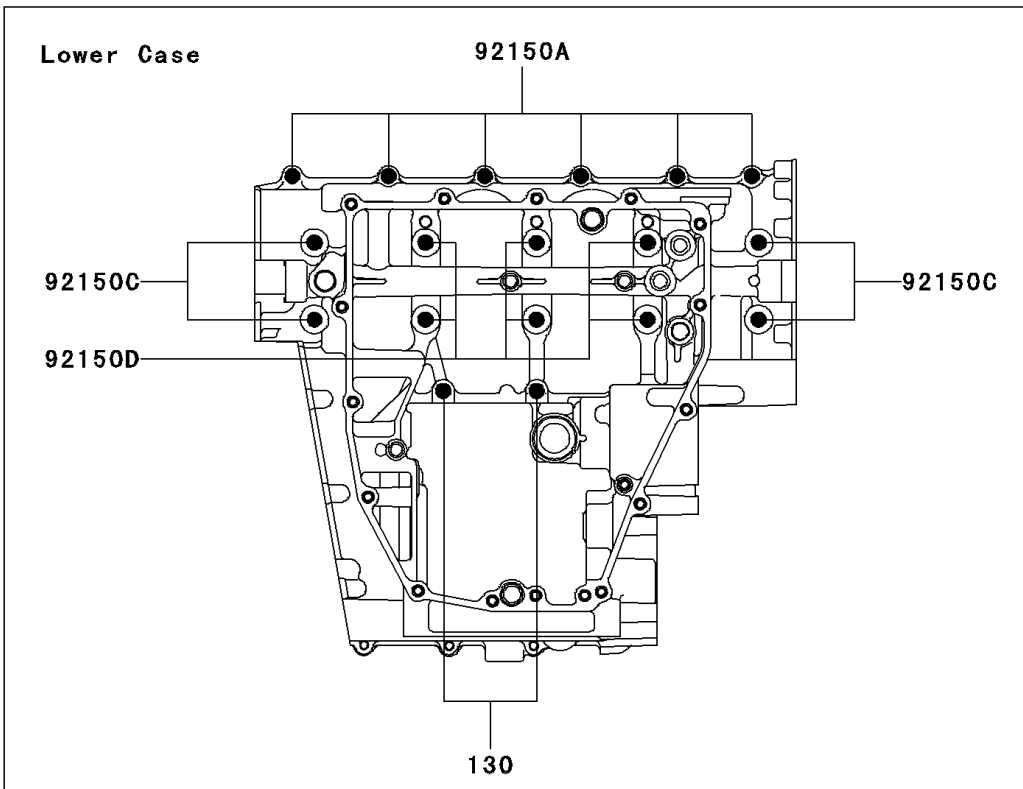

2008 ZZR® 600 PARTS DIAGRAM

Crankcase Bolt Pattern

E1412

2008 ZZR® 600 PARTS LIST

Crankcase Bolt Pattern

| ITEM NAME | PART NUMBER | QUANTITY |
|--------------------------------|-------------|----------|
| BOLT-FLANGED,6X75 (Ref # 130) | 130P0675 | 2 |
| BOLT,7X70 (Ref # 92150) | 92150-1250 | 2 |
| BOLT,6X38 (Ref # 92150A) | 92150-1301 | 6 |
| BOLT,6X35 (Ref # 92150B) | 92150-1547 | 3 |
| BOLT,8X99 (Ref # 92150C) | 92150-1856 | 4 |
| BOLT,8X76 (Ref # 92150D) | 92150-1857 | 6 |
| BOLT,6X95 (Ref # 92153) | 92153-0329 | 2 |
| BOLT,6X50,WHITE (Ref # 92153A) | 92153-0925 | 1 |
| BOLT,6X65,WHITE (Ref # 92153B) | 92153-0926 | 2 |
| BOLT,6X85,WHITE (Ref # 92153C) | 92153-0927 | 1 |