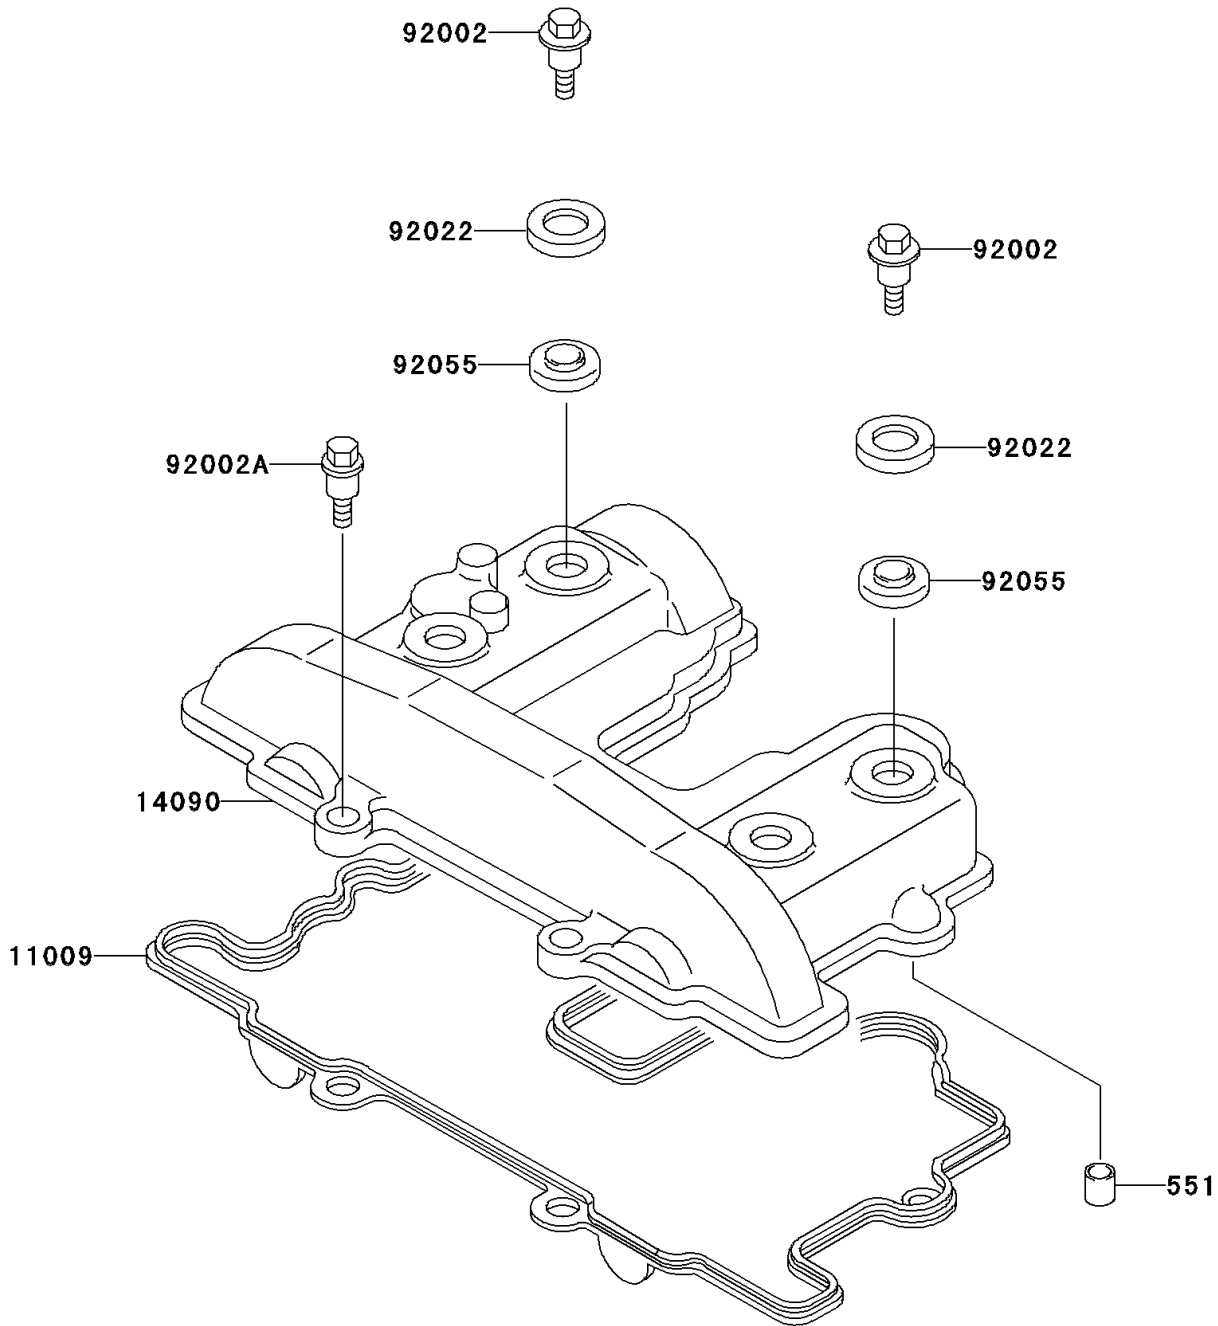

# 2001 Mojave 250 PARTS DIAGRAM

Cylinder Head Cover

E1112

## 2001 Mojave 250 PARTS LIST

### Cylinder Head Cover

ITEM NAME	PART NUMBER	QUANTITY
PIN-DOWEL (Ref # 551)	551A1016	2
GASKET,HEAD COVER (Ref # 11009)	11009-1607	1
COVER,CYLINDER HEAD (Ref # 14090)	14090-1759	1
BOLT,L=20.5 (Ref # 92002)	92002-1327	4
BOLT,L=21 (Ref # 92002A)	92002-1382	2
WASHER,HEAD COVER BOLT (Ref # 92022)	92022-1487	4
RING-O,HEAD COVER BOLT (Ref # 92055)	92055-1225	4