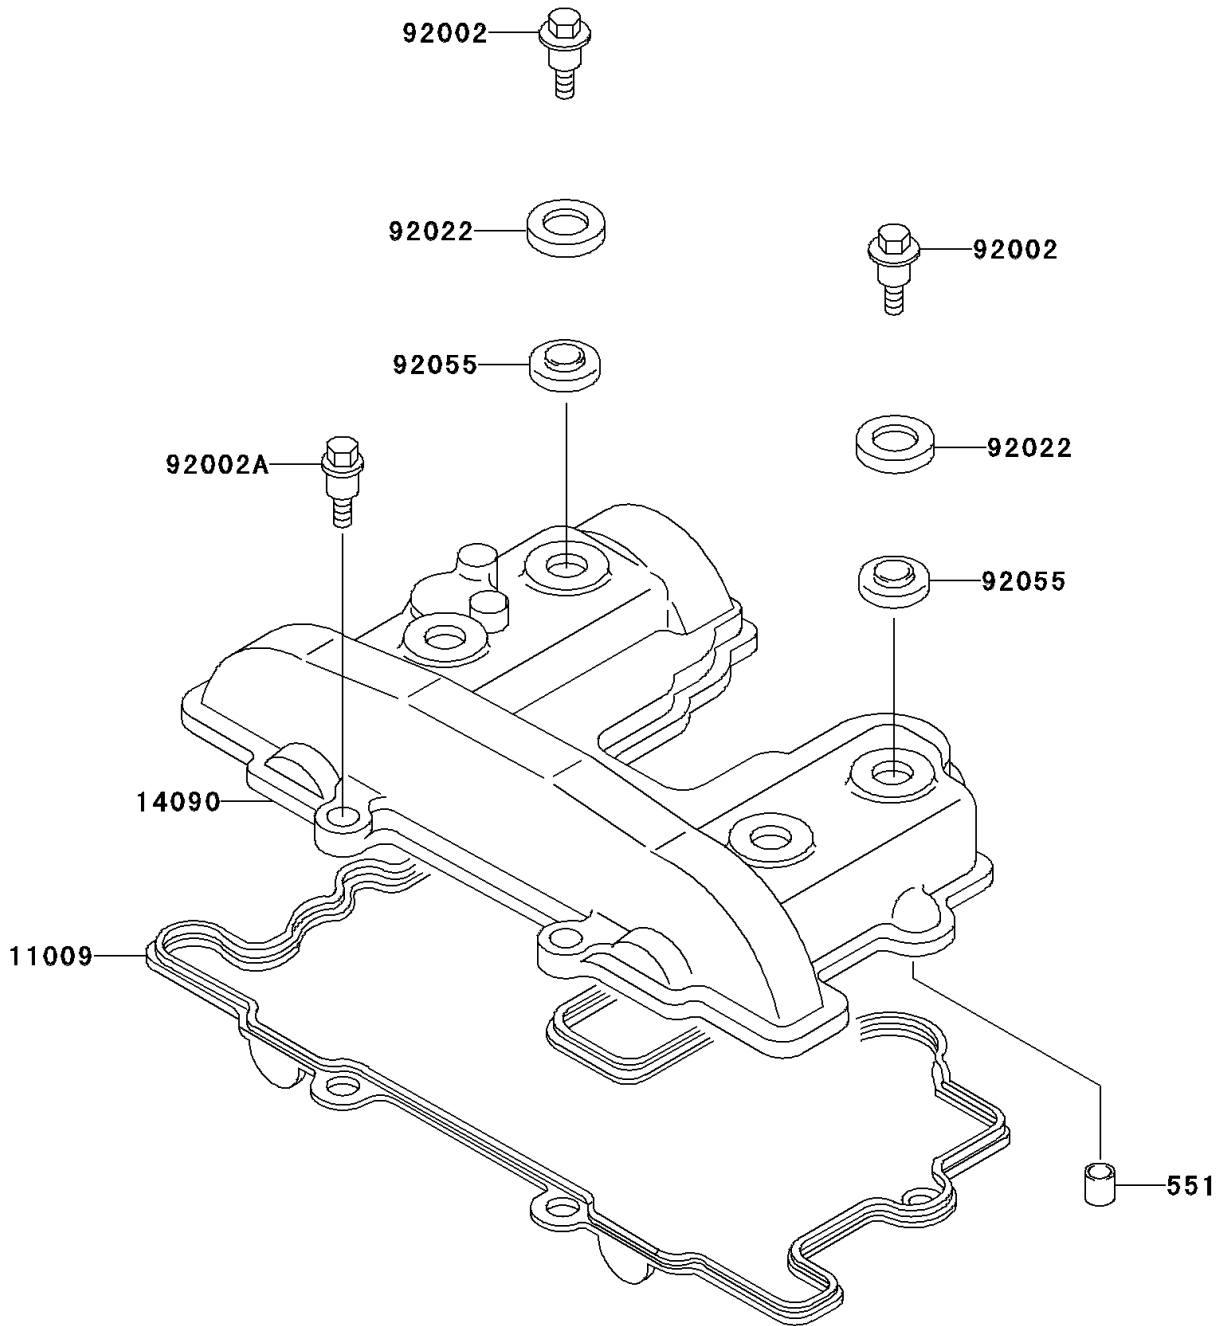

2003 Mojave 250 PARTS DIAGRAM

Cylinder Head Cover

E1112

2003 Mojave 250 PARTS LIST

Cylinder Head Cover

ITEM NAME	PART NUMBER	QUANTITY
PIN-DOWEL (Ref # 551)	551A1016	2
GASKET,HEAD COVER (Ref # 11009)	11009-1607	1
COVER,CYLINDER HEAD (Ref # 14090)	14090-1759	1
BOLT,L=20.5 (Ref # 92002)	92002-1327	4
BOLT,L=21 (Ref # 92002A)	92002-1382	2
WASHER,HEAD COVER BOLT (Ref # 92022)	92022-1487	4
RING-O,HEAD COVER BOLT (Ref # 92055)	92055-1225	4