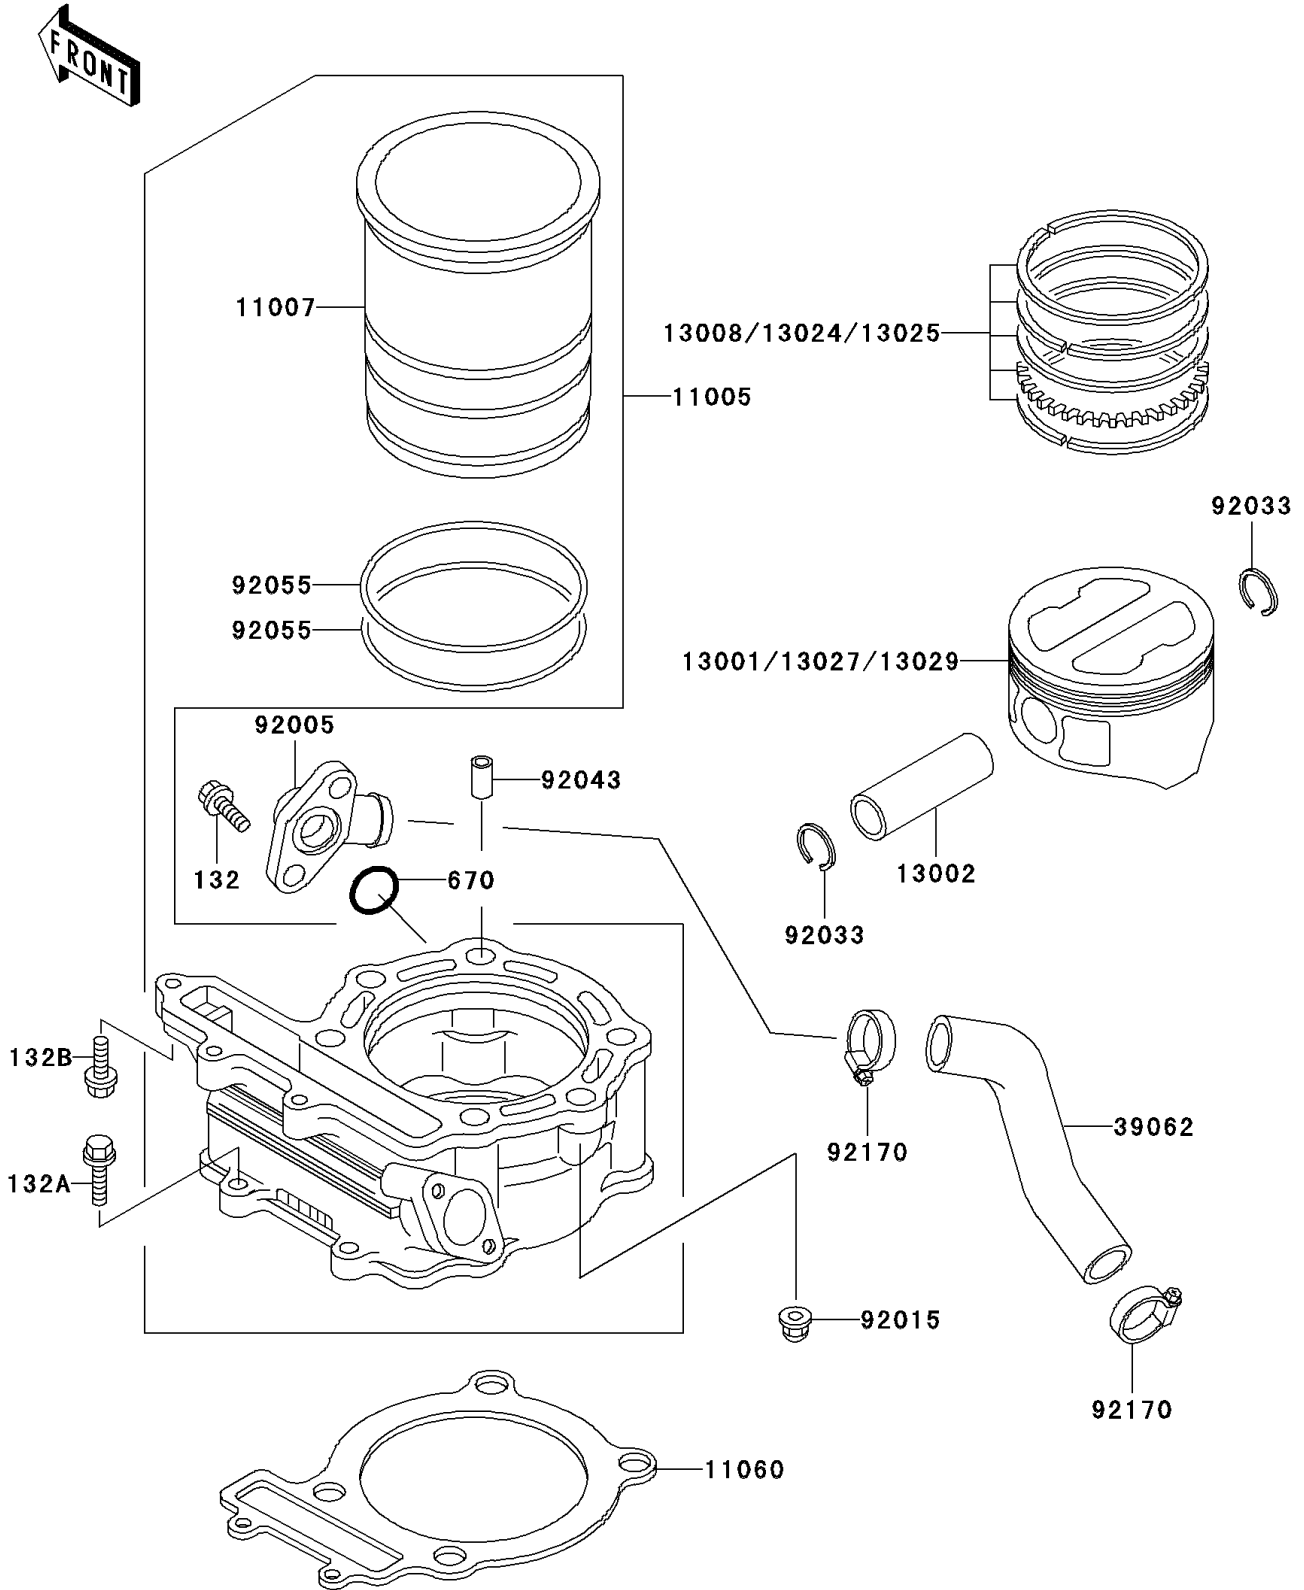

# 2001 Mojave 250 PARTS DIAGRAM

Cylinder/Piston(s)

E1120

## 2001 Mojave 250 PARTS LIST

Cylinder/Piston(s)

| ITEM NAME                                 | PART NUMBER | QUANTITY |
|---|-------------|----------|
| BOLT-FLANGED-SMALL (Ref # 132)            | 132J0612    | 2        |
| BOLT-FLANGED-SMALL (Ref # 132A)           | 132J0620    | 2        |
| BOLT-FLANGED-SMALL (Ref # 132B)           | 132J0625    | 1        |
| O RING,18MM (Ref # 670)                   | 670B2018    | 1        |
| CYLINDER-ENGINE (Ref # 11005)             | 11005-1831  | 1        |
| LINER-CYLINDER (Ref # 11007)              | 11007-1070  | 1        |
| GASKET,CYLINDER BASE (Ref # 11060)        | 11060-1125  | 1        |
| PISTON-ENGINE,STD (Ref # 13001)           | 13001-1280  | 1        |
| PIN-PISTON,12X18X57.2 (Ref # 13002)       | 13002-1023  | 1        |
| RING-SET-PISTON,STD (Ref # 13008)         | 13008-1066  | 1        |
| RING-SET-PISTON LL,O/S 1.00 (Ref # 13024) | 13024-1068  | 1        |
| RING-SET-PISTON L,O/S 0.50 (Ref # 13025)  | 13025-1065  | 1        |
| PISTON-ENGINE LL,O/S 1.00 (Ref # 13027)   | 13027-1152  | 1        |
| PISTON-ENGINE L,O/S 0.50 (Ref # 13029)    | 13029-1175  | 1        |
| HOSE-COOLING,PUMP-CYLINDER (Ref # 39062)  | 39062-1193  | 1        |
| FITTING (Ref # 92005)                     | 92005-1279  | 1        |
| NUT,CAP,8MM,BLACK (Ref # 92015)           | 92015-1174  | 2        |
| RING-SNAP (Ref # 92033)                   | 92033-1182  | 2        |
| PIN,10.1X12X14 (Ref # 92043)              | 92043-4009  | 2        |
| RING-O (Ref # 92055)                      | 92055-1247  | 2        |
| CLAMP,COOLING HOSE (Ref # 92170)          | 92170-1033  | 2        |