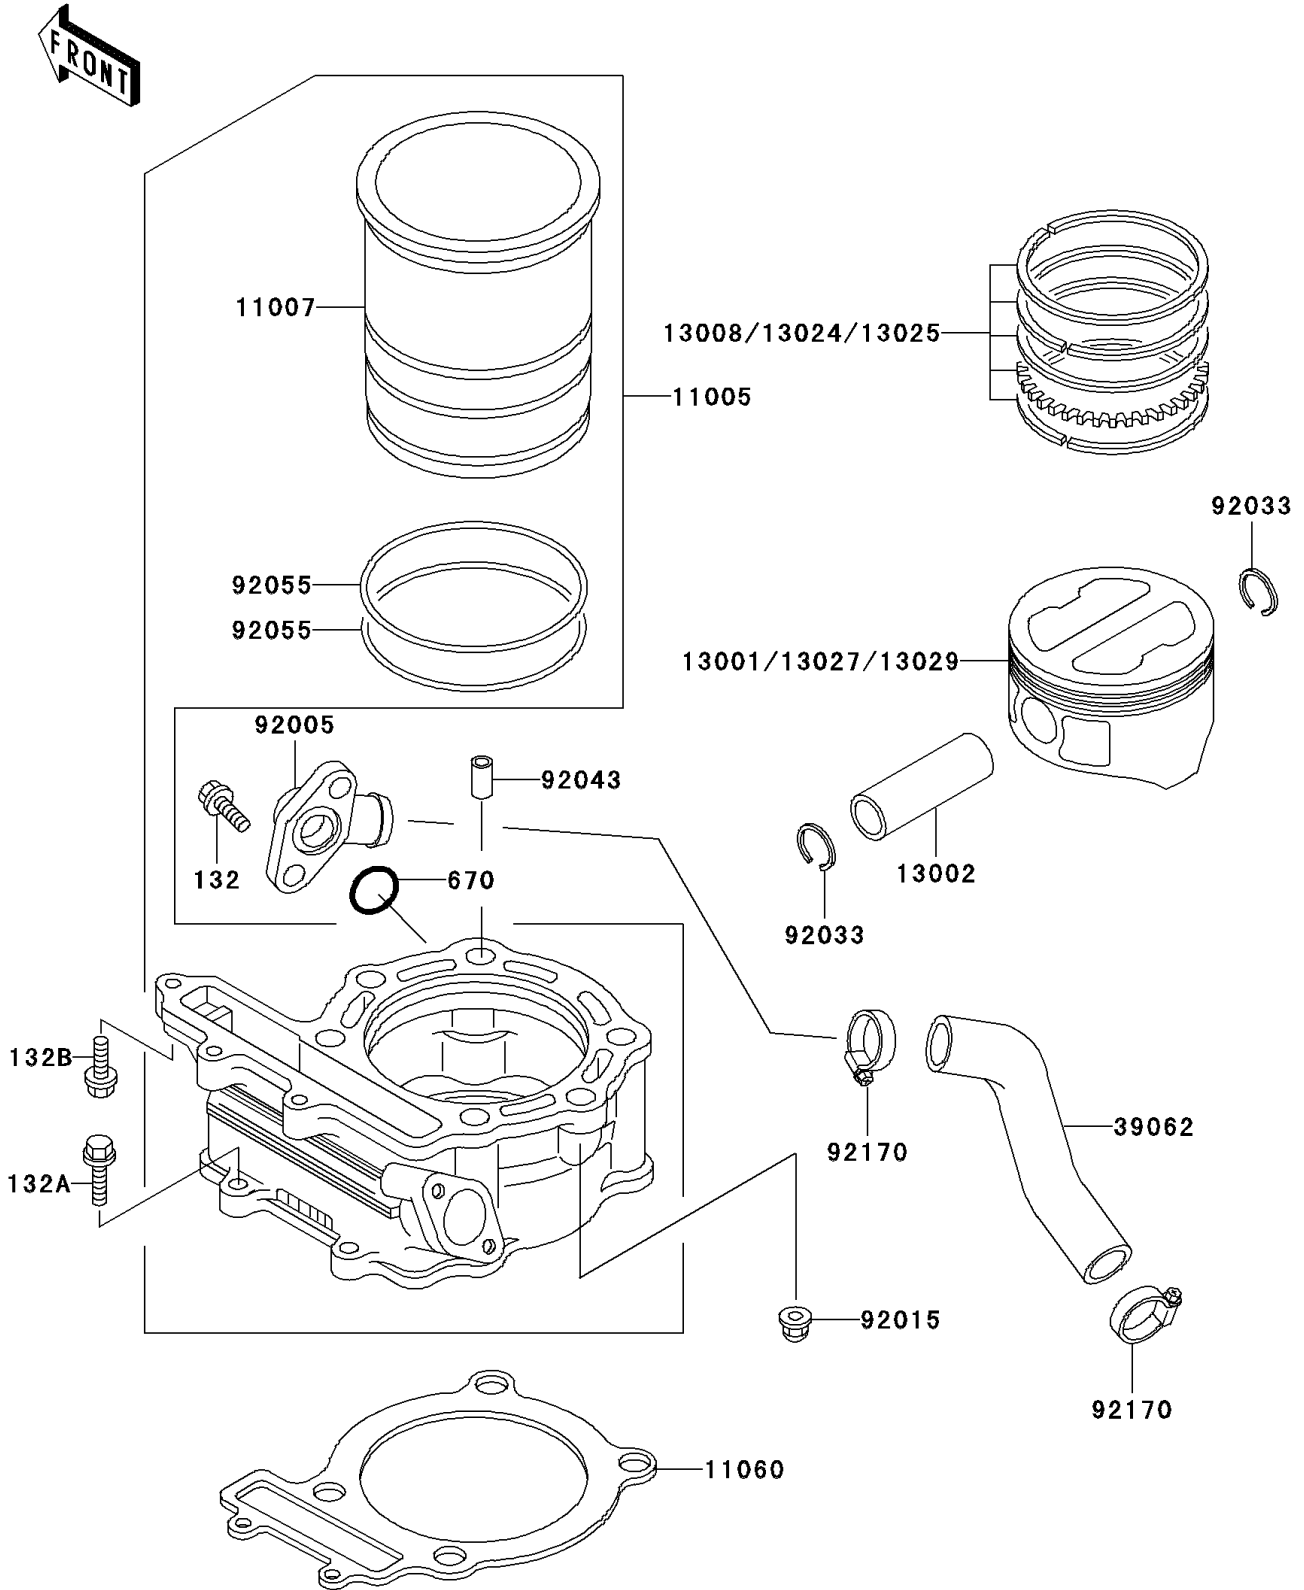

2003 Mojave 250 PARTS DIAGRAM

Cylinder/Piston(s)

E1120

2003 Mojave 250 PARTS LIST

Cylinder/Piston(s)

ITEM NAME	PART NUMBER	QUANTITY
BOLT-FLANGED-SMALL (Ref # 132)	132J0612	2
BOLT-FLANGED-SMALL (Ref # 132A)	132J0620	2
BOLT-FLANGED-SMALL (Ref # 132B)	132J0625	1
O RING,18MM (Ref # 670)	670B2018	1
CYLINDER-ENGINE (Ref # 11005)	11005-1831	1
LINER-CYLINDER (Ref # 11007)	11007-1070	1
GASKET,CYLINDER BASE (Ref # 11060)	11060-1125	1
PISTON-ENGINE,STD (Ref # 13001)	13001-1280	1
PIN-PISTON,12X18X57.2 (Ref # 13002)	13002-1023	1
RING-SET-PISTON,STD (Ref # 13008)	13008-1066	1
RING-SET-PISTON LL,O/S 1.00 (Ref # 13024)	13024-1068	1
RING-SET-PISTON L,O/S 0.50 (Ref # 13025)	13025-1065	1
PISTON-ENGINE LL,O/S 1.00 (Ref # 13027)	13027-1152	1
PISTON-ENGINE L,O/S 0.50 (Ref # 13029)	13029-1175	1
HOSE-COOLING,PUMP-CYLINDER (Ref # 39062)	39062-1193	1
FITTING (Ref # 92005)	92005-1279	1
NUT,CAP,8MM,BLACK (Ref # 92015)	92015-1174	2
RING-SNAP (Ref # 92033)	92033-1182	2
PIN,10.1X12X14 (Ref # 92043)	92043-4009	2
RING-O (Ref # 92055)	92055-1247	2
CLAMP,COOLING HOSE (Ref # 92170)	92170-1033	2