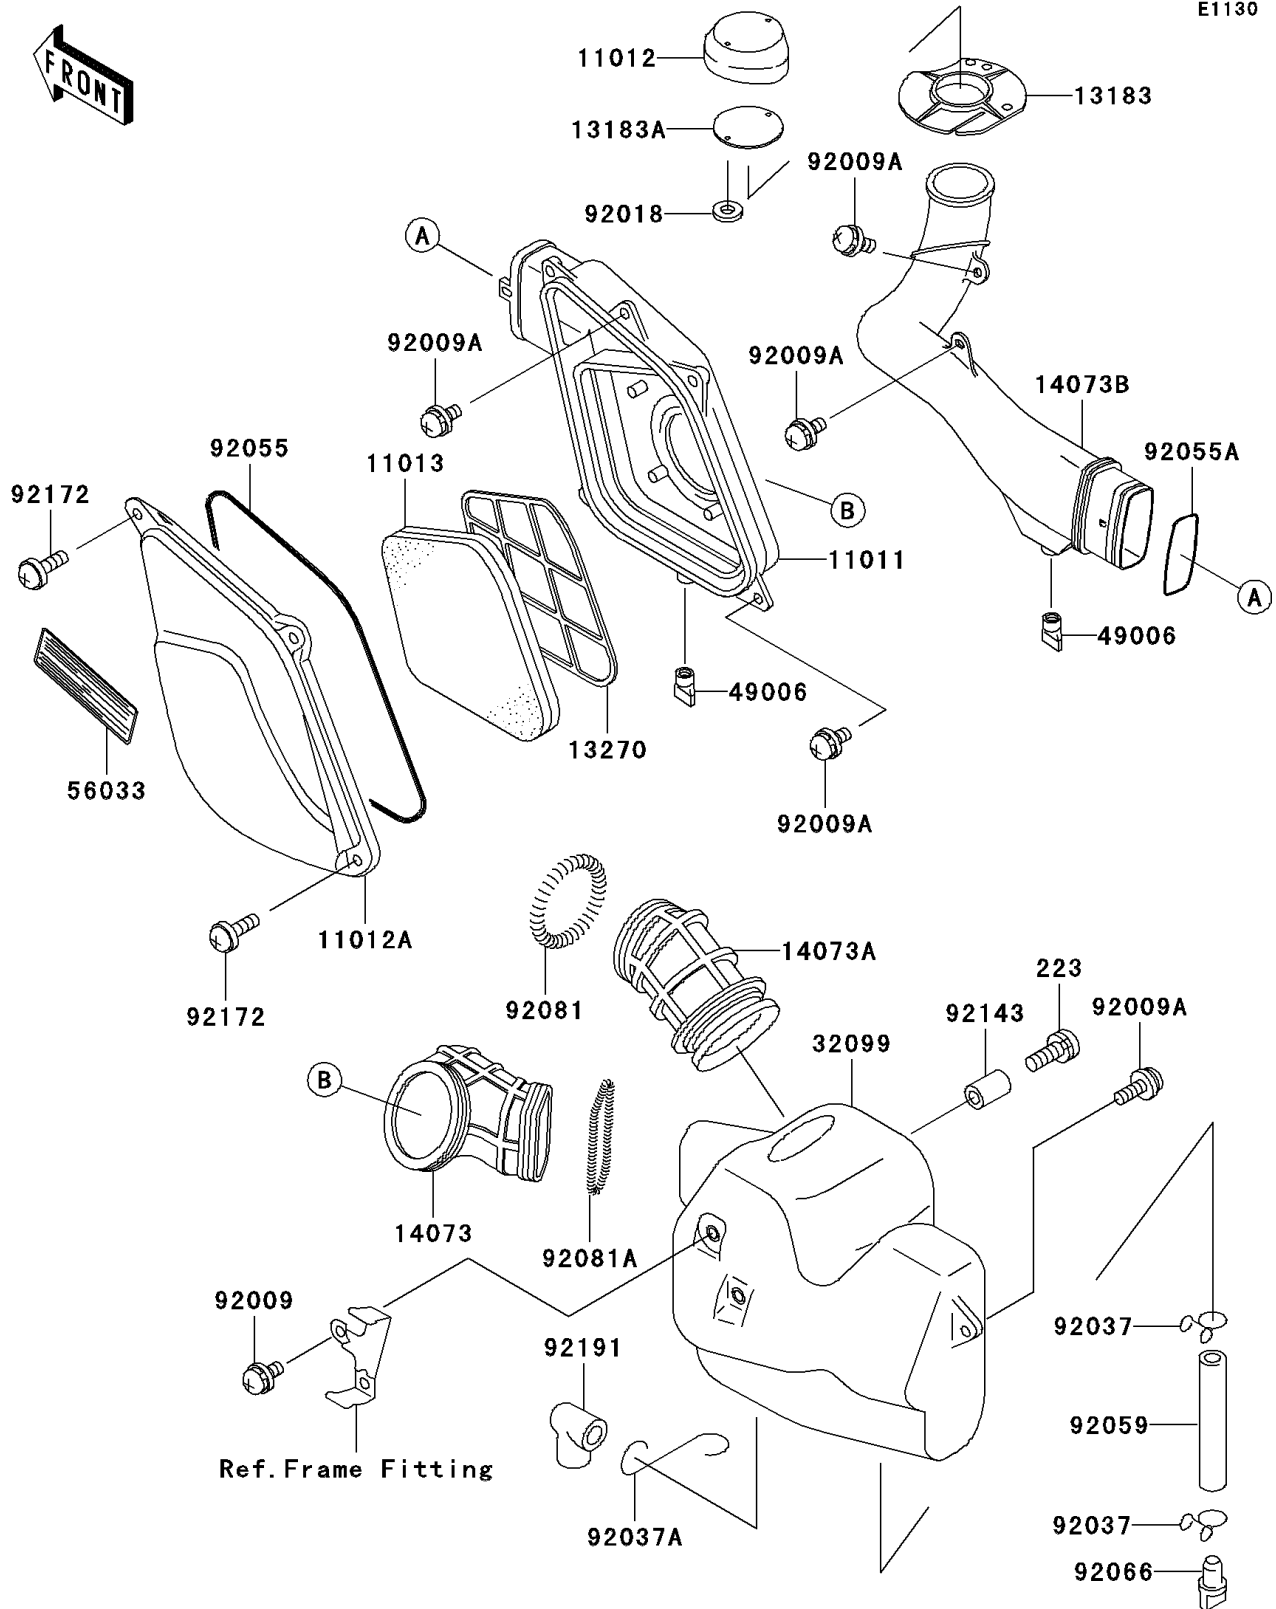

2003 Mojave 250 PARTS DIAGRAM

Air Cleaner

E1130

2003 Mojave 250 PARTS LIST

Air Cleaner

ITEM NAME	PART NUMBER	QUANTITY
SCREW-PAN-WS-CROS (Ref # 223)	223C0635	1
CASE-AIR FILTER (Ref # 11011)	11011-1442	1
CAP,SNORKL DUCT (Ref # 11012)	11012-1537	1
CAP,CAR FILTER (Ref # 11012A)	11012-1902	1
ELEMENT-AIR FILTER (Ref # 11013)	11013-1145	1
PLATE,SNORKL DUCT (Ref # 13183)	13183-1019	1
PLATE,SNORKL CAP (Ref # 13183A)	13183-1020	1
PLATE,ELEMENT (Ref # 13270)	13270-1317	1
DUCT,CHAMBER-AIRFILTER (Ref # 14073)	14073-1266	1
DUCT,CARBURETER-CHAMBER (Ref # 14073A)	14073-1267	1
DUCT,SNORKL (Ref # 14073B)	14073-1629	1
CASE,AIR CHAMBER (Ref # 32099)	32099-1155	1
BOOT (Ref # 49006)	49006-1292	2
LABEL-MANUAL,MAINTENANCE (Ref # 56033)	56033-1079	1
SCREW,6X14 (Ref # 92009)	92009-1275	1
SCREW,6X16 (Ref # 92009A)	92009-1276	5
NUT,PUSH,3MM (Ref # 92018)	92018-005	2
CLAMP,TUBE (Ref # 92037)	92037-147	2
CLAMP (Ref # 92037A)	92037-1821	1
RING-O,AIR FILTER CASE (Ref # 92055)	92055-1344	1
RING-O,57.3X3 (Ref # 92055A)	92055-1345	1
TUBE,7X10X100 (Ref # 92059)	92059-1736	1
PLUG,DRAIN (Ref # 92066)	92066-1211	1
SPRING,COIL (Ref # 92081)	92081-1177	1
SPRING,DUCT (Ref # 92081A)	92081-1638	1
COLLAR (Ref # 92143)	92143-1046	1
SCREW,6X18 (Ref # 92172)	92172-0002	4
TUBE,BREATHER (Ref # 92191)	92191-0001	1