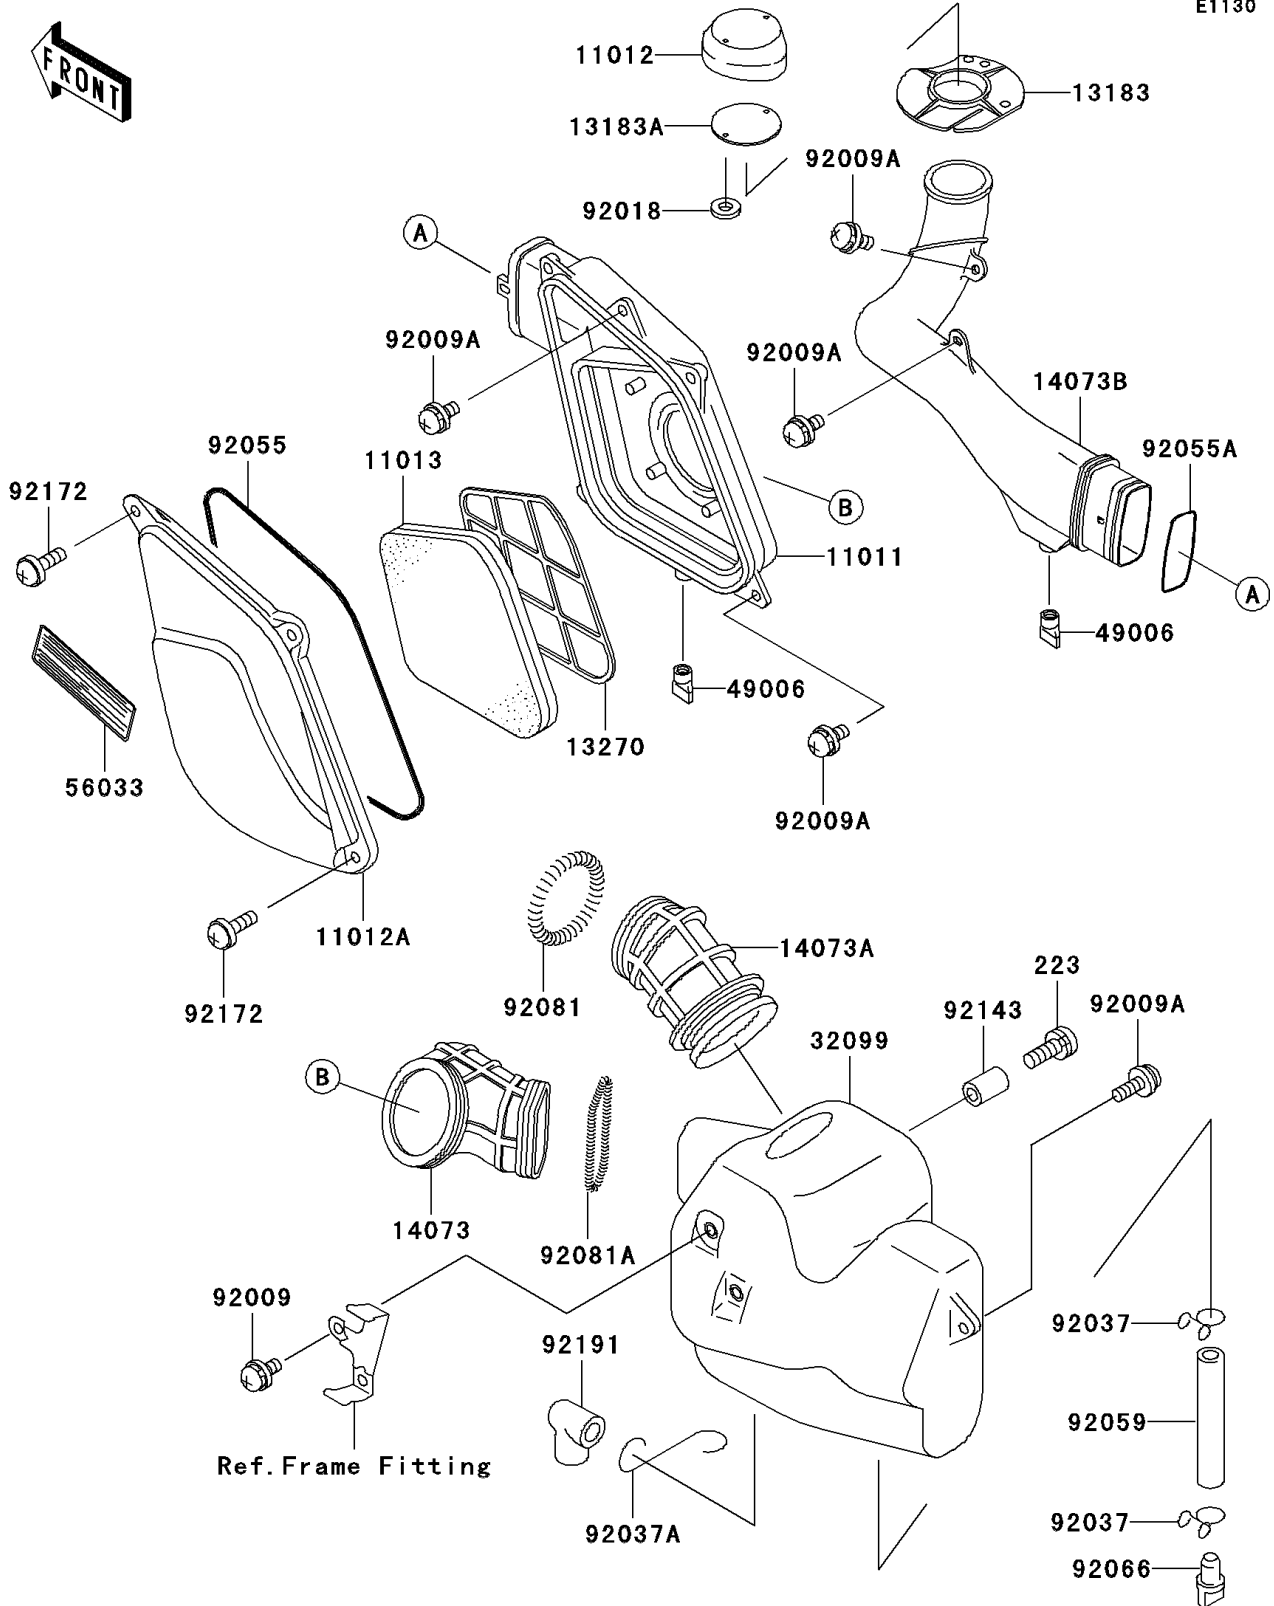

# 2004 KFX 250 Mojave PARTS DIAGRAM

Air Cleaner

E1130

## 2004 KFX 250 Mojave PARTS LIST

### Air Cleaner

ITEM NAME	PART NUMBER	QUANTITY
SCREW-PAN-WS-CROS (Ref # 223)	223C0635	1
CASE-AIR FILTER (Ref # 11011)	11011-1442	1
CAP,SNORKL DUCT (Ref # 11012)	11012-1537	1
CAP,CAR FILTER (Ref # 11012A)	11012-1902	1
ELEMENT-AIR FILTER (Ref # 11013)	11013-1145	1
PLATE,SNORKL DUCT (Ref # 13183)	13183-1019	1
PLATE,SNORKL CAP (Ref # 13183A)	13183-1020	1
PLATE,ELEMENT (Ref # 13270)	13270-1317	1
DUCT,CHAMBER-AIRFILTER (Ref # 14073)	14073-1266	1
DUCT,CARBURETER-CHAMBER (Ref # 14073A)	14073-1267	1
DUCT,SNORKL (Ref # 14073B)	14073-1629	1
CASE,AIR CHAMBER (Ref # 32099)	32099-1155	1
BOOT (Ref # 49006)	49006-1292	2
LABEL-MANUAL,MAINTENANCE (Ref # 56033)	56033-1079	1
SCREW,6X14 (Ref # 92009)	92009-1275	1
SCREW,6X16 (Ref # 92009A)	92009-1276	5
NUT,PUSH,3MM (Ref # 92018)	92018-005	2
CLAMP,TUBE (Ref # 92037)	92037-147	2
CLAMP (Ref # 92037A)	92037-1821	1
RING-O,AIR FILTER CASE (Ref # 92055)	92055-1344	1
RING-O,57.3X3 (Ref # 92055A)	92055-1345	1
TUBE,7X10X100 (Ref # 92059)	92059-1736	1
PLUG,DRAIN (Ref # 92066)	92066-1211	1
SPRING,COIL (Ref # 92081)	92081-1177	1
SPRING,DUCT (Ref # 92081A)	92081-1638	1
COLLAR (Ref # 92143)	92143-1046	1
SCREW,6X18 (Ref # 92172)	92172-0002	4
TUBE,BREATHER (Ref # 92191)	92191-0001	1