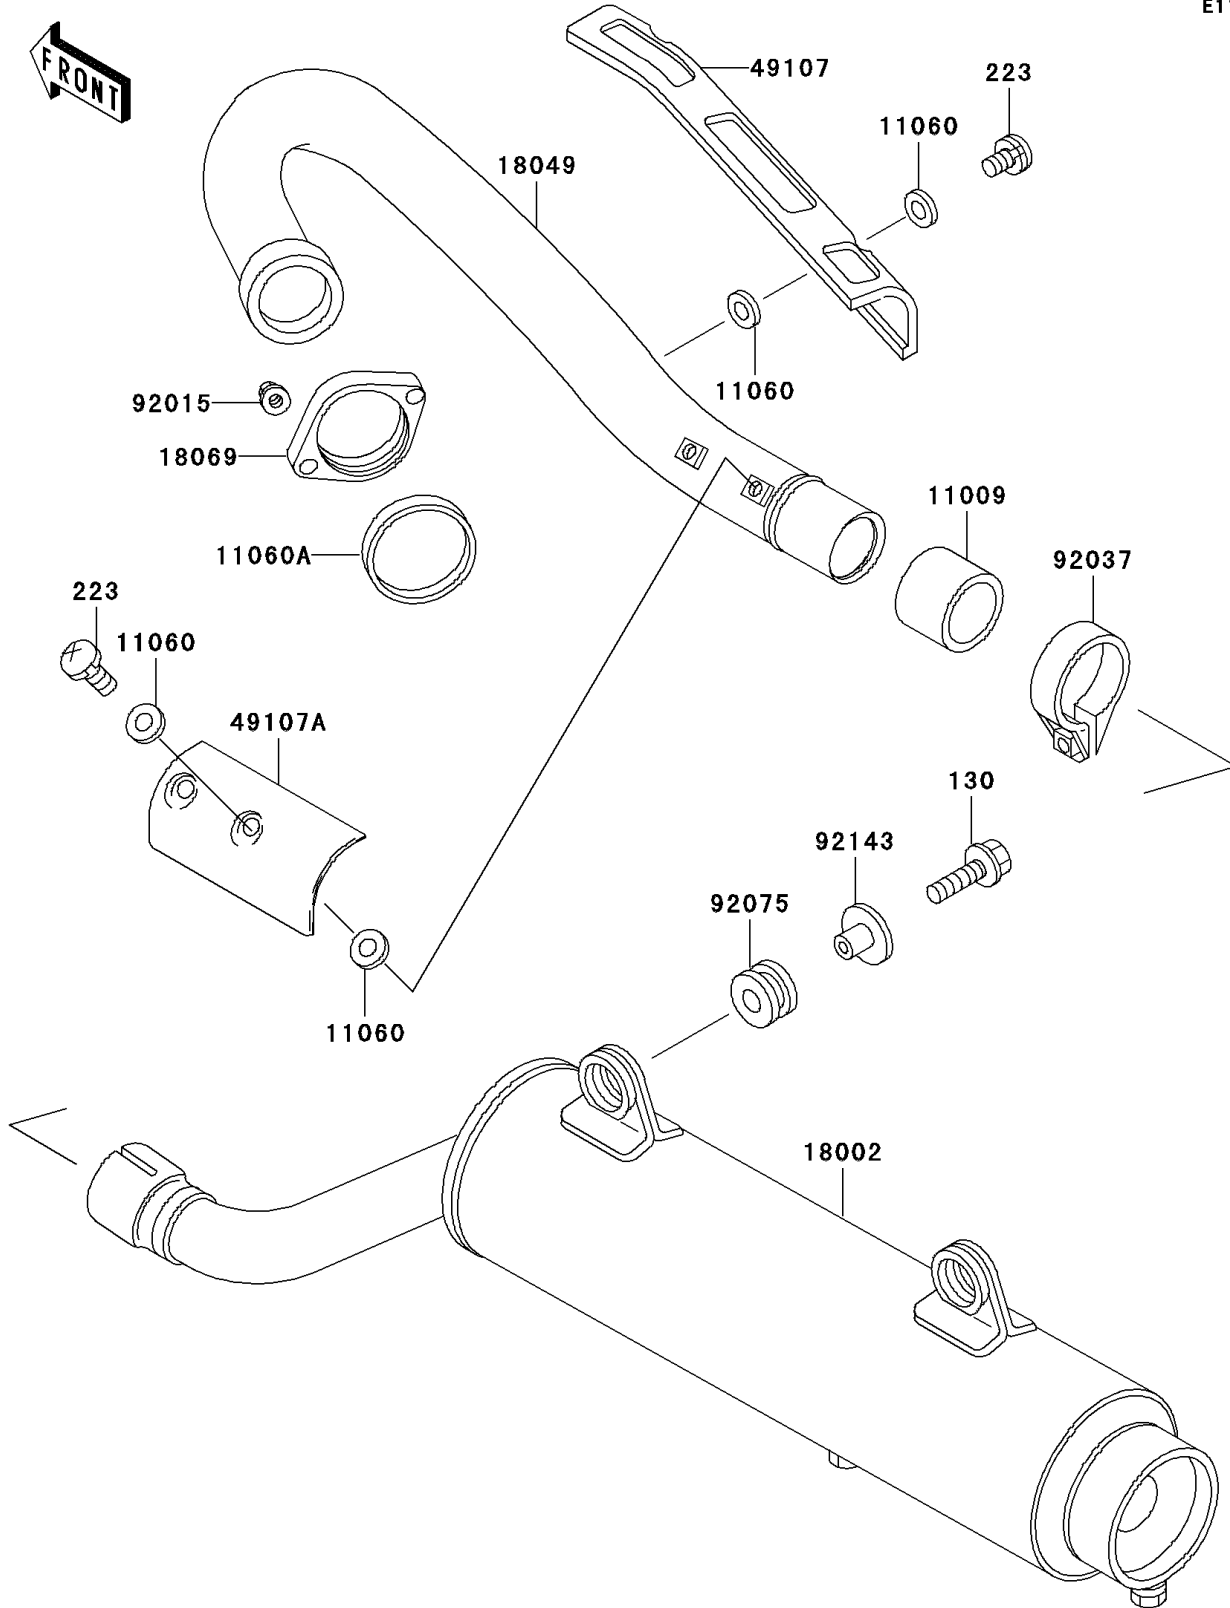

2001 Mojave 250 PARTS DIAGRAM

Muffler(s)

E1140

2001 Mojave 250 PARTS LIST

Muffler(s)

ITEM NAME	PART NUMBER	QUANTITY
BOLT-FLANGED,8X30 (Ref # 130)	130J0830	2
SCREW-PAN-WS-CROS (Ref # 223)	223C0610	4
GASKET,EXHAUST PIPE CONNECTING (Ref # 11009)	11009-1667	1
GASKET,6.2X11.5X1.5 (Ref # 11060)	11060-1109	8
GASKET,EXHAUST PIPE (Ref # 11060A)	11060-1126	1
BODY-COMP-MUFFLER (Ref # 18002)	18002-1678	1
PIPE-EXHAUST (Ref # 18049)	18049-1381	1
HOLDER-EXHAUST PIPE (Ref # 18069)	18069-1058	1
COVER-EXHAUST PIPE,FR (Ref # 49107)	49107-1071	1
COVER-EXHAUST PIPE,RR (Ref # 49107A)	49107-1072	1
NUT,8MM (Ref # 92015)	92015-1402	2
CLAMP,42MM (Ref # 92037)	92037-1349	1
DAMPER (Ref # 92075)	92075-013	2
COLLAR (Ref # 92143)	92143-1946	2