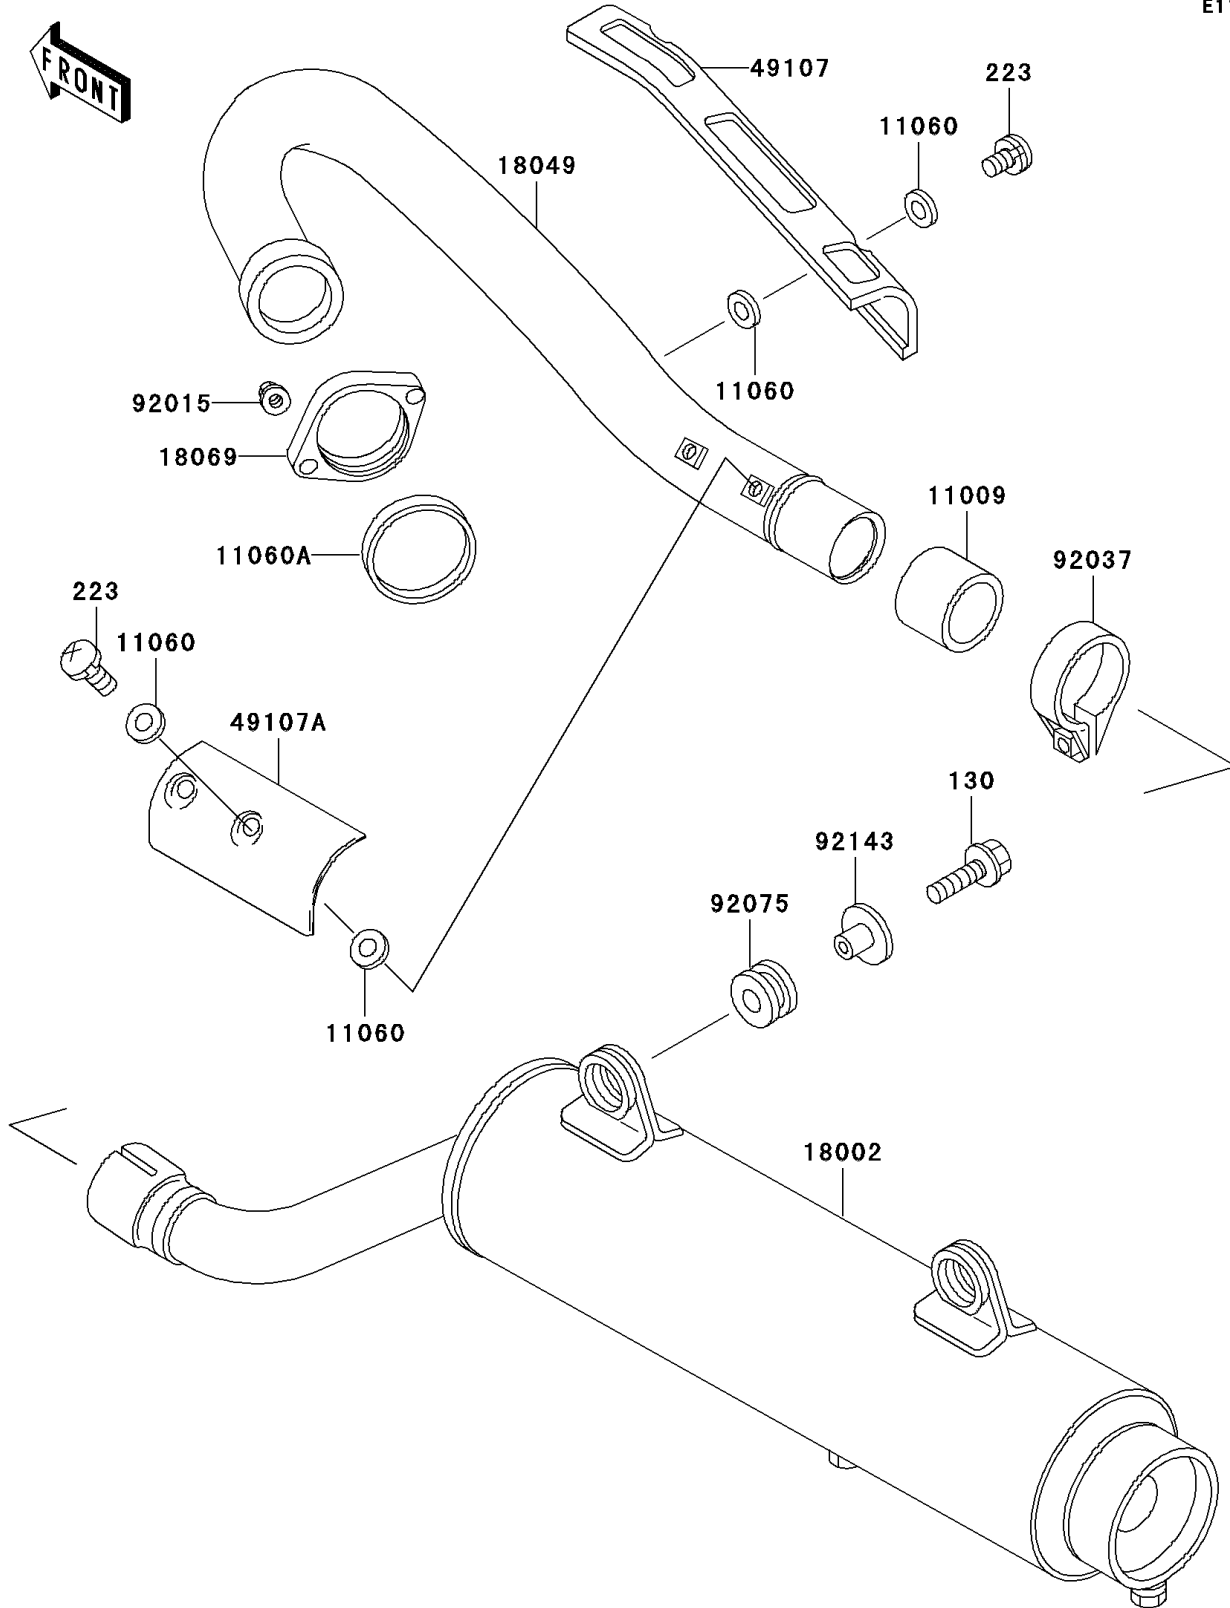

2003 Mojave 250 PARTS DIAGRAM

Muffler(s)

E1140

2003 Mojave 250 PARTS LIST

Muffler(s)

ITEM NAME	PART NUMBER	QUANTITY
BOLT-FLANGED,8X30 (Ref # 130)	130J0830	2
SCREW-PAN-WS-CROS (Ref # 223)	223C0610	4
GASKET,EXHAUST PIPE CONNECTING (Ref # 11009)	11009-1667	1
GASKET,6.2X11.5X1.5 (Ref # 11060)	11060-1109	8
GASKET,EXHAUST PIPE (Ref # 11060A)	11060-1126	1
BODY-COMP-MUFFLER (Ref # 18002)	18002-1678	1
PIPE-EXHAUST (Ref # 18049)	18049-1381	1
HOLDER-EXHAUST PIPE (Ref # 18069)	18069-1058	1
COVER-EXHAUST PIPE,FR (Ref # 49107)	49107-1071	1
COVER-EXHAUST PIPE,RR (Ref # 49107A)	49107-1072	1
NUT,8MM (Ref # 92015)	92015-1402	2
CLAMP,42MM (Ref # 92037)	92037-1349	1
DAMPER (Ref # 92075)	92075-013	2
COLLAR (Ref # 92143)	92143-1946	2