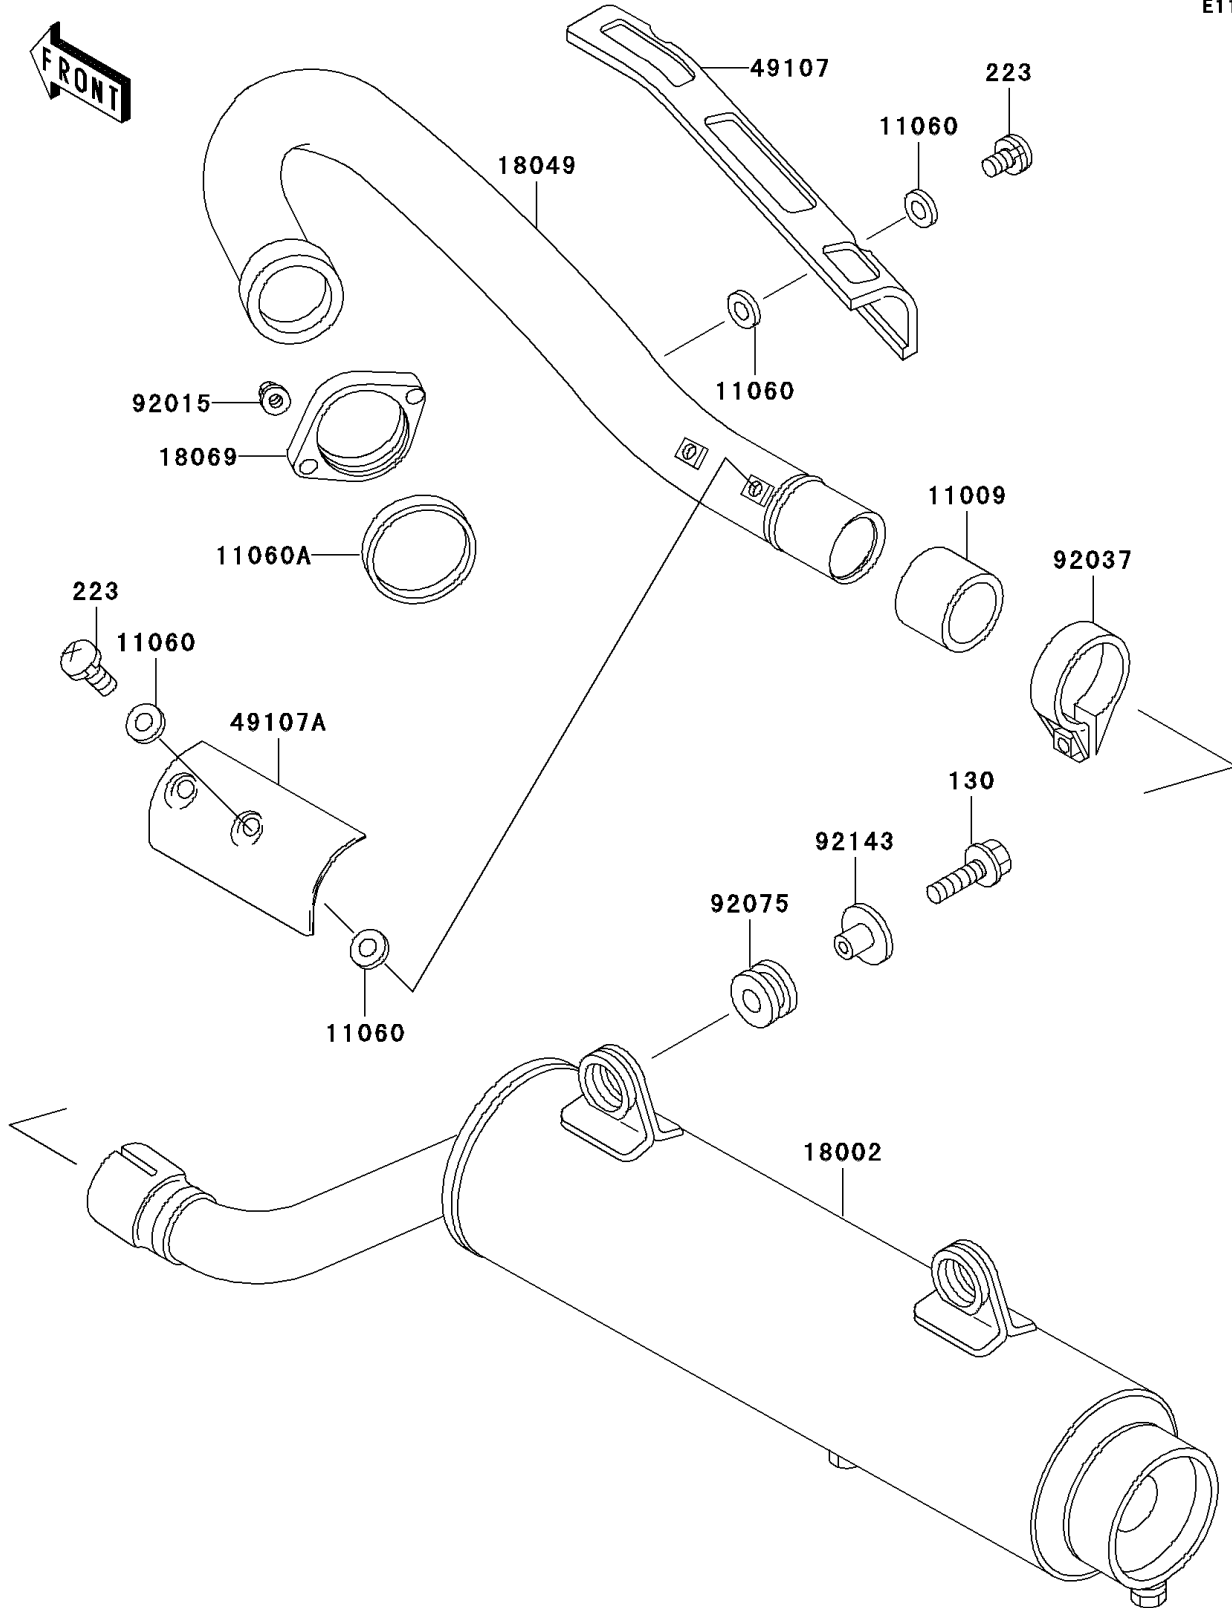

2004 KFX 250 Mojave PARTS DIAGRAM

Muffler(s)

E1140

2004 KFX 250 Mojave PARTS LIST

Muffler(s)

ITEM NAME	PART NUMBER	QUANTITY
BOLT-FLANGED,8X30 (Ref # 130)	130J0830	2
SCREW-PAN-WS-CROS (Ref # 223)	223C0610	4
GASKET,EXHAUST PIPE CONNECTING (Ref # 11009)	11009-1667	1
GASKET,6.2X11.5X1.5 (Ref # 11060)	11060-1109	8
GASKET,EXHAUST PIPE (Ref # 11060A)	11060-1126	1
BODY-COMP-MUFFLER (Ref # 18002)	18002-1678	1
PIPE-EXHAUST (Ref # 18049)	18049-1381	1
HOLDER-EXHAUST PIPE (Ref # 18069)	18069-1058	1
COVER-EXHAUST PIPE,FR (Ref # 49107)	49107-1071	1
COVER-EXHAUST PIPE,RR (Ref # 49107A)	49107-1072	1
NUT,8MM (Ref # 92015)	92015-1402	2
CLAMP,42MM (Ref # 92037)	92037-1349	1
DAMPER (Ref # 92075)	92075-013	2
COLLAR (Ref # 92143)	92143-1946	2