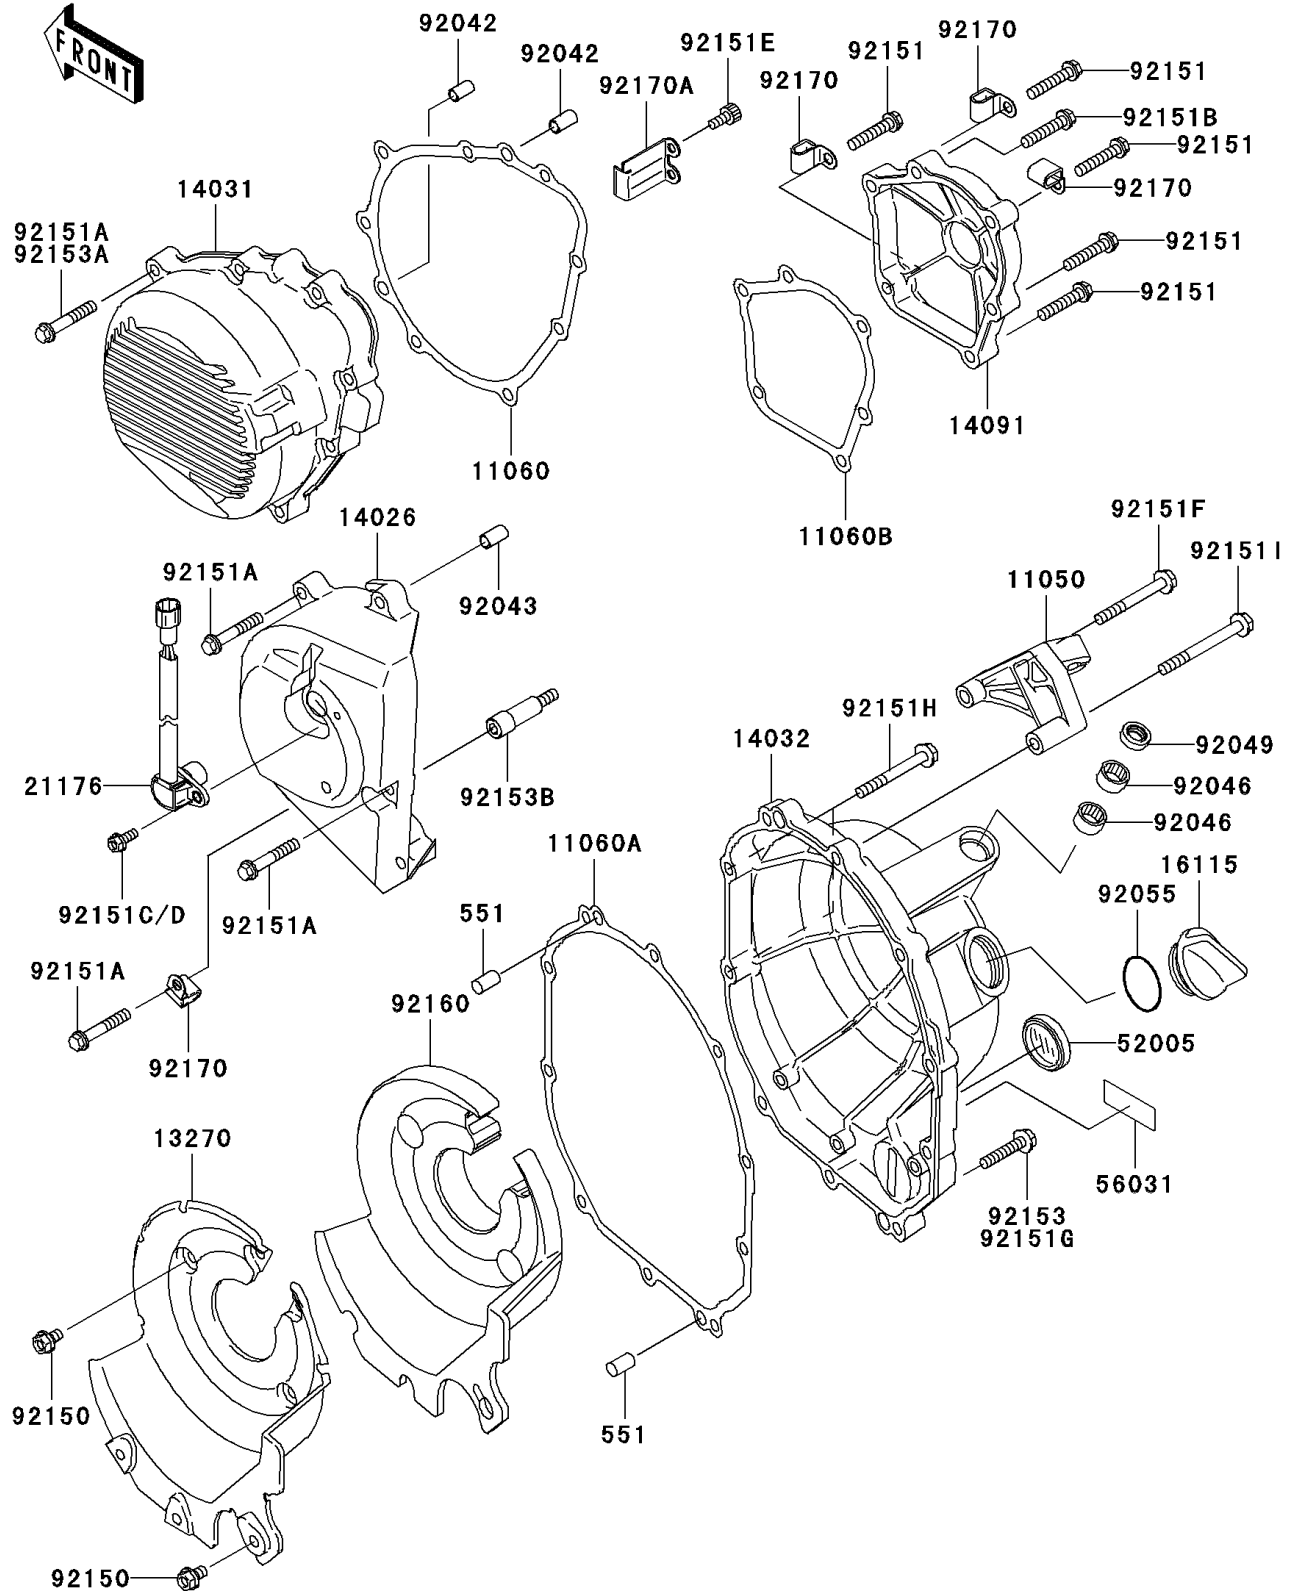

# 2007 ZZR600 PARTS DIAGRAM

Engine Cover(s)

E1431

### Engine Cover(s)

ITEM NAME	PART NUMBER	QUANTITY
PIN-DOWEL,8X14 (Ref # 551)	551A0814	2
BRACKET,CLUTCH CABLE (Ref # 11050)	11050-1864	1
GASKET,GENERATOR COVER (Ref # 11060)	11060-1851	1
GASKET,CLUTCH COVER (Ref # 11060A)	11060-1853	1
GASKET,PULSING COVER (Ref # 11060B)	11060-1867	1
PLATE,CLUTCH COVER (Ref # 13270)	13270-1350	1
COVER-CHAIN (Ref # 14026)	14026-1277	1
COVER-GENERATOR (Ref # 14031)	14031-1373	1
COVER-CLUTCH (Ref # 14032)	14032-1500	1
COVER,PULSER (Ref # 14091)	14091-0319	1
CAP-OIL FILLER (Ref # 16115)	16115-1009	1
SENSOR,SPEED (Ref # 21176)	21176-0045	1
GAUGE,OIL LEVEL (Ref # 52005)	52005-1057	1
LABEL-MANUAL,OIL CAPACITY (Ref # 56031)	56031-1895	1
PIN,DOWEL,6.3X8X14 (Ref # 92042)	92042-007	2
PIN,6.2X8X14 (Ref # 92043)	92043-1263	1
BEARING-NEEDLE,HK1210 (Ref # 92046)	92046-1010	2
SEAL-OIL,TB12205.5 (Ref # 92049)	92049-1271	1
RING-O,31.7X2.4 (Ref # 92055)	92055-049	1
BOLT,5X8 (Ref # 92150)	92150-1406	7
BOLT,6X30 (Ref # 92151)	92151-1134	5
BOLT,6X35 (Ref # 92151A)	92151-1135	13
BOLT,6X30 (Ref # 92151B)	92151-1201	1
BOLT,5X12 (Ref # 92151C)	92151-1249	1
BOLT,SOCKET,5X12 (Ref # 92151E)	92151-1365	2
BOLT,6X50 (Ref # 92151F)	92151-1545	1
BOLT,6X30 (Ref # 92151G)	92151-1547	6
BOLT,6X50 (Ref # 92151H)	92151-1790	2
BOLT,6X60 (Ref # 92151I)	92151-1791	1

### Engine Cover(s)

ITEM NAME	PART NUMBER	QUANTITY
BOLT,SOCKET (Ref # 92153B)	92153-0992	1
DAMPER,CLUTCH COVER (Ref # 92160)	92160-1554	1
CLAMP (Ref # 92170)	92170-1577	4
CLAMP (Ref # 92170A)	92170-1843	1