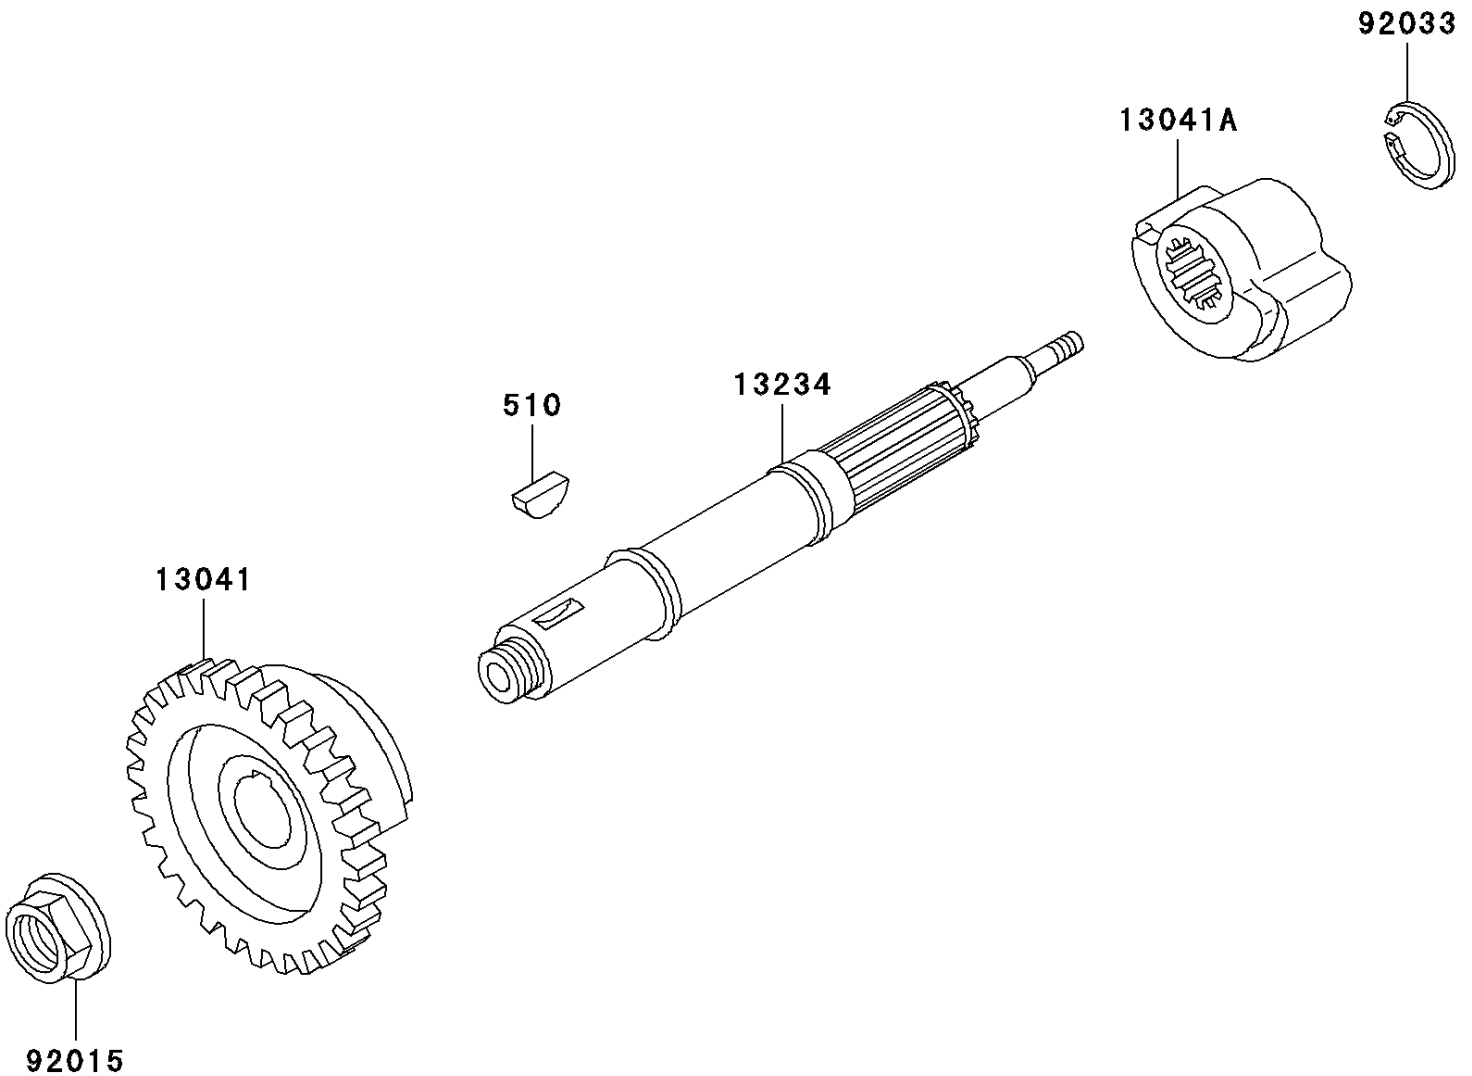

# 2003 Mojave 250 PARTS DIAGRAM

Balancer

E1323

## 2003 Mojave 250 PARTS LIST

### Balancer

ITEM NAME	PART NUMBER	QUANTITY
KEY-WOODRUFF (Ref # 510)	510A5100	1
BALANCER,LH (Ref # 13041)	13041-1073	1
BALANCER,RH (Ref # 13041A)	13041-1074	1
SHAFT-COMP (Ref # 13234)	13234-1066	1
NUT,16MM (Ref # 92015)	92015-1465	1
RING-SNAP,18MM (Ref # 92033)	92033-029	1