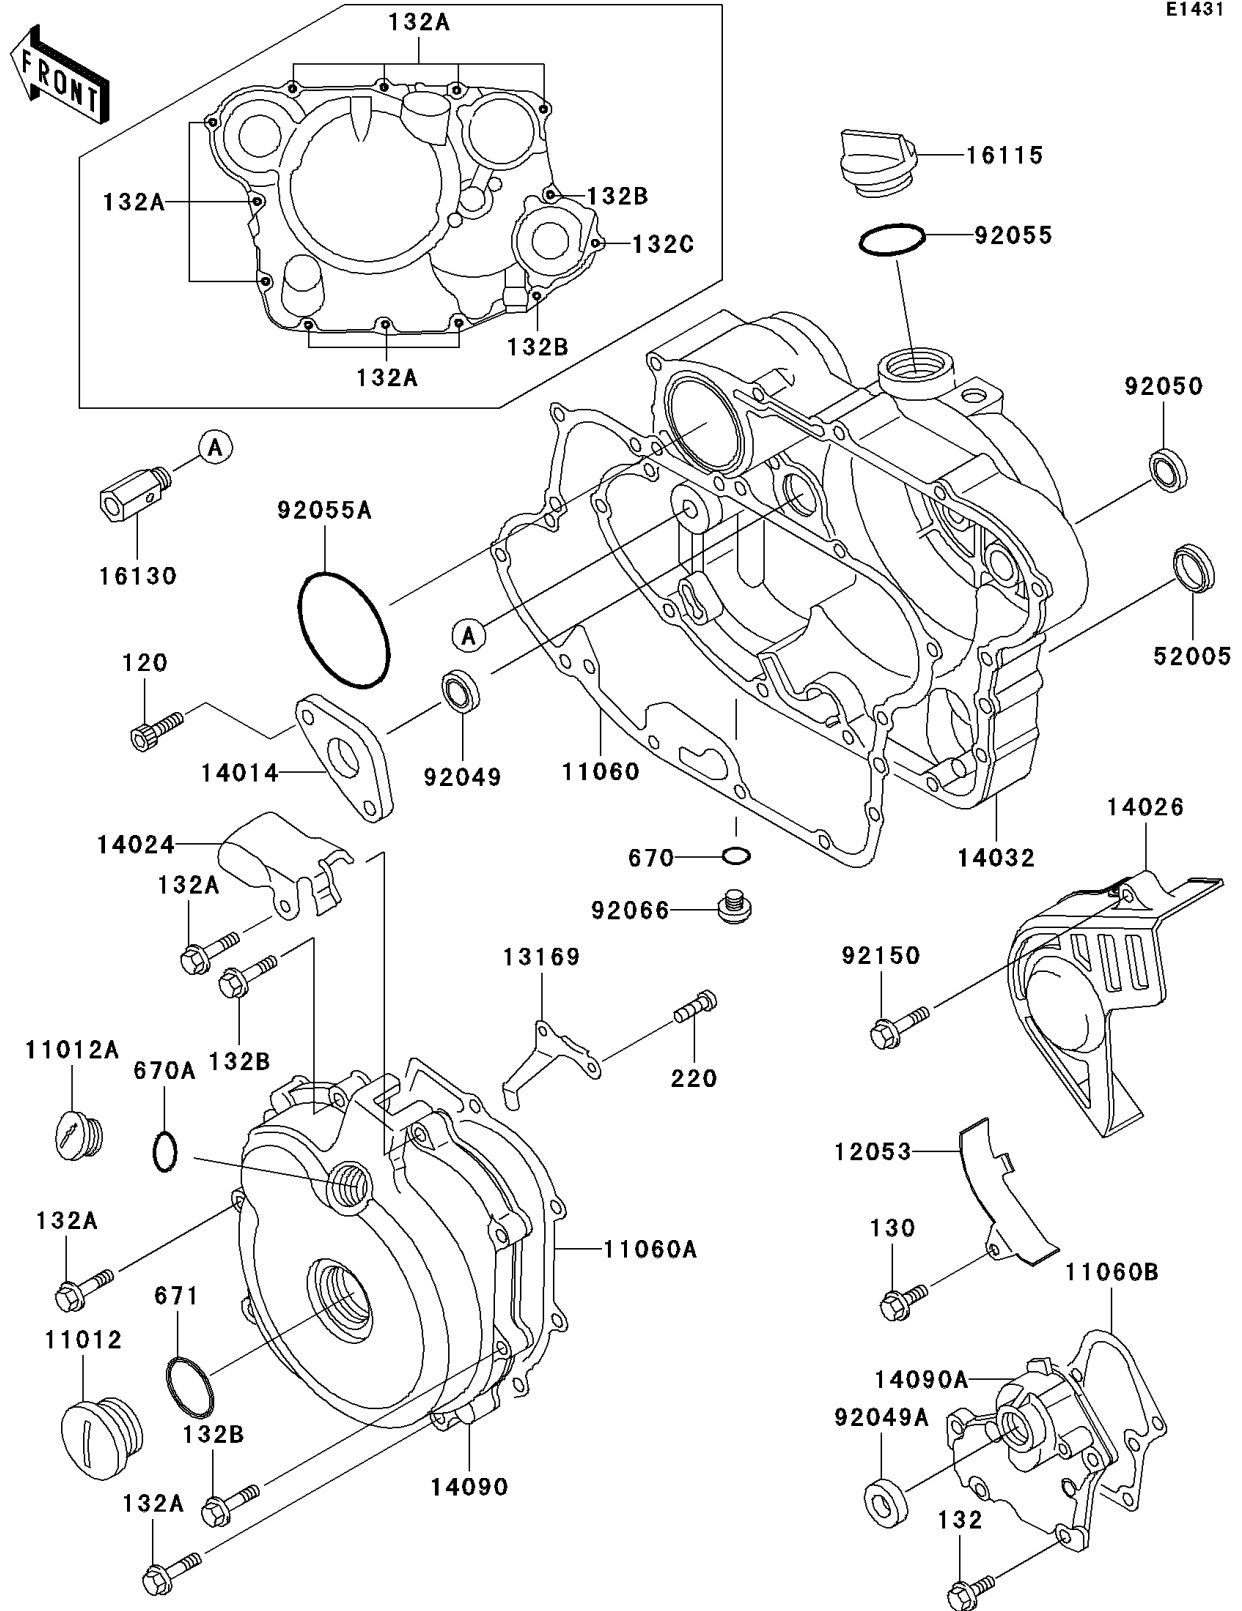

2003 Mojave 250 PARTS DIAGRAM

Engine Cover(s)

E1431

2003 Mojave 250 PARTS LIST

Engine Cover(s)

ITEM NAME	PART NUMBER	QUANTITY
BOLT-SOCKET,6X10 (Ref # 120)	120P0610	2
BOLT-FLANGED (Ref # 130)	130J0610	1
BOLT-FLANGED-SMALL (Ref # 132)	132J0620	5
BOLT-FLANGED-SMALL (Ref # 132A)	132J0630	17
BOLT-FLANGED-SMALL,6X40 (Ref # 132B)	132J0640	4
BOLT-FLANGED-SMALL (Ref # 132C)	132J0695	1
SCREW-PAN-CROS (Ref # 220)	220B0512	2
O RING,11MM (Ref # 670)	670B2011	1
O RING,18MM (Ref # 670A)	670B2018	1
O RING,40MM (Ref # 671)	671B2540	1
CAP (Ref # 11012)	11012-1362	1
CAP,TOP MARK (Ref # 11012A)	11012-1363	1
GASKET,CLUTCH COVER (Ref # 11060)	11060-1238	1
GASKET,GENERATOR (Ref # 11060A)	11060-1239	1
GASKET,REVERSE COVER (Ref # 11060B)	11060-1240	1
GUIDE-CHAIN (Ref # 12053)	12053-1196	1
PLATE,GENERATOR LEAD (Ref # 13169)	13169-1692	1
PLATE-POSITION (Ref # 14014)	14014-1079	1
COVER (Ref # 14024)	14024-1363	1
COVER-CHAIN (Ref # 14026)	14026-1212	1
COVER-CLUTCH (Ref # 14032)	14032-1455	1
COVER,GENERATOR (Ref # 14090)	14090-1757	1
COVER,REVERSE (Ref # 14090A)	14090-1758	1
CAP-OIL FILLER (Ref # 16115)	16115-1009	1
VALVE-ASSY-RELIEF (Ref # 16130)	16130-1001	1
GAUGE,OIL LEVEL (Ref # 52005)	52005-1009	1
SEAL-OIL (Ref # 92049)	92049-1191	1
SEAL-OIL,TB12205.5 (Ref # 92049A)	92049-1271	1
SEAL-OIL (Ref # 92050)	92050-078	1

2003 Mojave 250 PARTS LIST

Engine Cover(s)

ITEM NAME	PART NUMBER	QUANTITY
RING-O,31.7X2.4 (Ref # 92055)	92055-049	1
RING-O,62.6X66X3.1 (Ref # 92055A)	92055-1221	1
PLUG,DRAIN (Ref # 92066)	92066-1156	1
BOLT,FLANGED,6X30 (Ref # 92150)	92150-1915	2