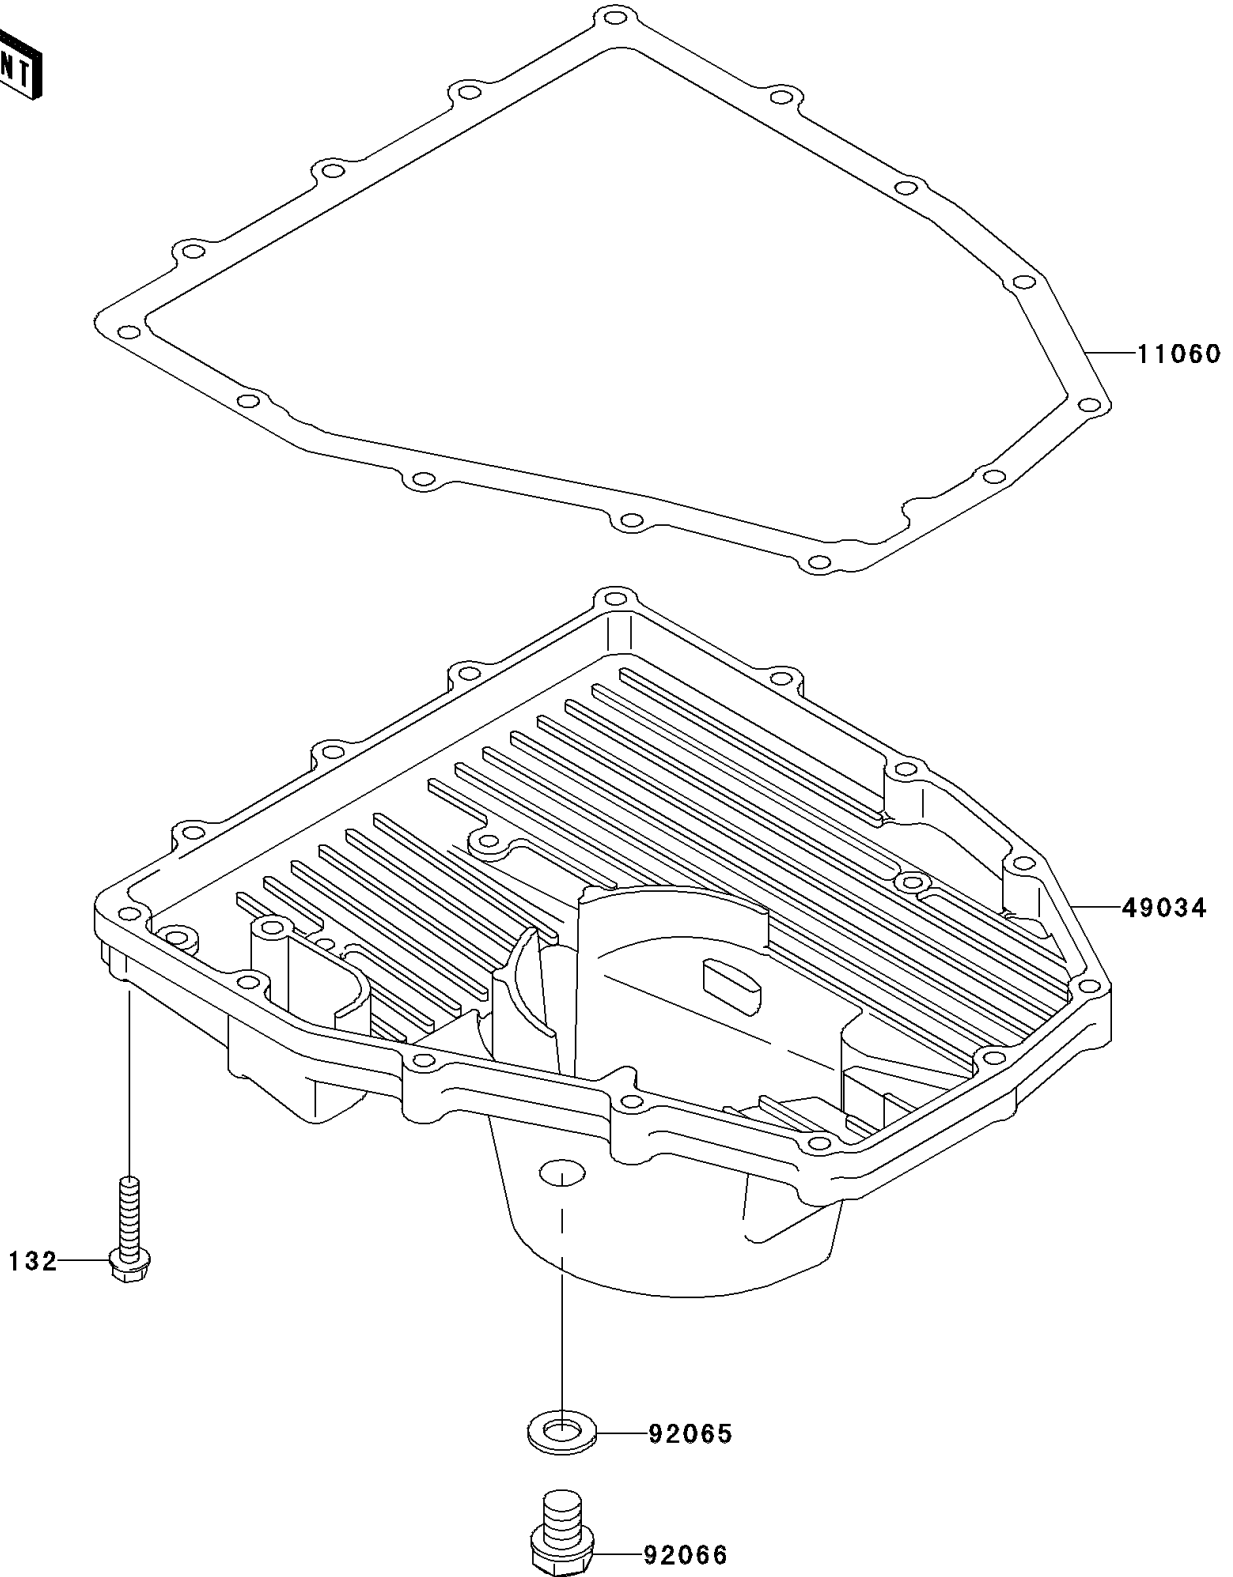

2006 ZZR600 PARTS DIAGRAM

Oil Pan

E1434

2006 ZZR600 PARTS LIST

Oil Pan

ITEM NAME	PART NUMBER	QUANTITY
-----------	-------------	----------