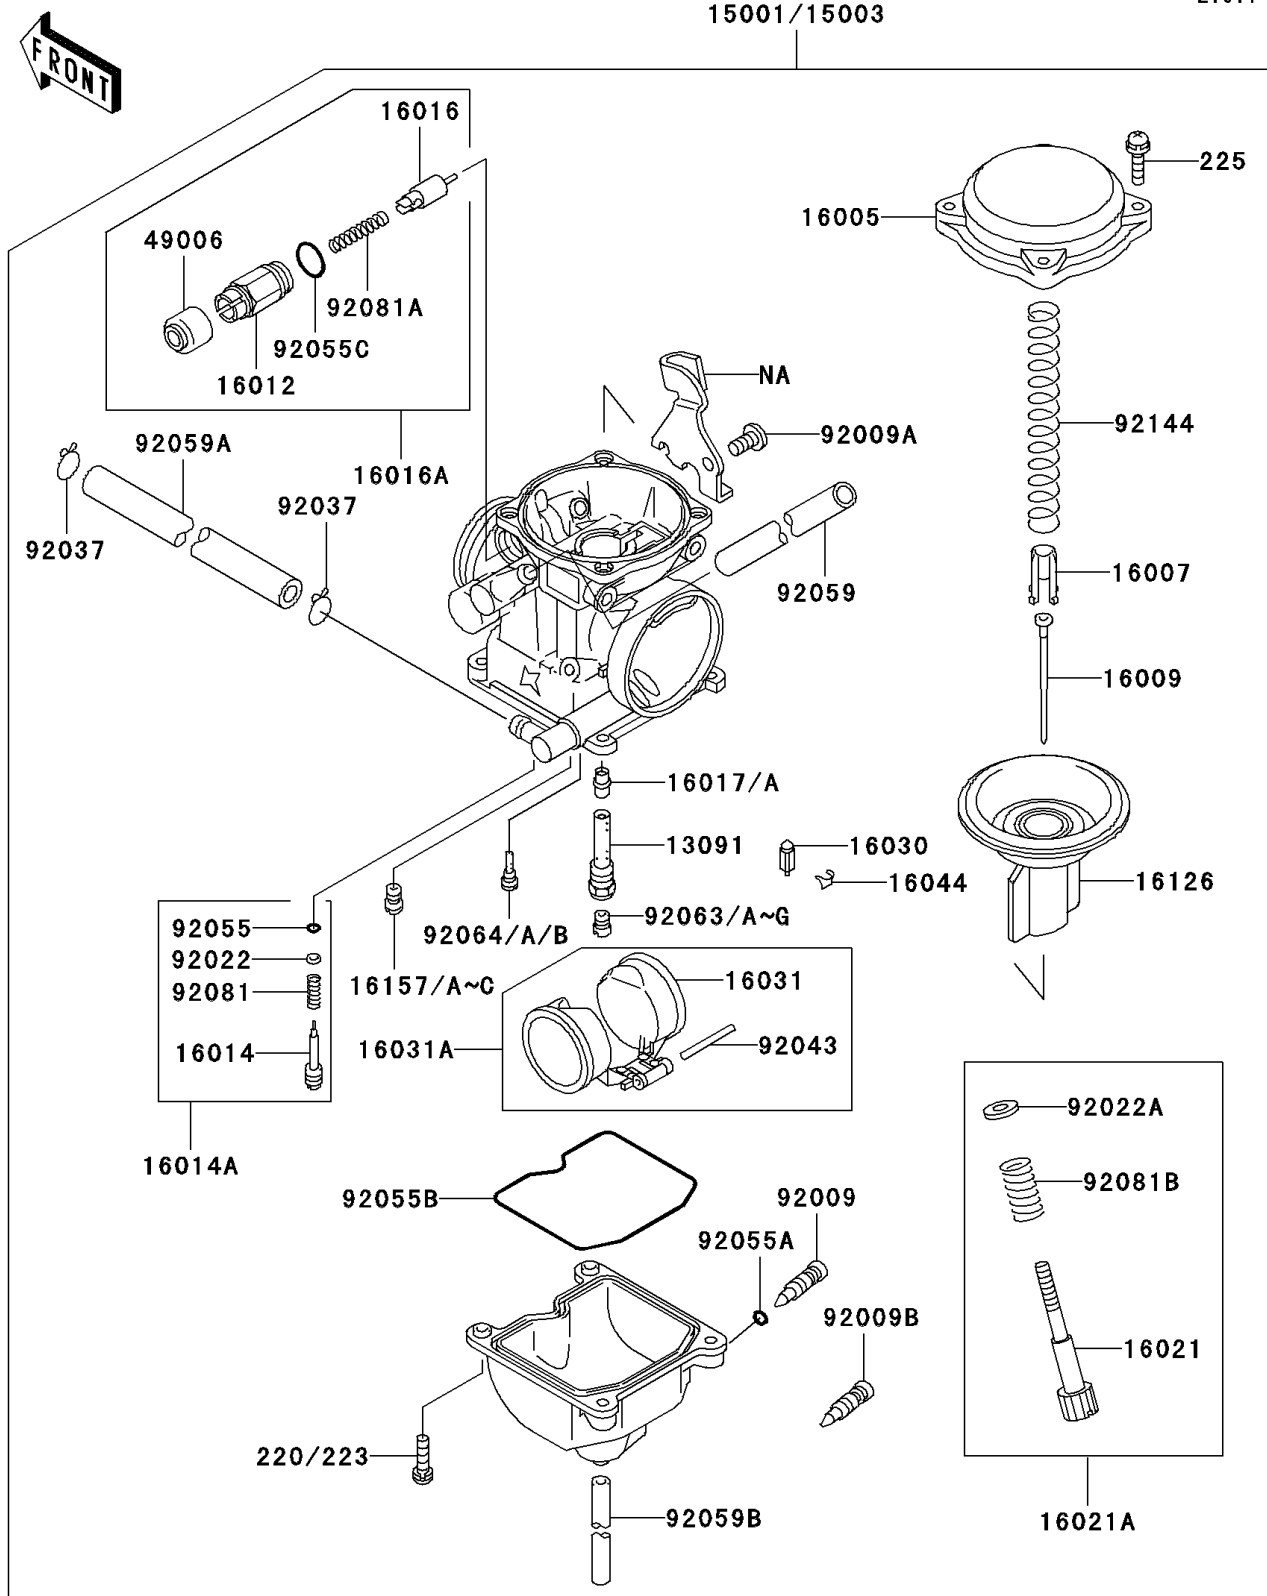

2001 Mojave 250 PARTS DIAGRAM

Carburetor(KSF250-A15/A16)

E1611

2001 Mojave 250 PARTS LIST

Carburetor(KSF250-A15/A16)

ITEM NAME	PART NUMBER	QUANTITY
HOLDER,NEEDLE JET (Ref # 13091)	13091-1259	1
TOP-CHAMBER,MIXING,27/60 (Ref # 16005)	16005-1057	1
SEAT-SPRING,VALVE (Ref # 16007)	16007-1134	1
NEEDLE-JET,N54C (Ref # 16009)	16009-1333	1
VALVE-FLOAT (Ref # 16030)	16030-1007	1
CLAMP,FLOAT VALVE (Ref # 16044)	16044-007	1
VALVE,VACUUM (Ref # 16126)	16126-1180	1
JET-STARTER,#55 (Ref # 16157)	16157-1056	1
JET-STARTER,#58 (Ref # 16157A)	16157-1057	1
JET-STARTER,#60 (Ref # 16157C)	16157-1058	1
SCREW,5X10 (Ref # 92009A)	92009-1365	1
SCREW,DRAIN,M6X0.75 (Ref # 92009B)	92009-1551	1
CLAMP,TUBE (Ref # 92037)	92037-1531	2
RING-O,FLOAT CHAMBER (Ref # 92055B)	92055-1222	1
TUBE,6.5X9.5X500 (Ref # 92059)	92059-1465	1
TUBE,6.5X11.5X360 (Ref # 92059A)	92059-1751	1
TUBE,3.5X6.5X300 (Ref # 92059B)	92059-1752	1
JET-MAIN,#135 (Ref # 92063A)	92063-1014	1
JET-MAIN,#138 (Ref # 92063B)	92063-1015	1
JET-PILOT,#38 (Ref # 92064)	92064-1050	1
SCREW-PAN-WSP-CROS (Ref # 225)	225C0418	4
JET-PILOT,#35 (Ref # 92064A)	92064-1101	1
JET-PILOT,#32 (Ref # 92064B)	92064-1117	1
SPRING,VACUUM VALVE (Ref # 92144)	92144-1066	1
CARBURETOR-ASSY (Ref # 15001)	15001-1413	1
CARBURETOR-ASSY (Ref # 15003)	15003-1372	1
CAP-STARTER PLUNGER (Ref # 16012)	16012-1055	1
SCREW-PILOT AIR (Ref # 16014)	16014-1029	1
SCREW-PILOT AIR (Ref # 16014A)	16014-1080	1