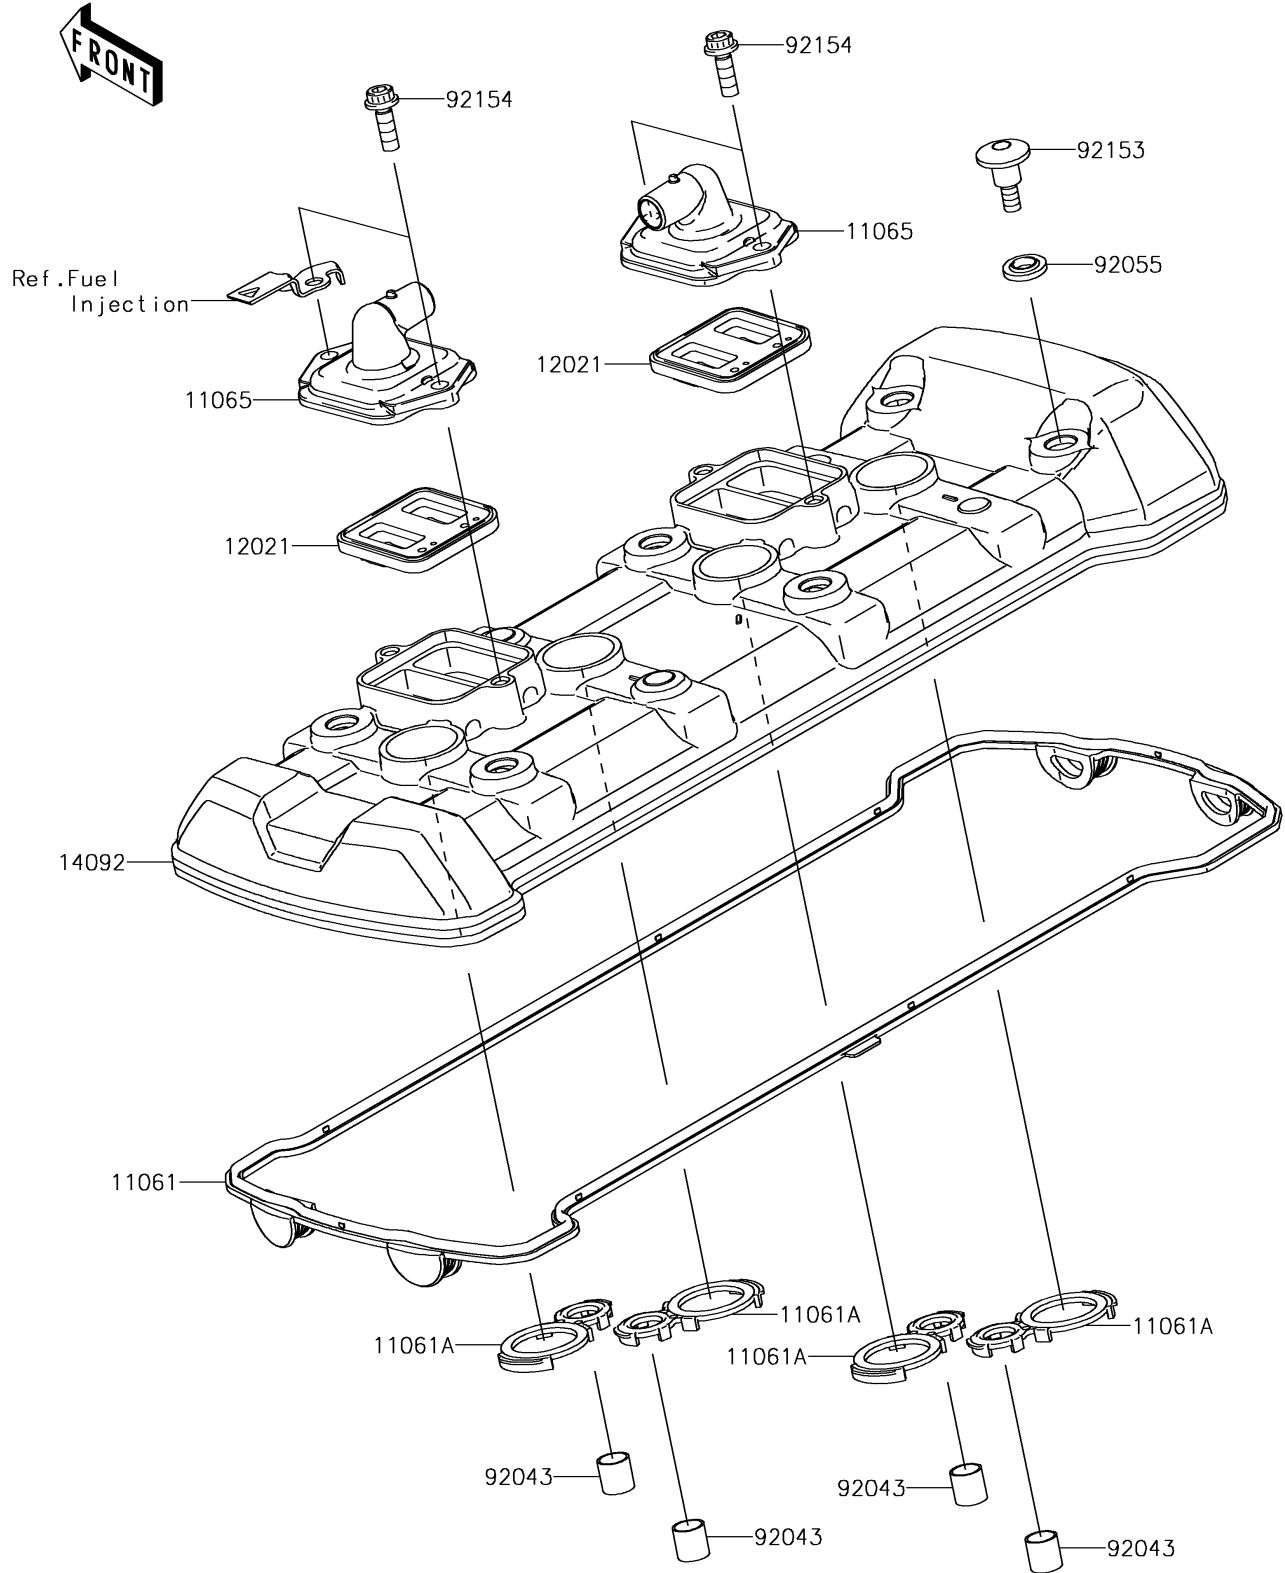

2017 Versys 1000 LT PARTS DIAGRAM

Cylinder Head Cover

E1112

2017 Versys 1000 LT PARTS LIST

Cylinder Head Cover

ITEM NAME	PART NUMBER	QUANTITY
GASKET,HEAD COVER (Ref # 11061)	11061-0914	1
GASKET,SPARK PLUG (Ref # 11061A)	11061-1213	4
CAP,HEAD COVER (Ref # 11065)	11065-0328	2
VALVE-ASSY-REED (Ref # 12021)	12021-0016	2
COVER,HEAD (Ref # 14092)	14092-0831	1
PIN,10.1X12X14 (Ref # 92043)	92043-4009	4
RING-O (Ref # 92055)	92055-0785	6
BOLT,SOCKET,6X22.5 (Ref # 92153)	92153-1779	6
BOLT,SOCKET,6X18 (Ref # 92154)	92154-0351	4