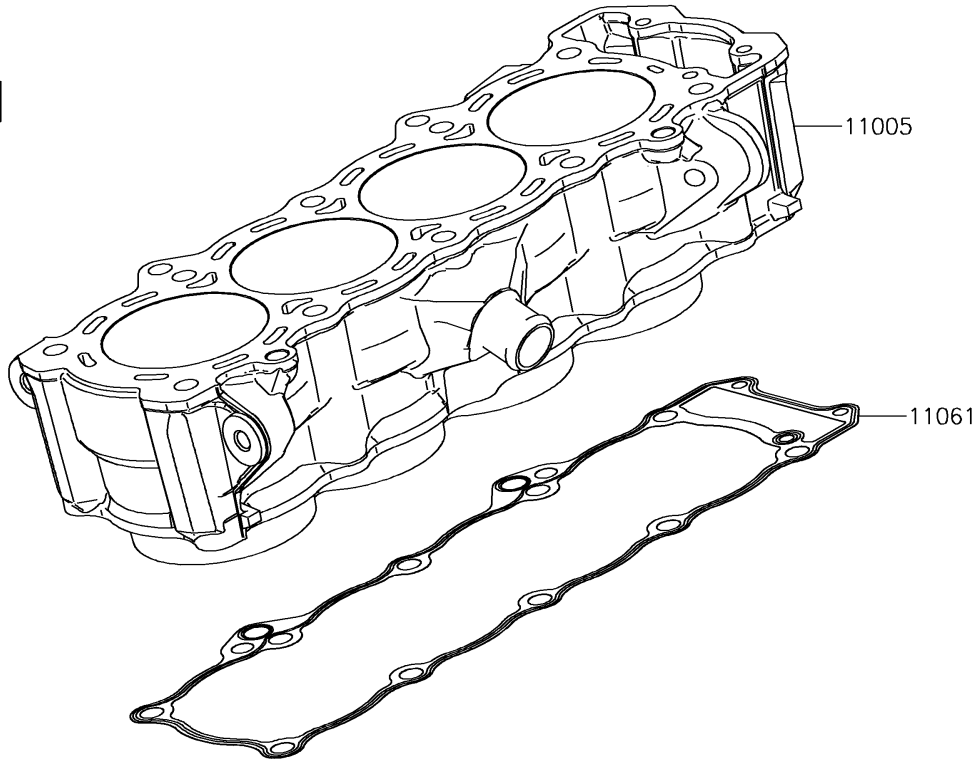

# 2017 Versys 1000 LT PARTS DIAGRAM

Cylinder/Piston(s)

E1120

## 2017 Versys 1000 LT PARTS LIST

Cylinder/Piston(s)

ITEM NAME	PART NUMBER	QUANTITY
CYLINDER-ENGINE (Ref # 11005)	11005-0648	1
GASKET,CYLINDER BASE (Ref # 11061)	11061-0402	1
PISTON-ENGINE (Ref # 13001)	13001-0729	4
PIN-PISTON (Ref # 13002)	13002-0004	4
RING-SET-PISTON (Ref # 13008)	13008-0573	4
RING-SNAP (Ref # 92033)	92033-1054	8