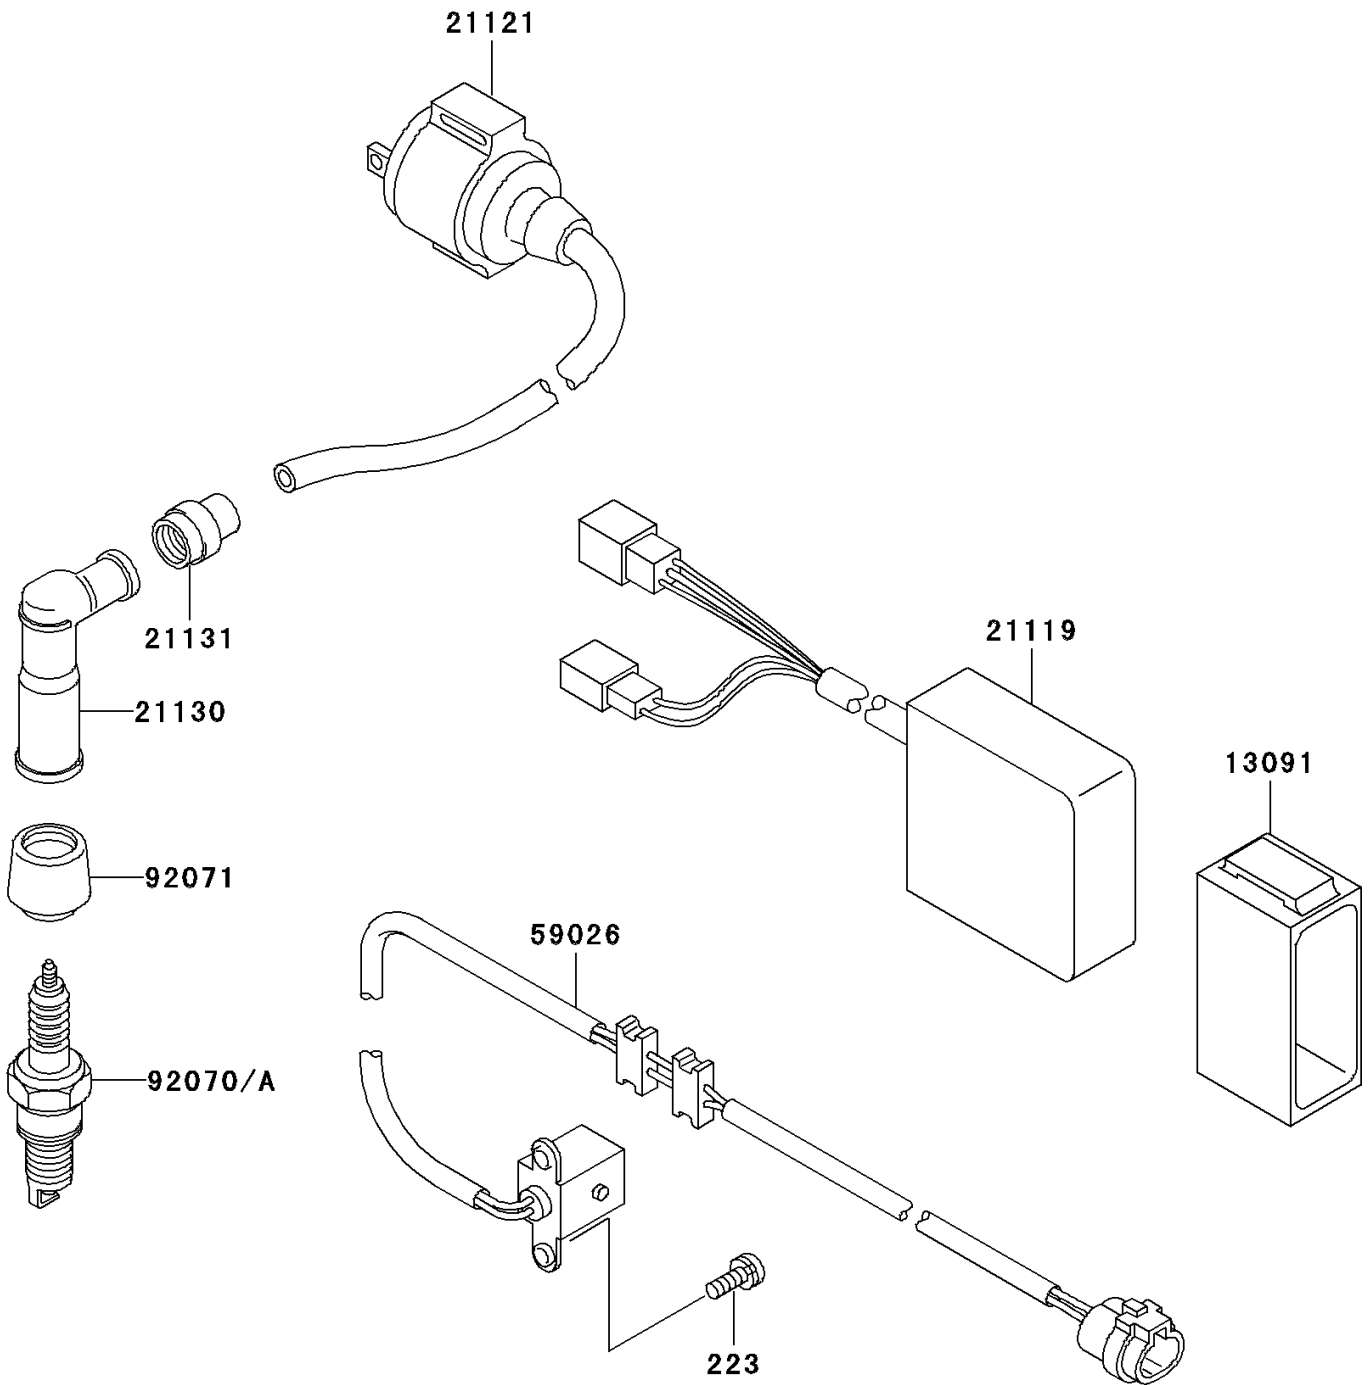

# 2003 Mojave 250 PARTS DIAGRAM

Ignition System

E1830

# 2003 Mojave 250 PARTS LIST

Ignition System

ITEM NAME	PART NUMBER	QUANTITY
-----------	-------------	----------