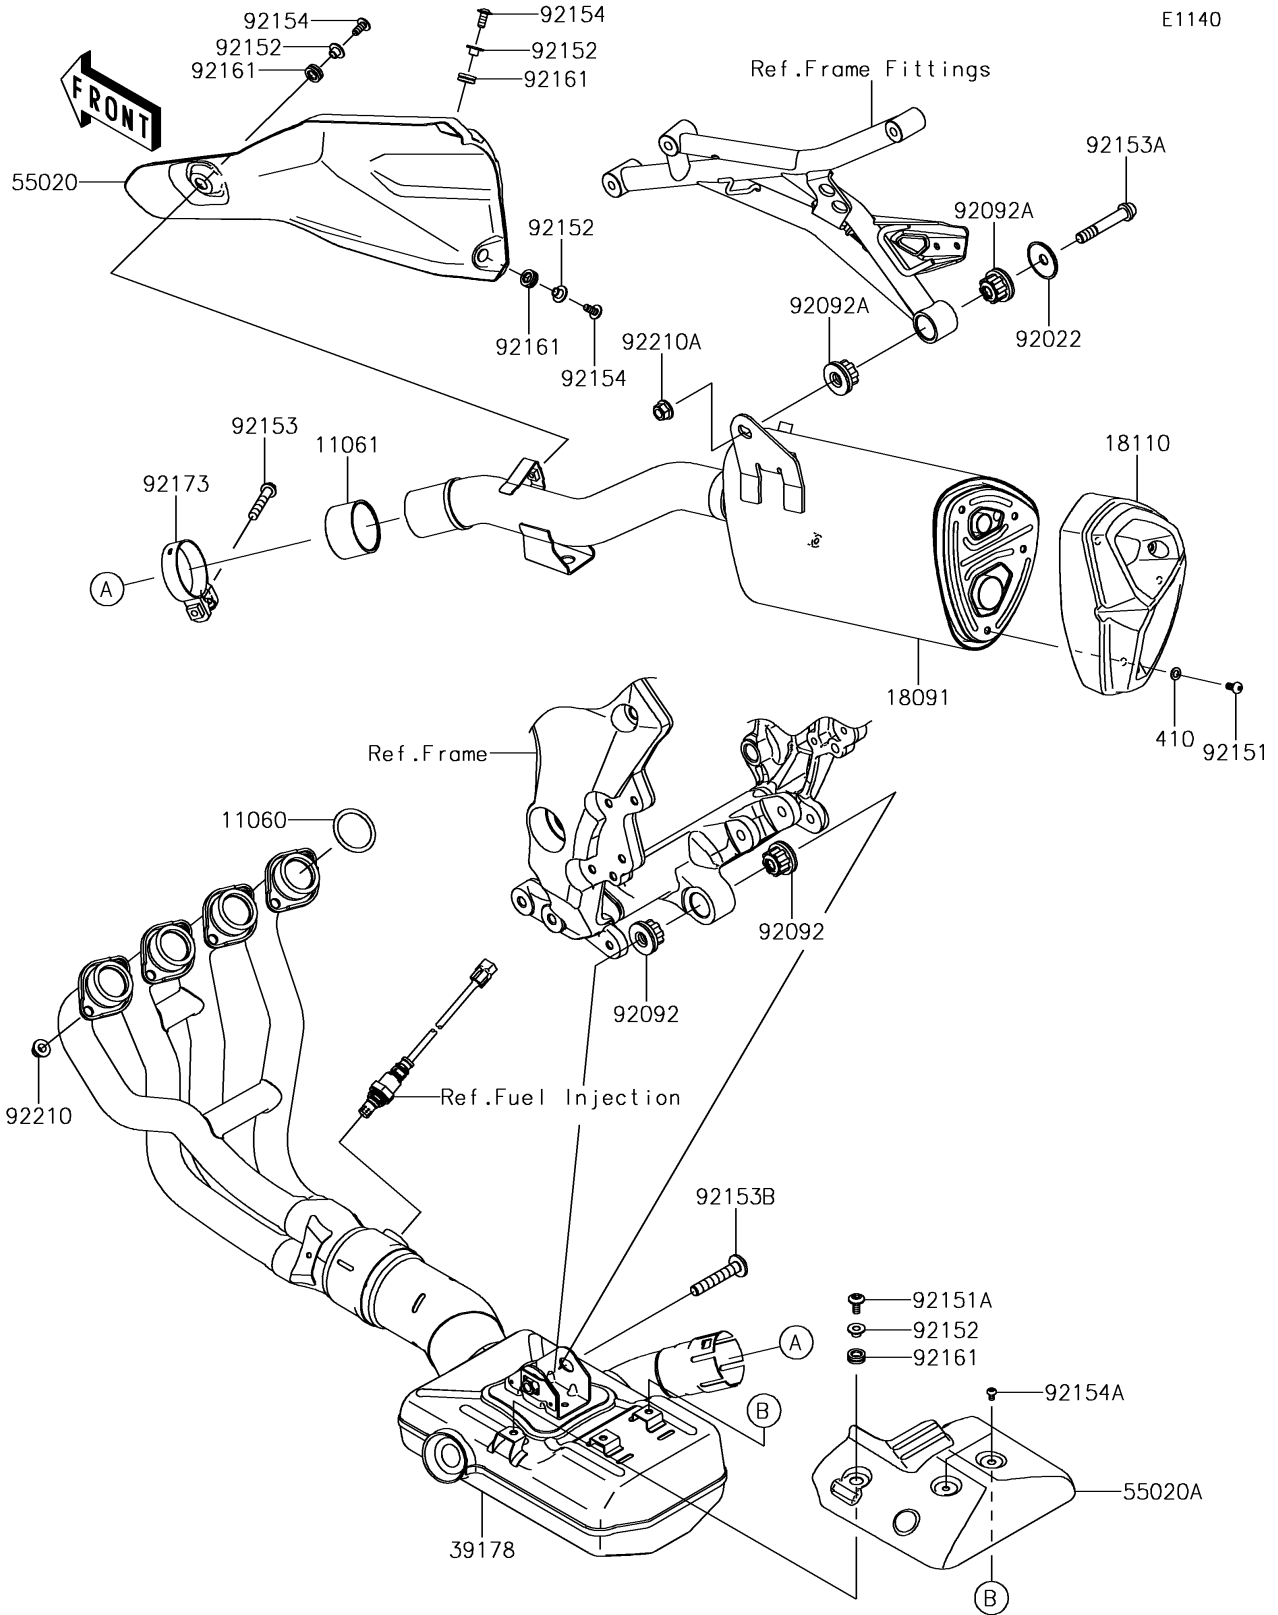

# 2017 Versys 1000 LT PARTS DIAGRAM

Muffler(s)

## 2017 Versys 1000 LT PARTS LIST

### Muffler(s)

ITEM NAME	PART NUMBER	QUANTITY
GASKET,EXHAUST PIPE HOLDER (Ref # 11060)	11060-1103	4
GASKET,MUFFLER CONNECTING (Ref # 11061)	11061-0726	1
BODY-COMP-MUFFLER (Ref # 18091)	18091-0939	1
BODY END-MUFFLER (Ref # 18110)	18110-0174	1
MANIFOLD-COMP-EXHAUST (Ref # 39178)	39178-0221	1
WASHER-PLAIN-SMALL,6MM (Ref # 410)	410S0600	4
GUARD,HEAT (Ref # 55020)	55020-0598	1
GUARD,CHAMBER (Ref # 55020A)	55020-0904	1
WASHER (Ref # 92022)	92022-289	1
BUSHING-RUBBER (Ref # 92092)	92092-1081	2
BUSHING-RUBBER,MUFFLER (Ref # 92092A)	92092-1087	2
BOLT,SOCKET,6X12 (Ref # 92151)	92151-1219	4
BOLT,SOCKET,6X14 (Ref # 92151A)	92151-1654	1
COLLAR,6.3X8.3X16 (Ref # 92152)	92152-0286	4
BOLT,8X45 (Ref # 92153)	92153-0702	1
BOLT,SOCKET,10X60 (Ref # 92153A)	92153-1837	1
BOLT,SOCKET,10X58 (Ref # 92153B)	92153-1930	1
BOLT,SOCKET,6X14 (Ref # 92154)	92154-0856	3
BOLT,SOCKET,6X8 (Ref # 92154A)	92154-0963	2
DAMPER (Ref # 92161)	92161-0306	4
CLAMP (Ref # 92173)	92173-1320	1
NUT,8MM (Ref # 92210)	92210-0076	8
NUT,LOCK,FLANGED,10MM (Ref # 92210A)	92210-1139	1