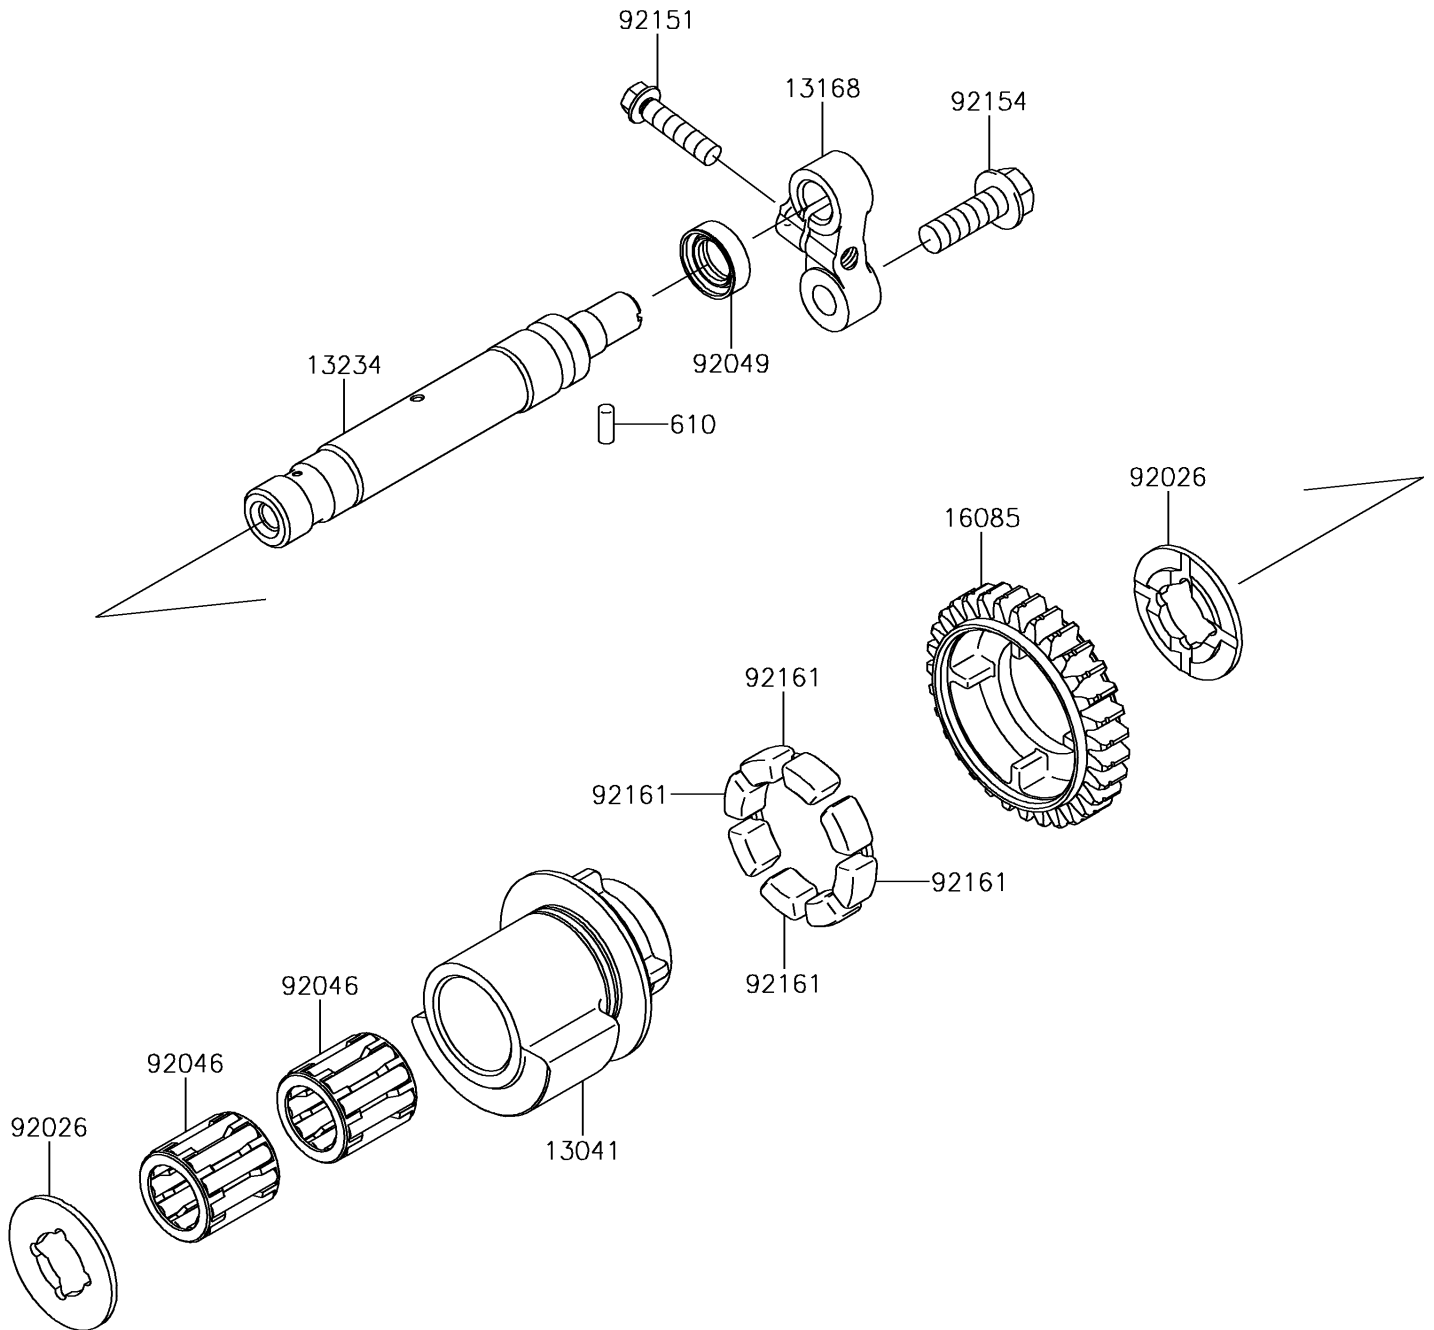

2017 Versys 1000 LT PARTS DIAGRAM

Balancer

E1323

2017 Versys 1000 LT PARTS LIST

Balancer

ITEM NAME	PART NUMBER	QUANTITY
BALANCER (Ref # 13041)	13041-0040	1
LEVER (Ref # 13168)	13168-0115	1
SHAFT-COMP (Ref # 13234)	13234-0038	1
GEAR,BALANCER,31T (Ref # 16085)	16085-0134	1
ROLLER,4X10 (Ref # 610)	610A0410	1
SPACER (Ref # 92026)	92026-0082	2
BEARING-NEEDLE (Ref # 92046)	92046-1266	2
SEAL-OIL,TC 12X22X7 (Ref # 92049)	92049-2204	1
BOLT,FLANGED-SMALL,6X25 (Ref # 92151)	92151-1930	1
BOLT,FLANGED,8X25 (Ref # 92154)	92154-0413	1
DAMPER (Ref # 92161)	92161-1055	4