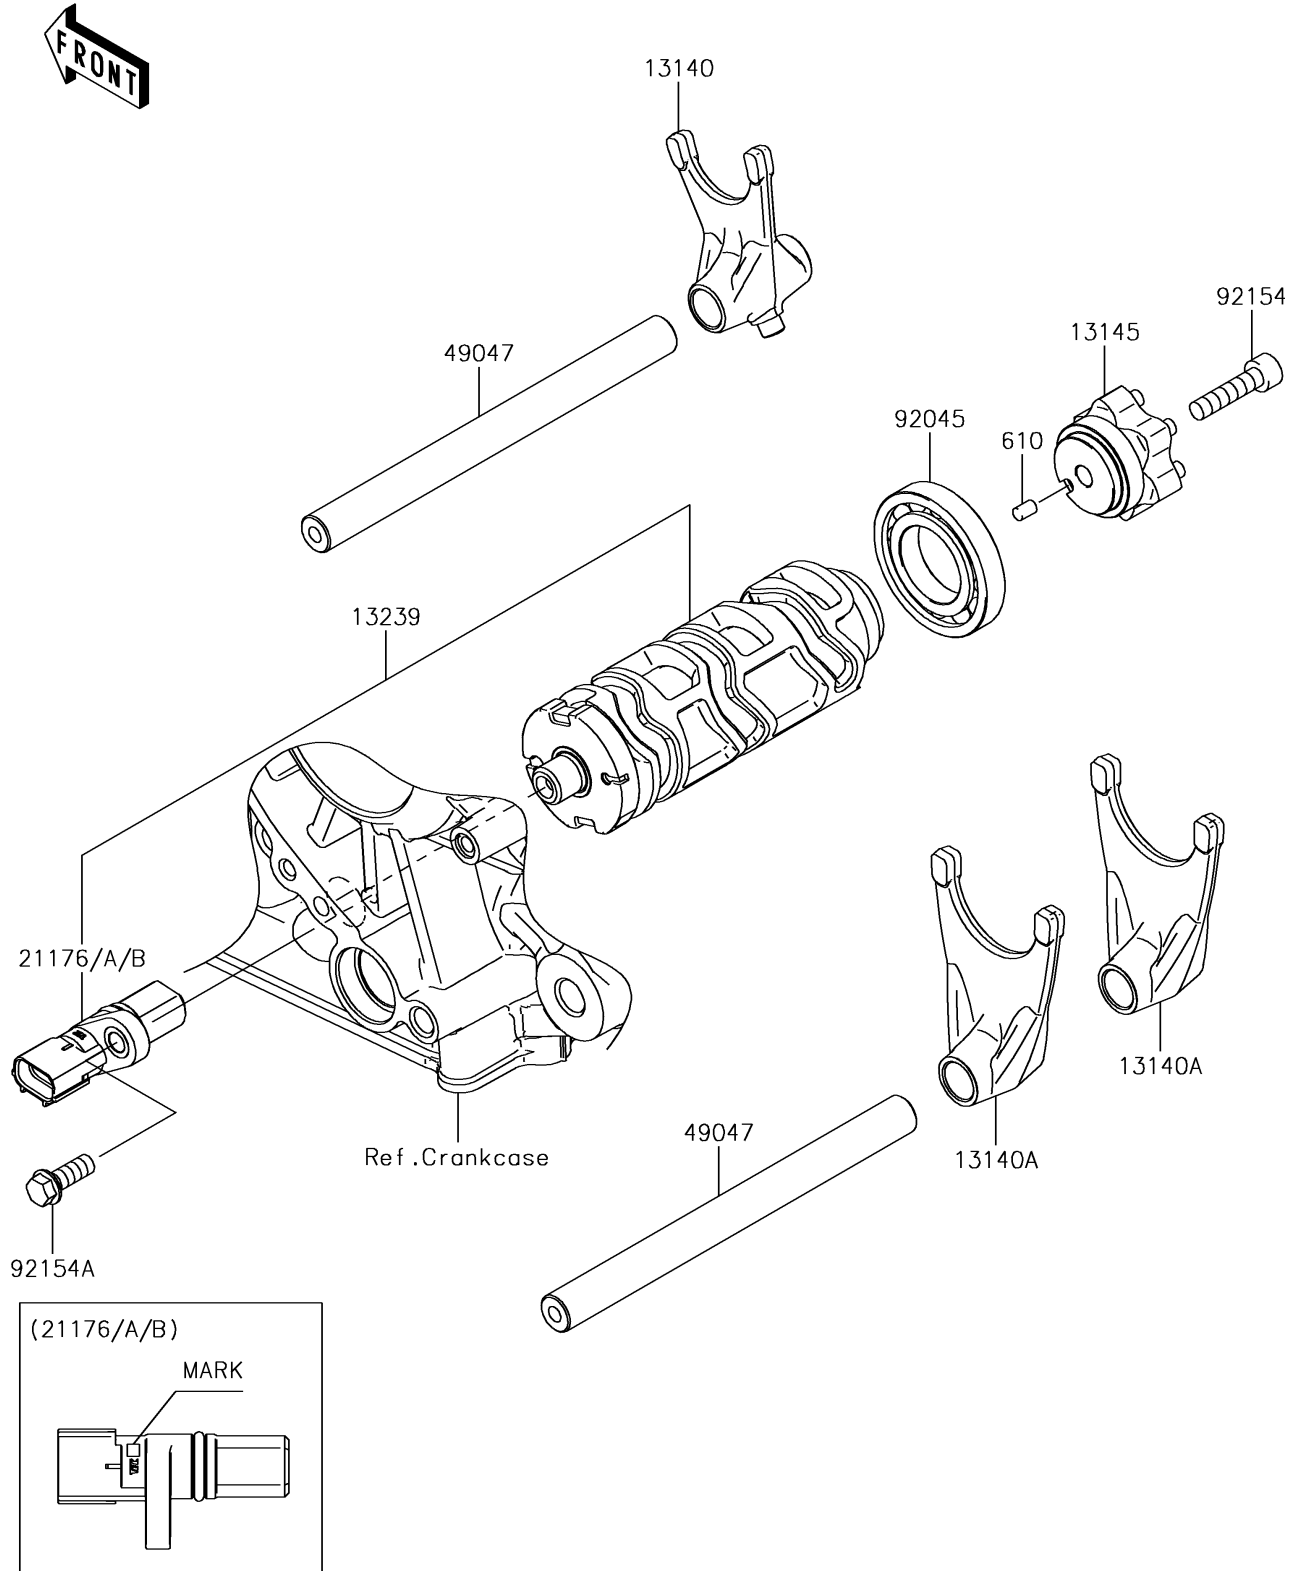

2018 VERSYS® 1000 LT PARTS DIAGRAM

Gear Change Drum/Shift Fork(s)

E1362

2018 VERSYS® 1000 LT PARTS LIST

Gear Change Drum/Shift Fork(s)

ITEM NAME	PART NUMBER	QUANTITY
FORK-SHIFT (Ref # 13140)	13140-0061	1
FORK-SHIFT (Ref # 13140A)	13140-0062	2
CAM-CHANGE DRUM (Ref # 13145)	13145-0048	1
DRUM-ASSY-CHANGE (Ref # 13239)	13239-0577	1
SENSOR,GEAR POSITION,M MARK (Ref # 21176)	21176-0825	1
SENSOR,GEAR POSITION,H MARK (Ref # 21176A)	21176-0845	1
SENSOR,GEAR POSITION,L MARK (Ref # 21176B)	21176-0846	1
ROD-SHIFT (Ref # 49047)	49047-0023	2
ROLLER,4X6 (Ref # 610)	610A0406	1
BEARING-BALL,16005 (Ref # 92045)	92045-1045	1
BOLT,SOCKET,6X25 (Ref # 92154)	92154-0477	1
BOLT,FLANGED,6X16 (Ref # 92154A)	92154-2096	1