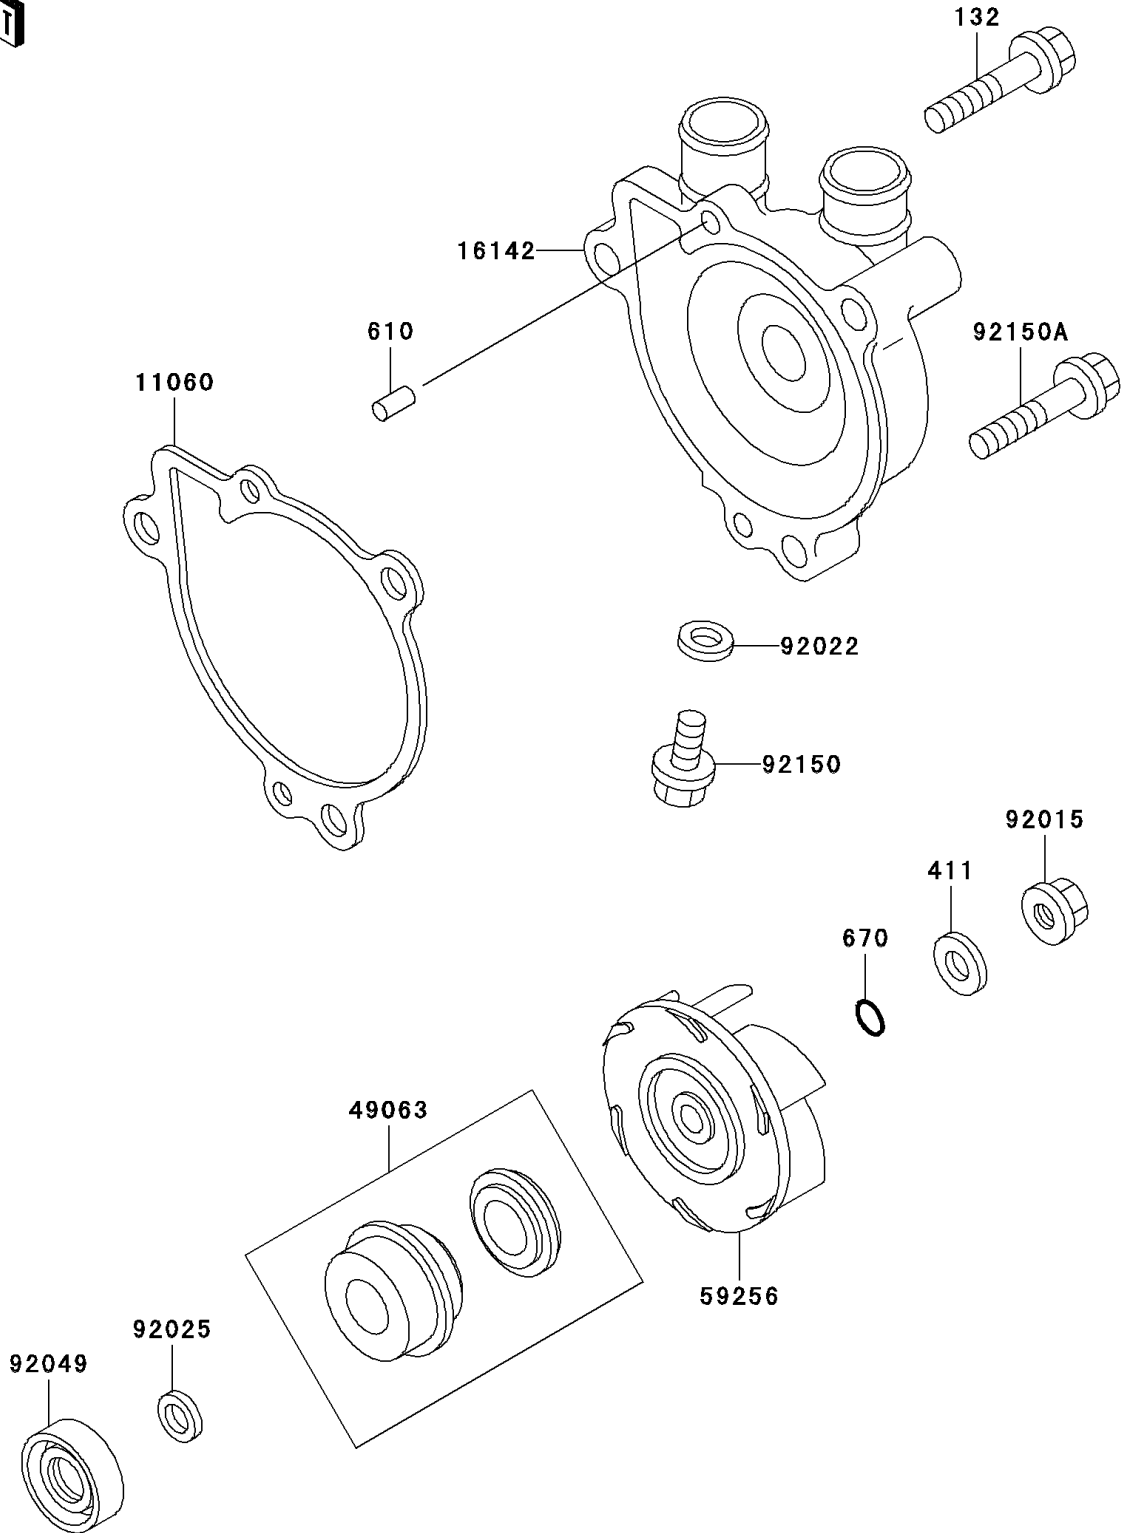

2001 Mojave 250 PARTS DIAGRAM

Water Pump

E3031

2001 Mojave 250 PARTS LIST

Water Pump

ITEM NAME	PART NUMBER	QUANTITY
BOLT-FLANGED-SMALL (Ref # 132)	132J0645	1
WASHER-PLAIN,6MM,BLACK (Ref # 411)	411F0600	1
ROLLER,4X8 (Ref # 610)	610A0408	2
O RING,6MM (Ref # 670)	670B1506	1
GASKET,PUMP COVER (Ref # 11060)	11060-1241	1
COVER-PUMP (Ref # 16142)	16142-1140	1
SEAL-MECHANICAL (Ref # 49063)	49063-1056	1
IMPELLER (Ref # 59256)	59256-1055	1
NUT,FLANGED,6MM (Ref # 92015)	92015-1078	1
WASHER,6.2X11X1 (Ref # 92022)	92022-304	1
SHIM,T=0.8 (Ref # 92025)	92025-1507	1
SEAL-OIL,SC10227 (Ref # 92049)	92049-1157	1
BOLT,6X8 (Ref # 92150)	92150-1966	1
BOLT,6X35 (Ref # 92150A)	92150-1967	1