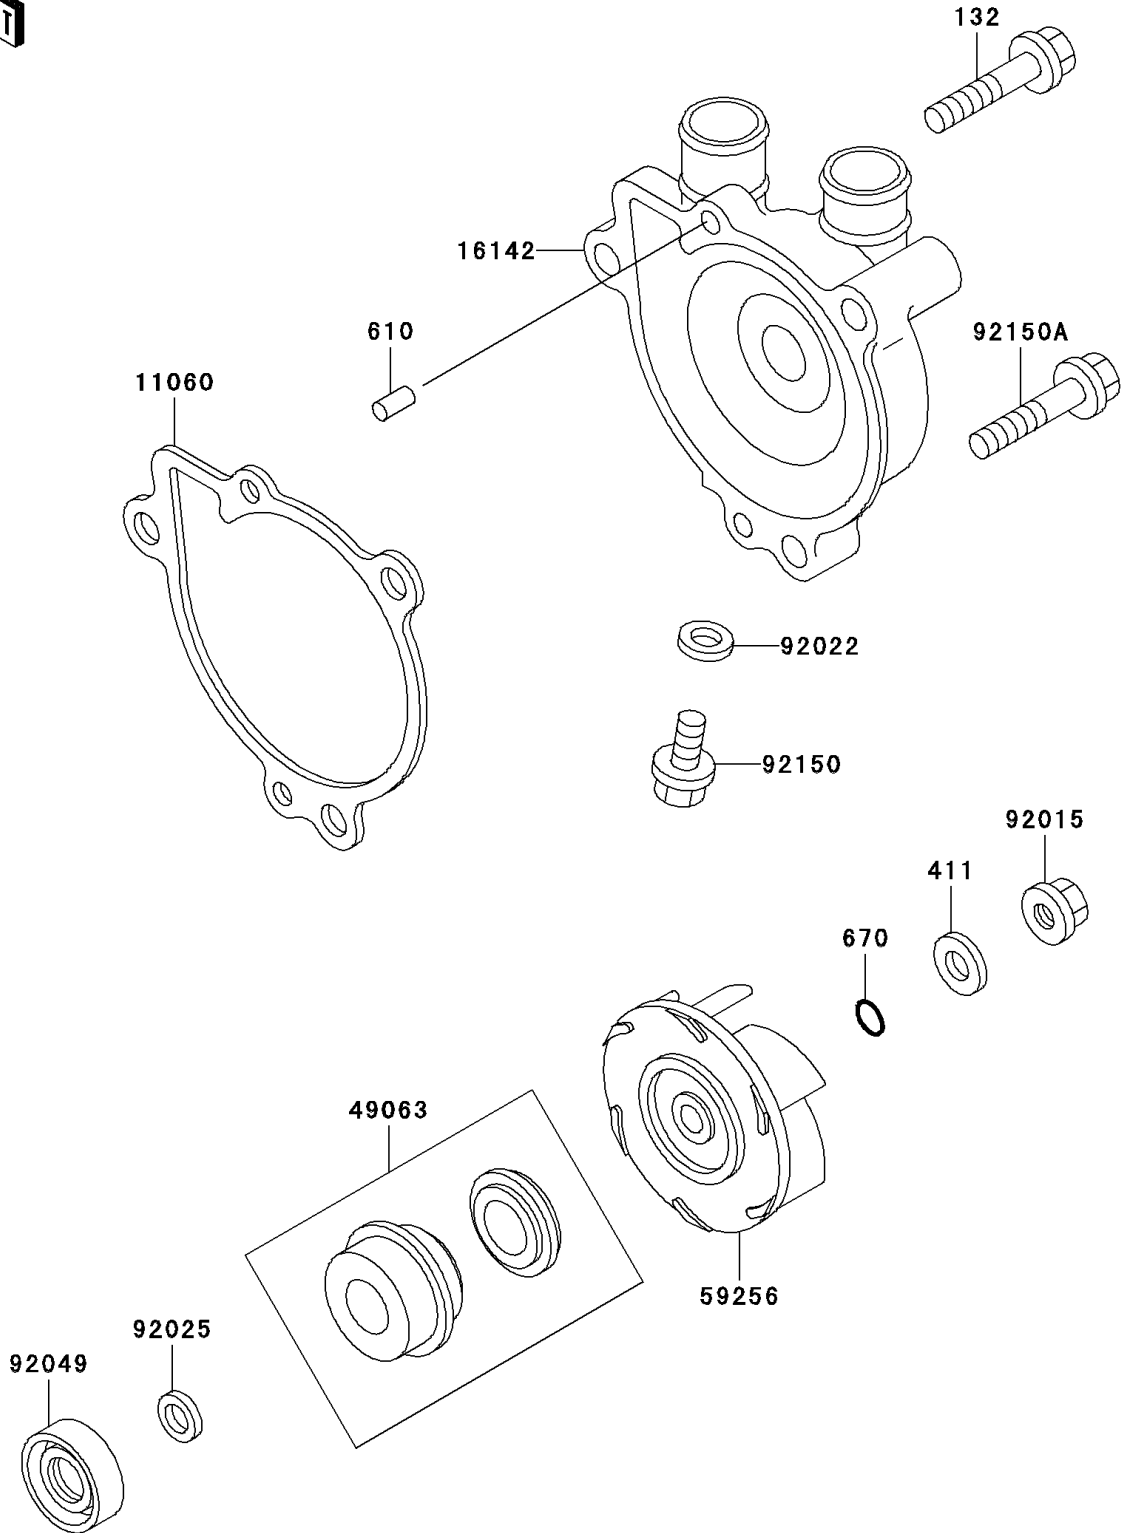

2004 KFX 250 Mojave PARTS DIAGRAM

Water Pump

E3031

2004 KFX 250 Mojave PARTS LIST

Water Pump

ITEM NAME	PART NUMBER	QUANTITY
BOLT-FLANGED-SMALL (Ref # 132)	132J0645	1
WASHER-PLAIN,6MM,BLACK (Ref # 411)	411F0600	1
ROLLER,4X8 (Ref # 610)	610A0408	2
O RING,6MM (Ref # 670)	670B1506	1
GASKET,PUMP COVER (Ref # 11060)	11060-1241	1
COVER-PUMP (Ref # 16142)	16142-1140	1
SEAL-MECHANICAL (Ref # 49063)	49063-1056	1
IMPELLER (Ref # 59256)	59256-1055	1
NUT,FLANGED,6MM (Ref # 92015)	92015-1078	1
WASHER,6.2X11X1 (Ref # 92022)	92022-304	1
SHIM,T=0.8 (Ref # 92025)	92025-1507	1
SEAL-OIL,SC10227 (Ref # 92049)	92049-1157	1
BOLT,6X8 (Ref # 92150)	92150-1966	1
BOLT,6X35 (Ref # 92150A)	92150-1967	1