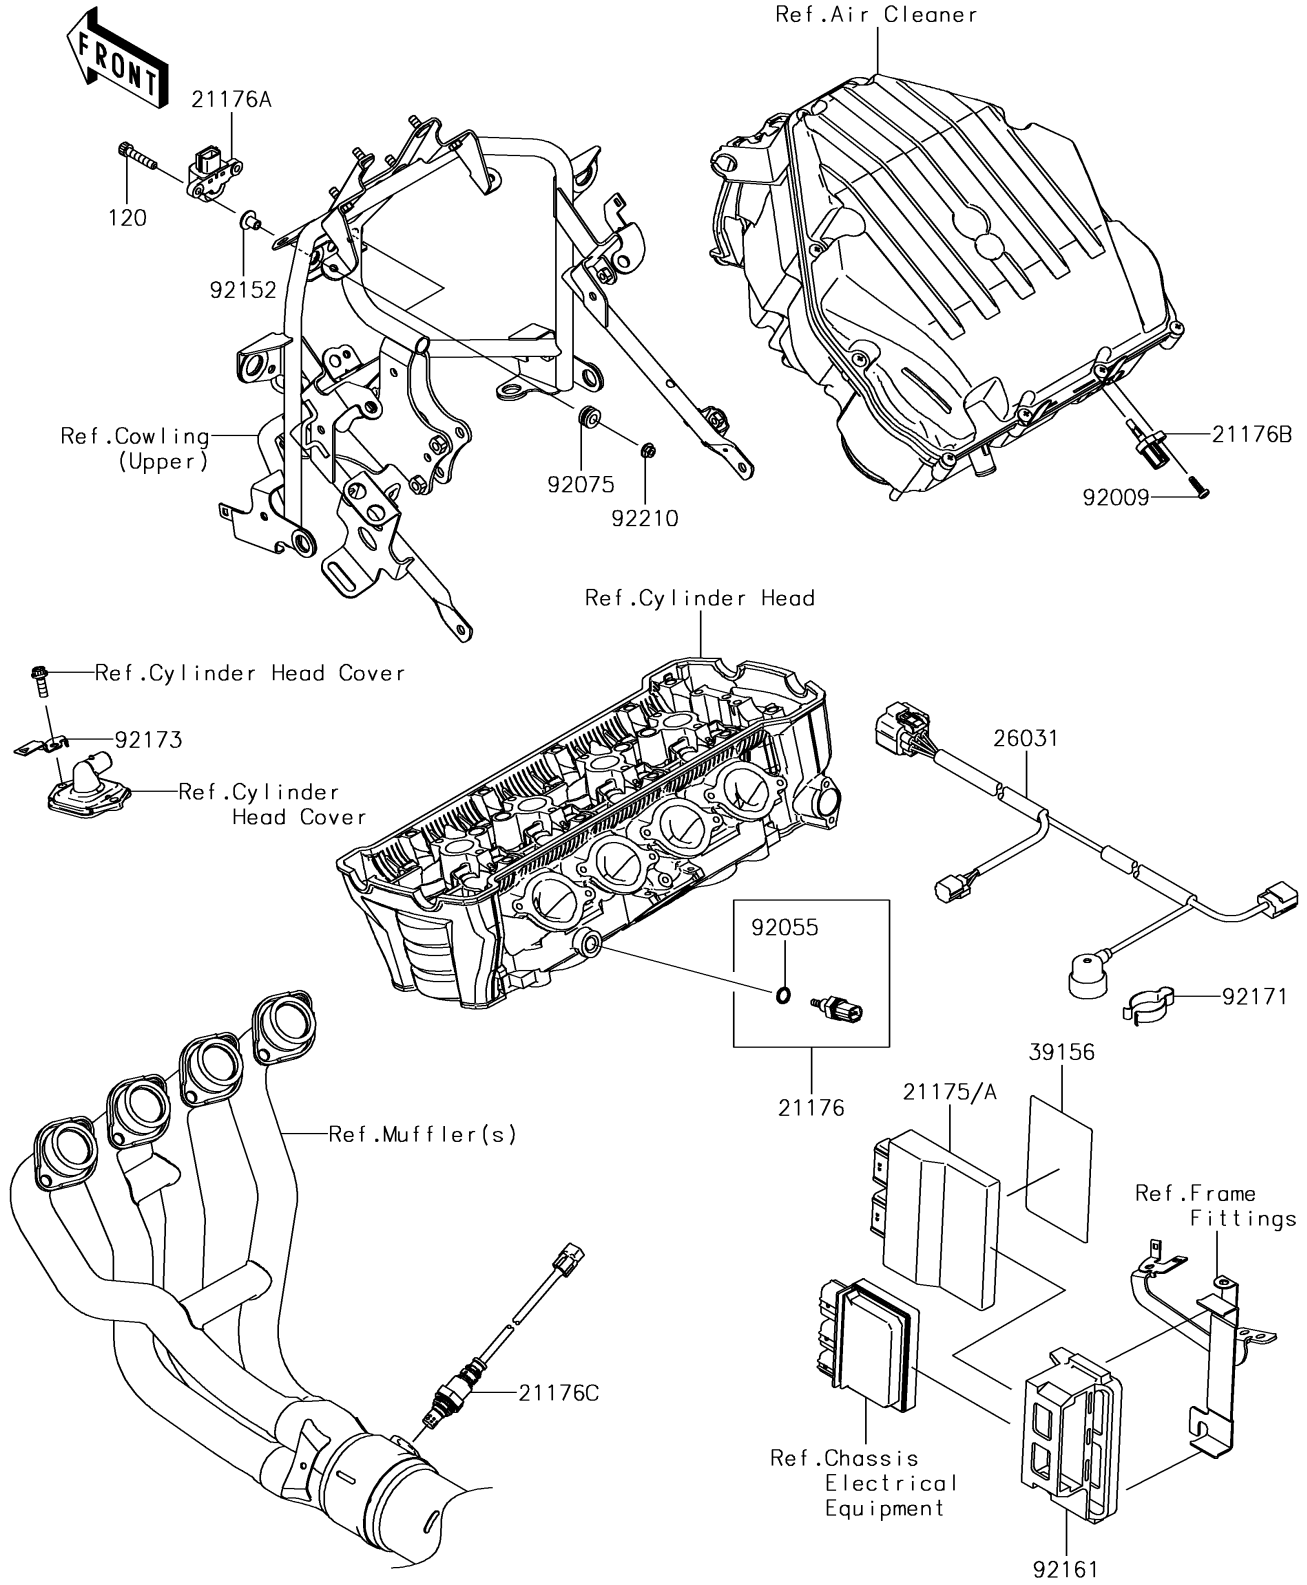

2017 Versys 1000 LT PARTS DIAGRAM

Fuel Injection

E1530

2017 Versys 1000 LT PARTS LIST

Fuel Injection

ITEM NAME	PART NUMBER	QUANTITY
BOLT-SOCKET,5X25 (Ref # 120)	120CA0525	2
CONTROL UNIT-ELECTRONIC (Ref # 21175)	21175-1219	1
CONTROL UNIT-ELECTRONIC (Ref # 21175A)	21175-1220	1
SENSOR,WATER TEMP (Ref # 21176)	21176-0009	1
SENSOR,VEHICLE-DOWN (Ref # 21176A)	21176-0026	1
SENSOR,AIR TEMPERATURE (Ref # 21176B)	21176-0048	1
SENSOR,OXYGEN (Ref # 21176C)	21176-0132	1
HARNESS,SUB (Ref # 26031)	26031-2160	1
PAD,ELECTRONIC NOISE GUARD (Ref # 39156)	39156-2171	1
SCREW,TAPPING,5X16 (Ref # 92009)	92009-1984	1
RING-O,9.5X1.9 (Ref # 92055)	92055-0016	1
DAMPER (Ref # 92075)	92075-1912	2
COLLAR (Ref # 92152)	92152-1625	2
DAMPER (Ref # 92161)	92161-0356	1
CLAMP,CABLE (Ref # 92171)	92171-1283	1
CLAMP (Ref # 92173)	92173-0126	1
NUT,FLANGED,5MM (Ref # 92210)	92210-0007	2