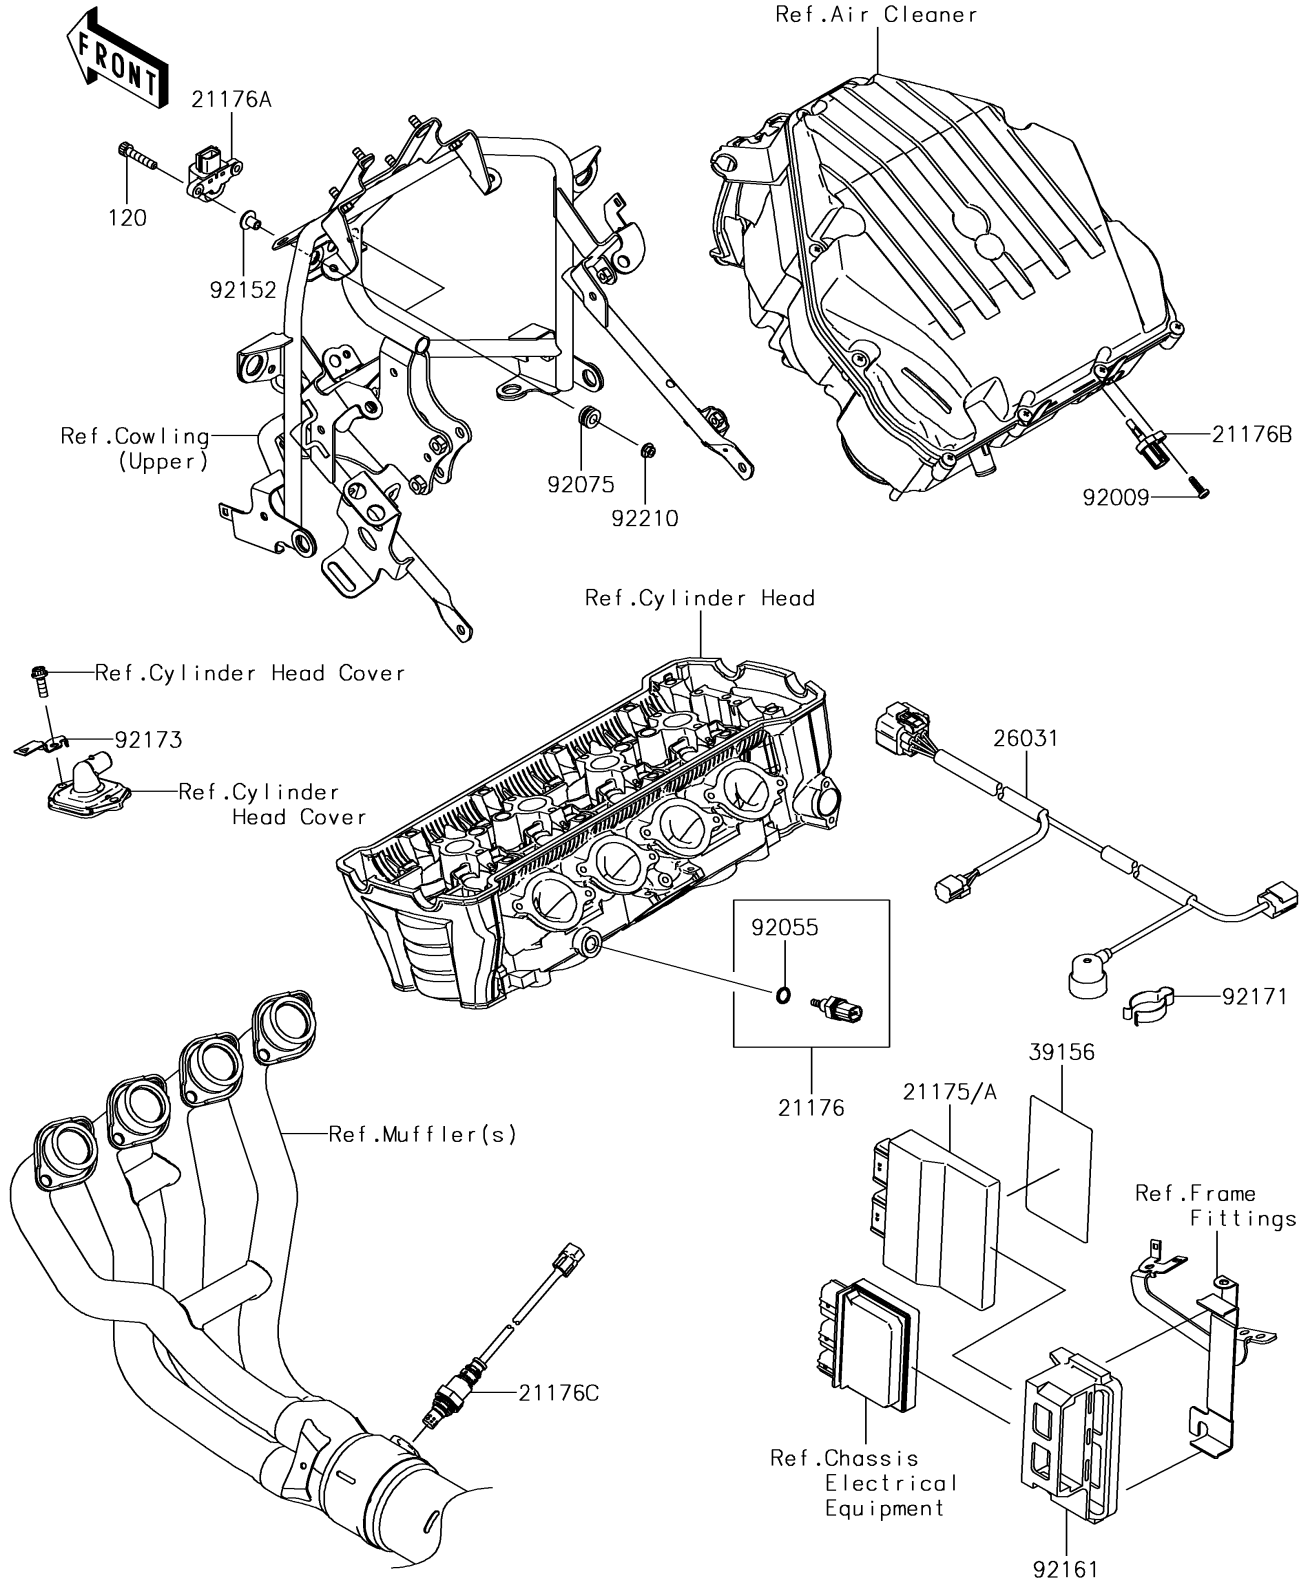

# 2017 Versys 1000 LT PARTS DIAGRAM

Fuel Injection

E1530

## 2017 Versys 1000 LT PARTS LIST

### Fuel Injection

ITEM NAME	PART NUMBER	QUANTITY
BOLT-SOCKET,5X25 (Ref # 120)	120CA0525	2
CONTROL UNIT-ELECTRONIC (Ref # 21175)	21175-1219	1
CONTROL UNIT-ELECTRONIC (Ref # 21175A)	21175-1220	1
SENSOR,WATER TEMP (Ref # 21176)	21176-0009	1
SENSOR,VEHICLE-DOWN (Ref # 21176A)	21176-0026	1
SENSOR,AIR TEMPERATURE (Ref # 21176B)	21176-0048	1
SENSOR,OXYGEN (Ref # 21176C)	21176-0132	1
HARNESS,SUB (Ref # 26031)	26031-2160	1
PAD,ELECTRONIC NOISE GUARD (Ref # 39156)	39156-2171	1
SCREW,TAPPING,5X16 (Ref # 92009)	92009-1984	1
RING-O,9.5X1.9 (Ref # 92055)	92055-0016	1
DAMPER (Ref # 92075)	92075-1912	2
COLLAR (Ref # 92152)	92152-1625	2
DAMPER (Ref # 92161)	92161-0356	1
CLAMP,CABLE (Ref # 92171)	92171-1283	1
CLAMP (Ref # 92173)	92173-0126	1
NUT,FLANGED,5MM (Ref # 92210)	92210-0007	2