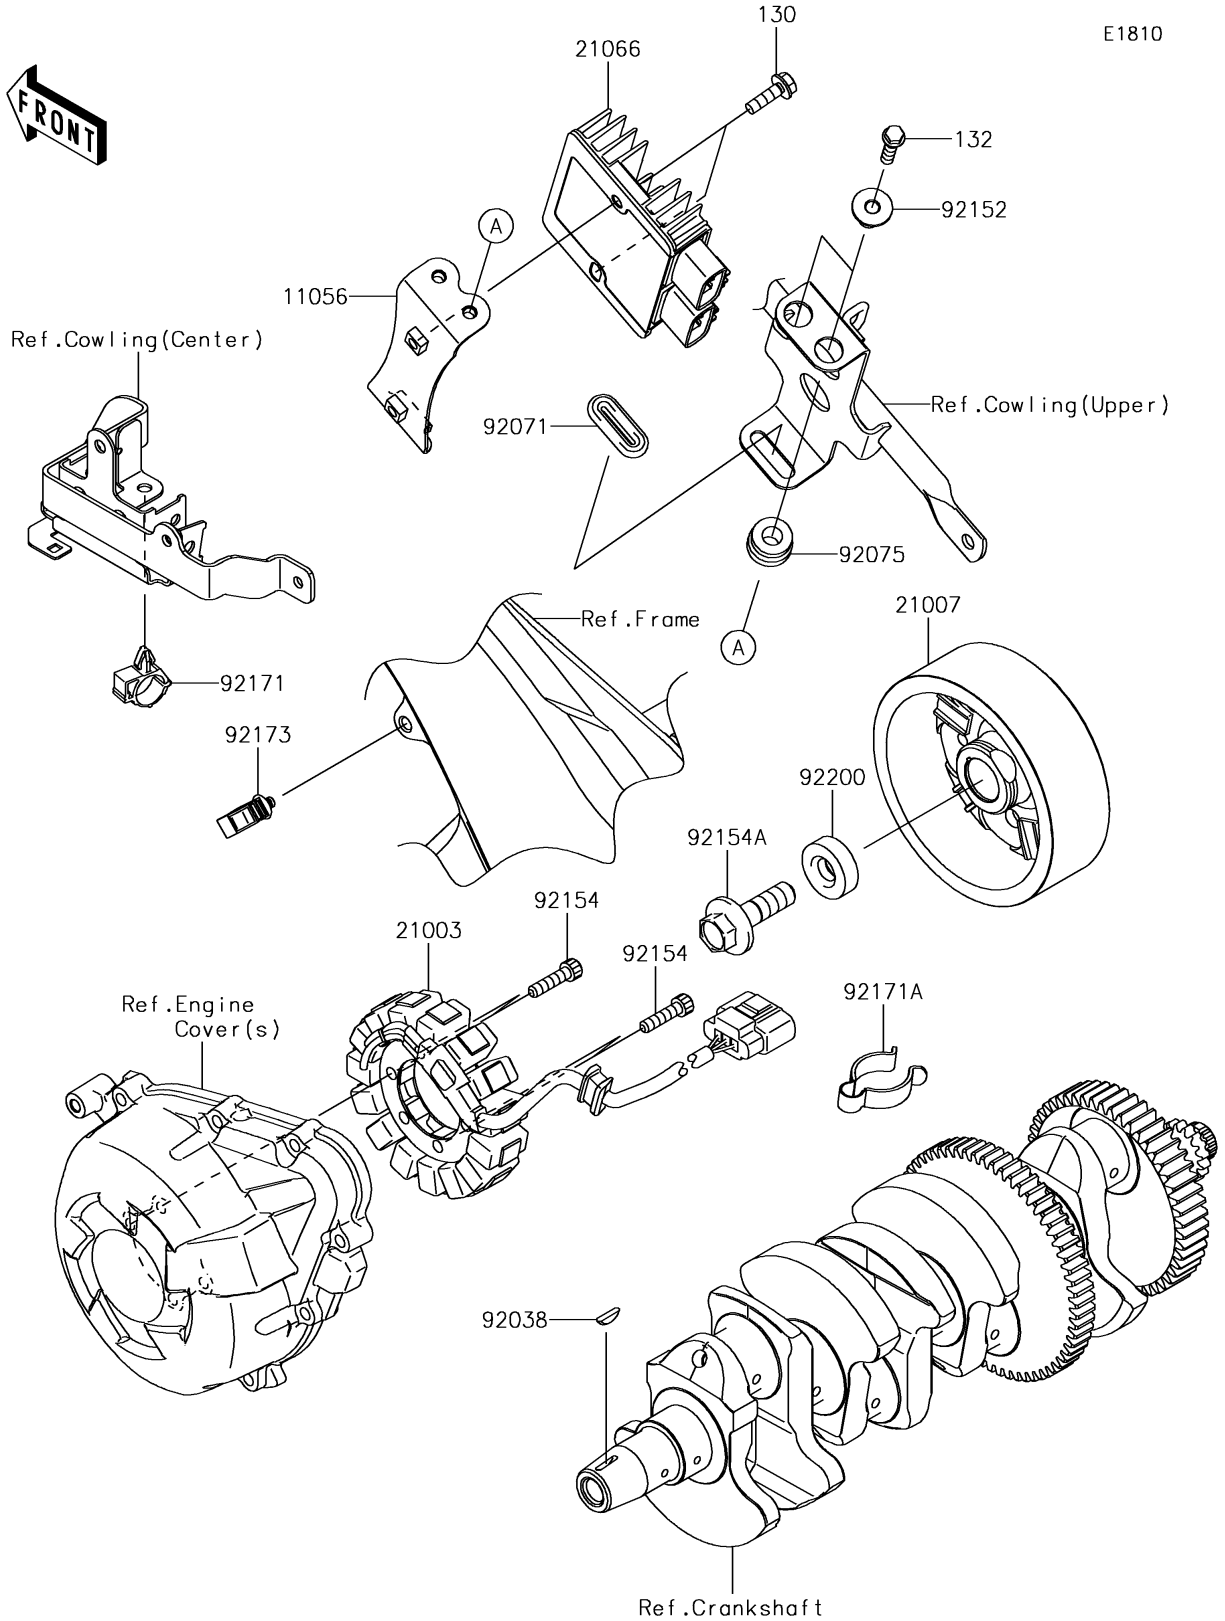

# 2017 Versys 1000 LT PARTS DIAGRAM

Generator

## 2017 Versys 1000 LT PARTS LIST

### Generator

ITEM NAME	PART NUMBER	QUANTITY
BRACKET,REGULATOR (Ref # 11056)	11056-4211	1
BOLT-FLANGED,6X20 (Ref # 130)	130BA0620	2
BOLT-FLANGED-SMALL,6X25 (Ref # 132)	132BA0625	2
STATOR (Ref # 21003)	21003-0155	1
ROTOR (Ref # 21007)	21007-0609	1
REGULATOR-VOLTAGE (Ref # 21066)	21066-0748	1
KEY (Ref # 92038)	92038-1060	1
GROMMET (Ref # 92071)	92071-1187	1
DAMPER,RUBBER (Ref # 92075)	92075-1123	2
COLLAR (Ref # 92152)	92152-0666	2
BOLT,SOCKET,6X25 (Ref # 92154)	92154-0477	4
BOLT,FLANGED,12X40 (Ref # 92154A)	92154-2650	1
CLAMP,BRAKE HOSE (Ref # 92171)	92171-0316	1
CLAMP,CABLE (Ref # 92171A)	92171-1283	1
CLAMP,HOLDER CLIP (Ref # 92173)	92173-0868	1
WASHER,12X34X9 (Ref # 92200)	92200-0369	1