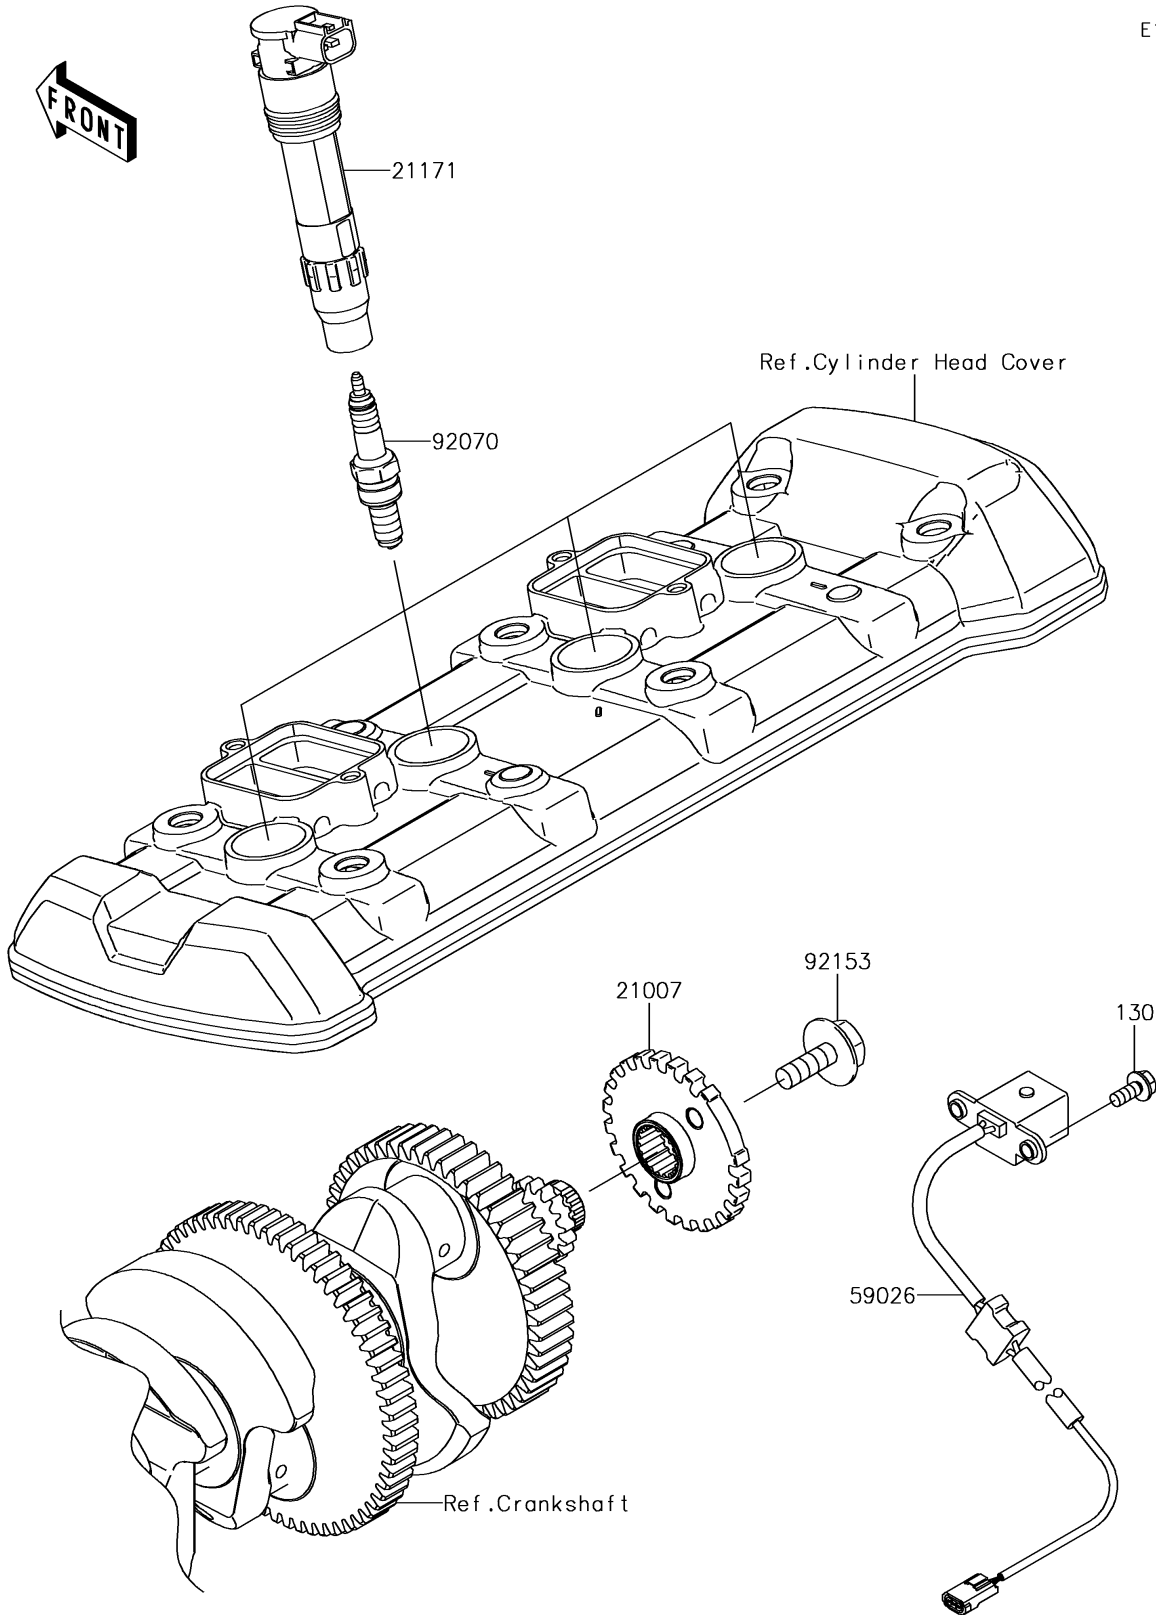

2017 Versys 1000 LT PARTS DIAGRAM

Ignition System

E1830

2017 Versys 1000 LT PARTS LIST

Ignition System

ITEM NAME	PART NUMBER	QUANTITY
BOLT-FLANGED,5X12 (Ref # 130)	130BA0512	2
ROTOR (Ref # 21007)	21007-0579	1
COIL-ASSY-IGNITION (Ref # 21171)	21171-0033	4
COIL-PULSING (Ref # 59026)	59026-0043	1
PLUG-SPARK,CR9EIA(NGK) (Ref # 92070)	92070-0014	4
BOLT,FLANGED,8X23 (Ref # 92153)	92153-0549	1